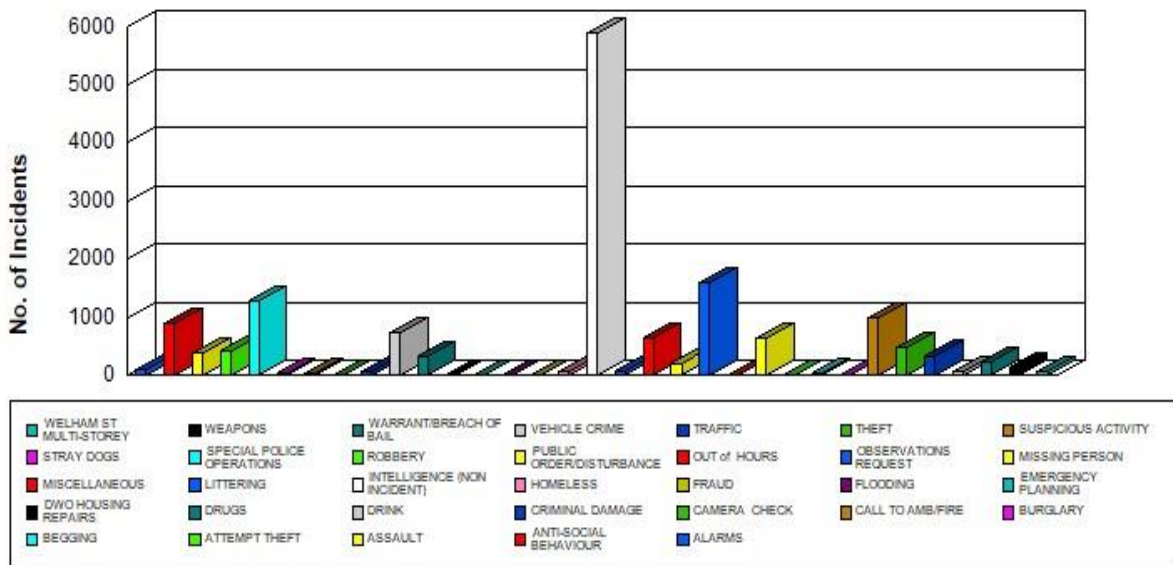

## Incidents by Zone/Scheme

01/04/2023 00:01:00 to 31/03/2024 23:59:00

### Incidents by Zone

### Incidents by Category

### Incidents by Time of Day