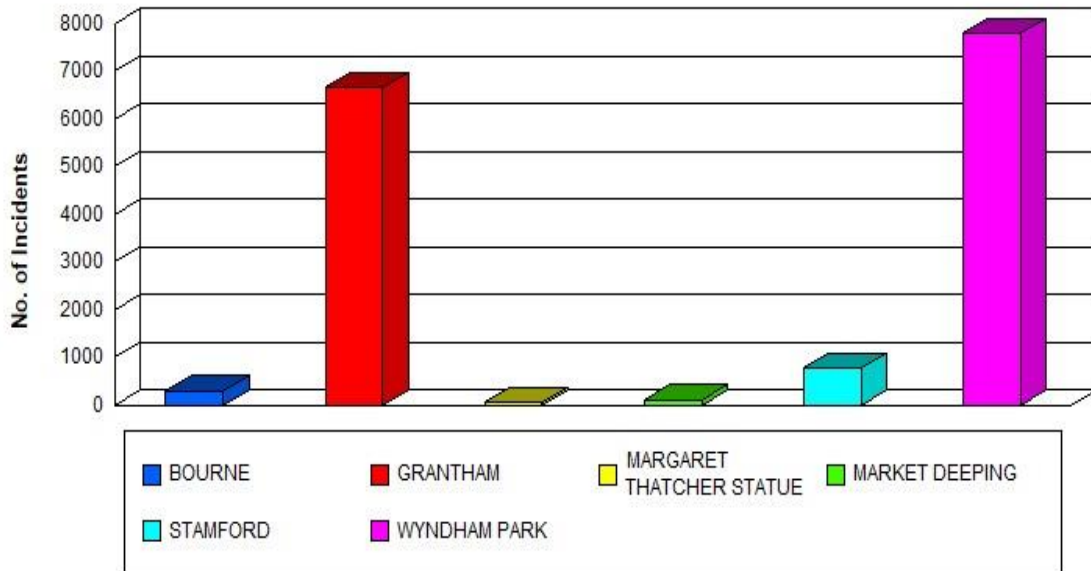

## Incidents by Zone/Scheme

01/04/2023 00:01:00 to 31/03/2024 23:59:00

### Incidents by Zone