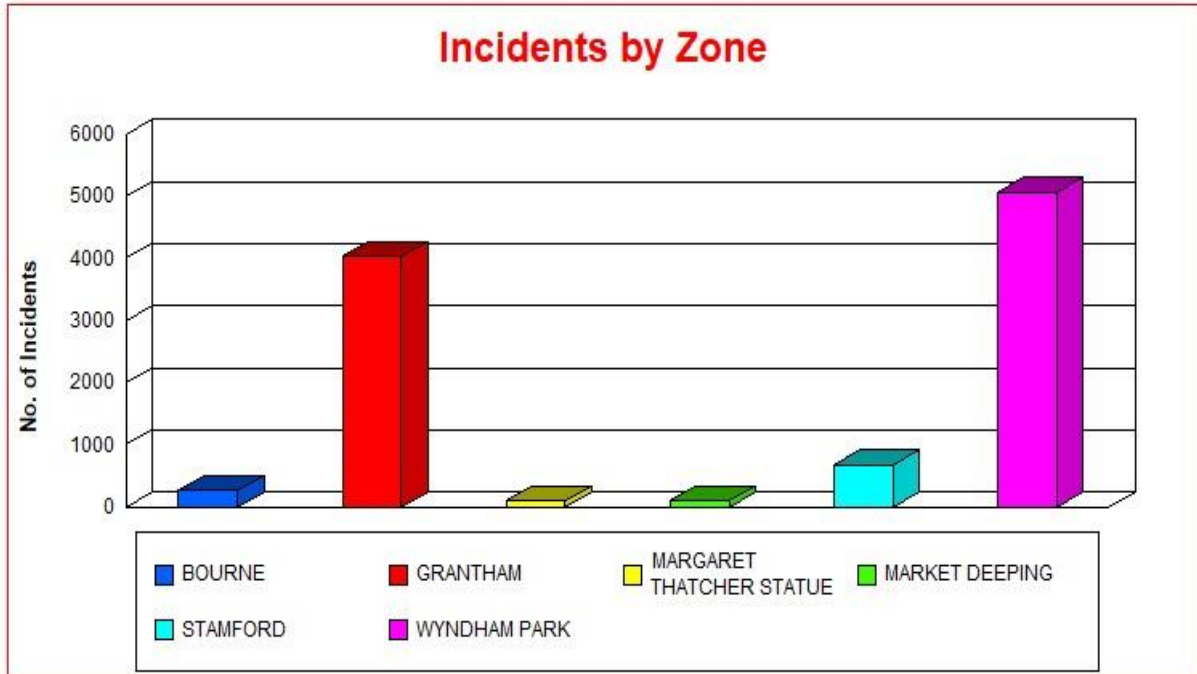

Incidents by Zone/Scheme

01/04/2022 00:01:00 to 31/03/2023 23:59:00

Incidents by Zone/Scheme

01/04/2022 00:01:00 to 31/03/2023 23:59:00