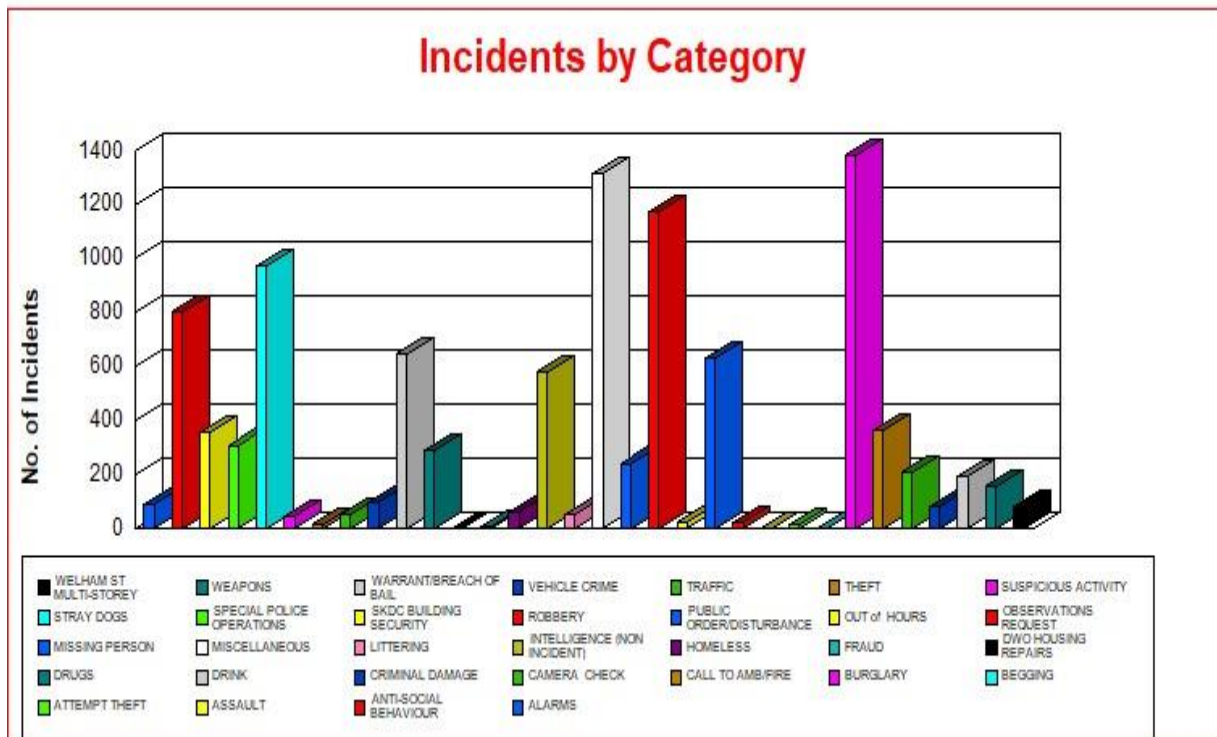

Incidents by Zone/Scheme

01/04/2022 00:01:00 to 31/03/2023 23:59:00

Incidents by Zone/Scheme

01/04/2022 00:01:00 to 31/03/2023 23:59:00