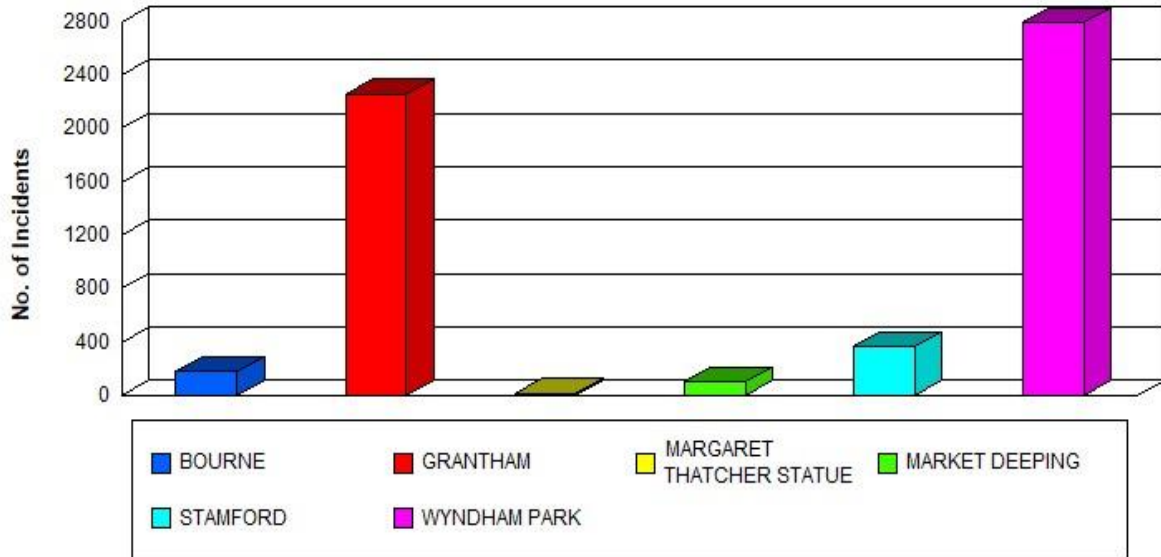

## Incidents by Zone/Scheme

01/04/2021 00:01:00 to 31/03/2022 23:59:00

### Incidents by Zone