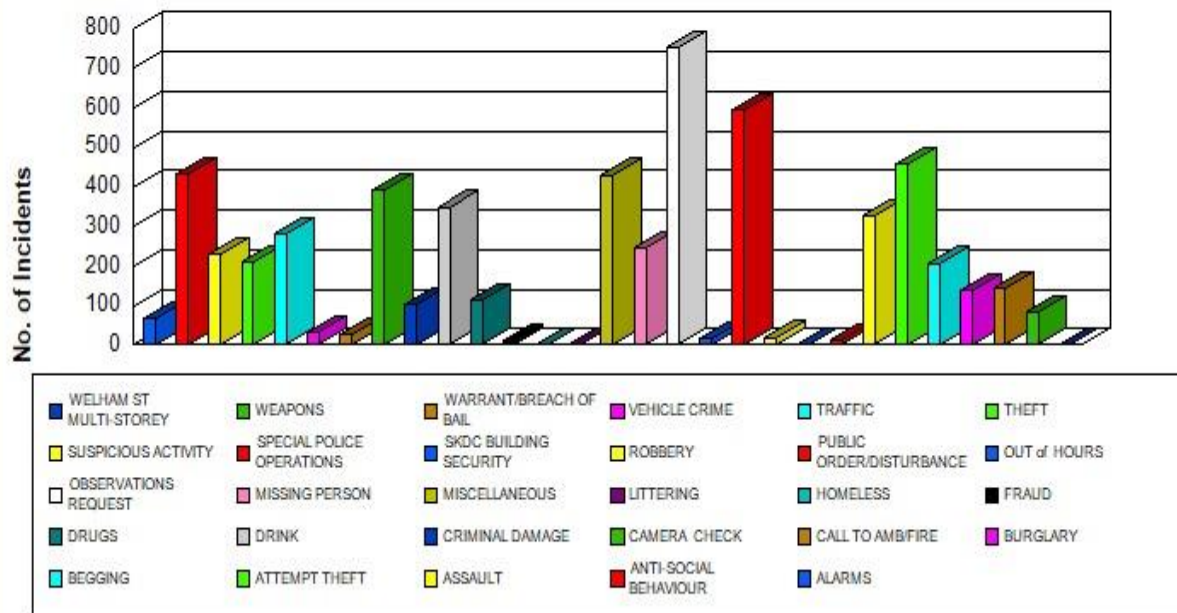

## Incidents by Zone/Scheme

01/04/2021 00:01:00 to 31/03/2022 23:59:00

### Incidents by Zone

### Incidents by Category

### Incidents by Time of Day