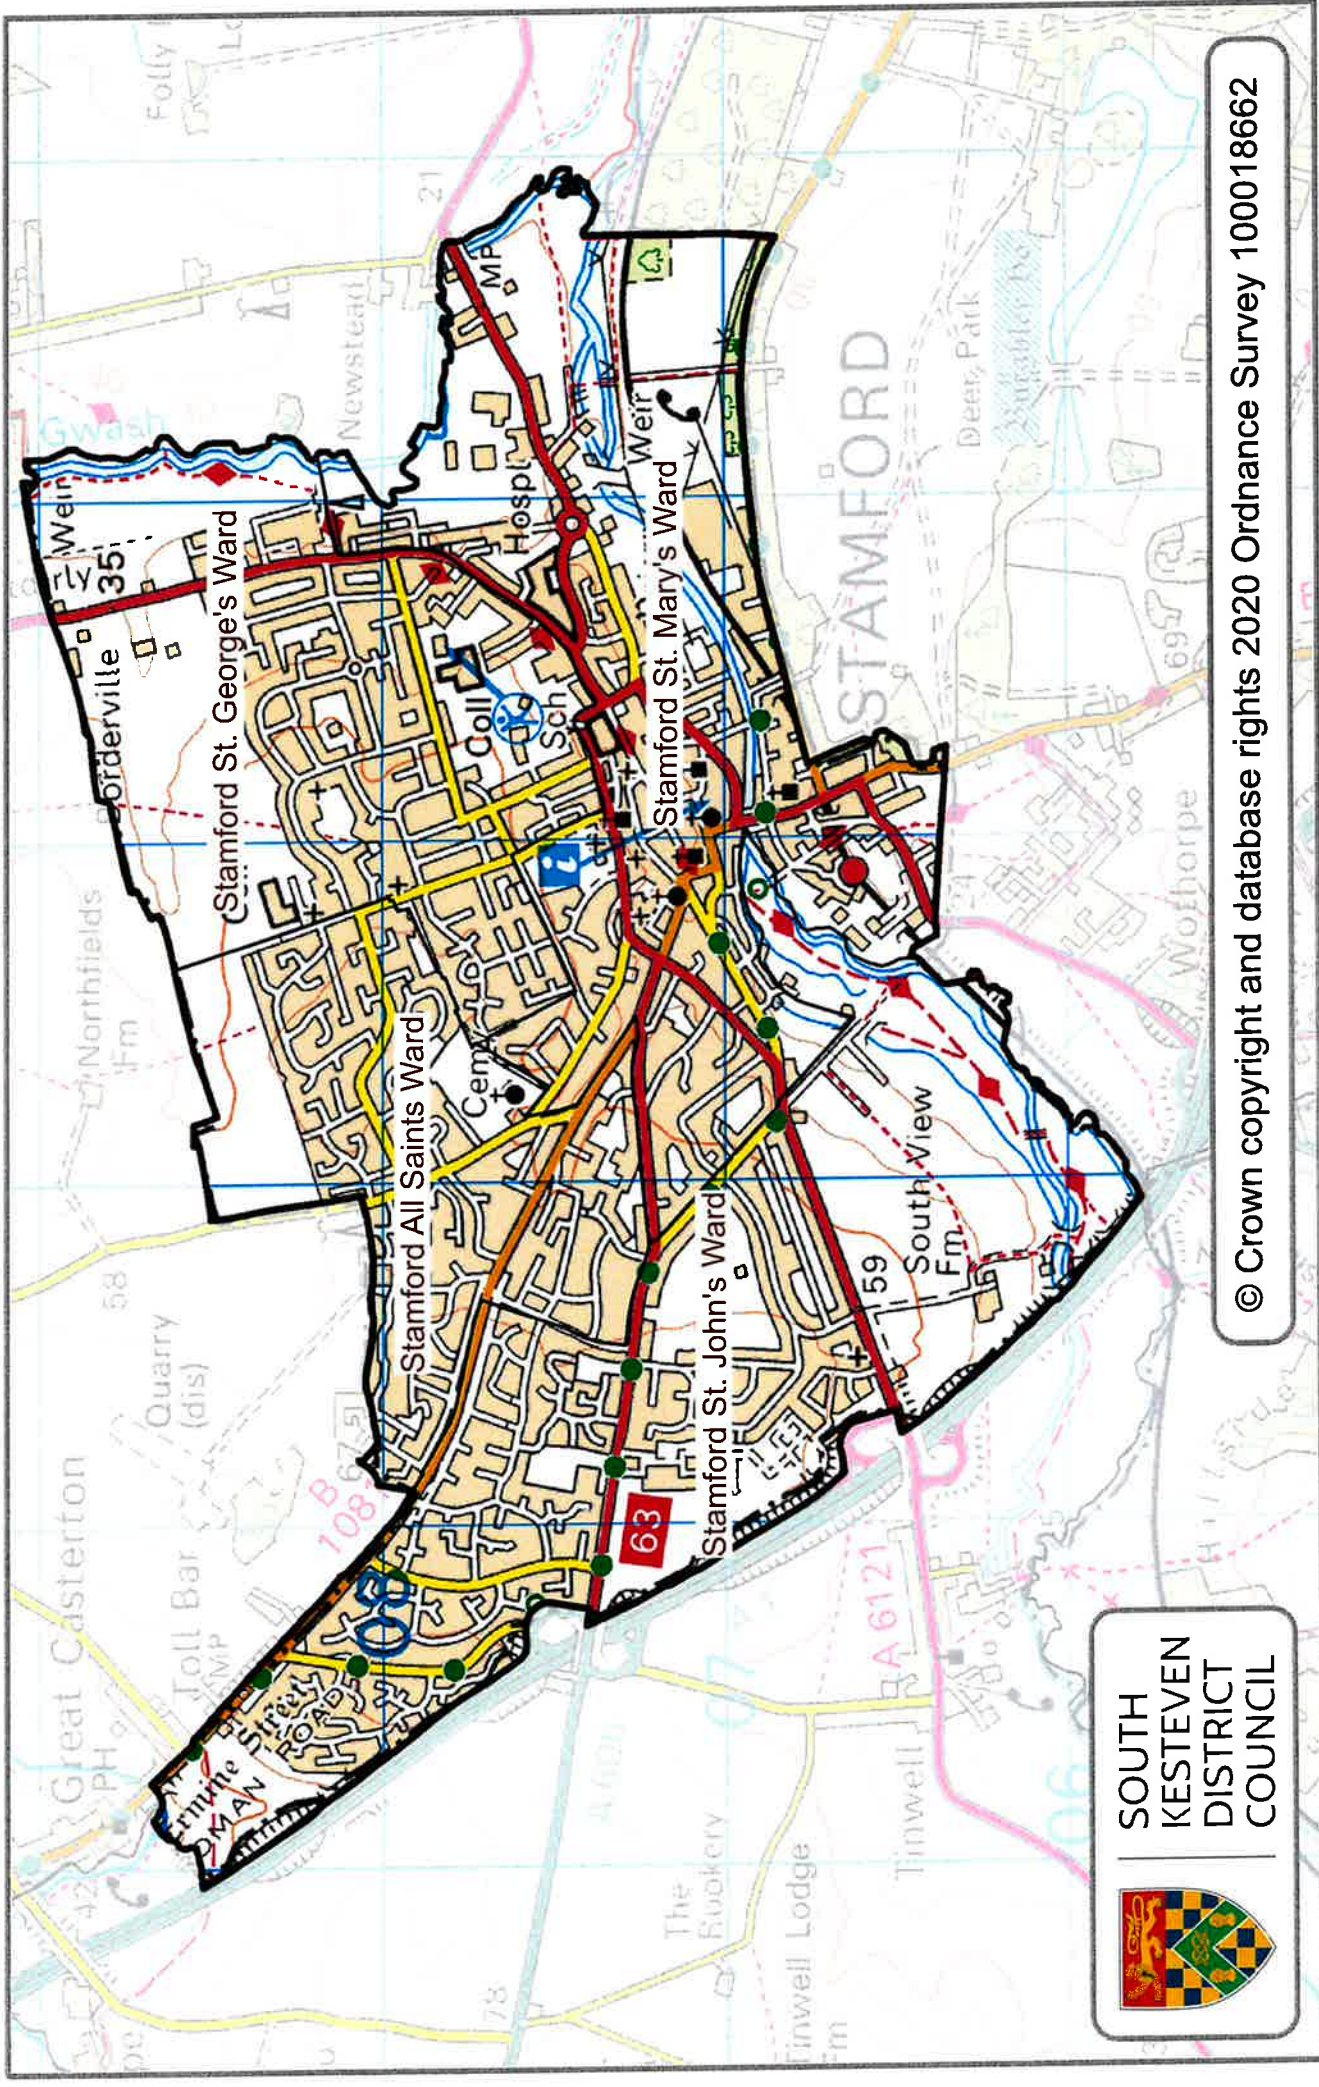

Public Space Protection Order - Alcohol Control Area

**SOUTH
KESTEVEN
DISTRICT
COUNCIL**

Public Space Protection Order - Alcohol Control Area

SOUTH
KESTEVEN
DISTRICT
COUNCIL

Public Space Protection Order - Alcohol Control Area

**SOUTH
KESTEVEN
DISTRICT
COUNCIL**

Public Space Protection Order - Alcohol Control Area

**SOUTH
KESTEVEN
DISTRICT
COUNCIL**