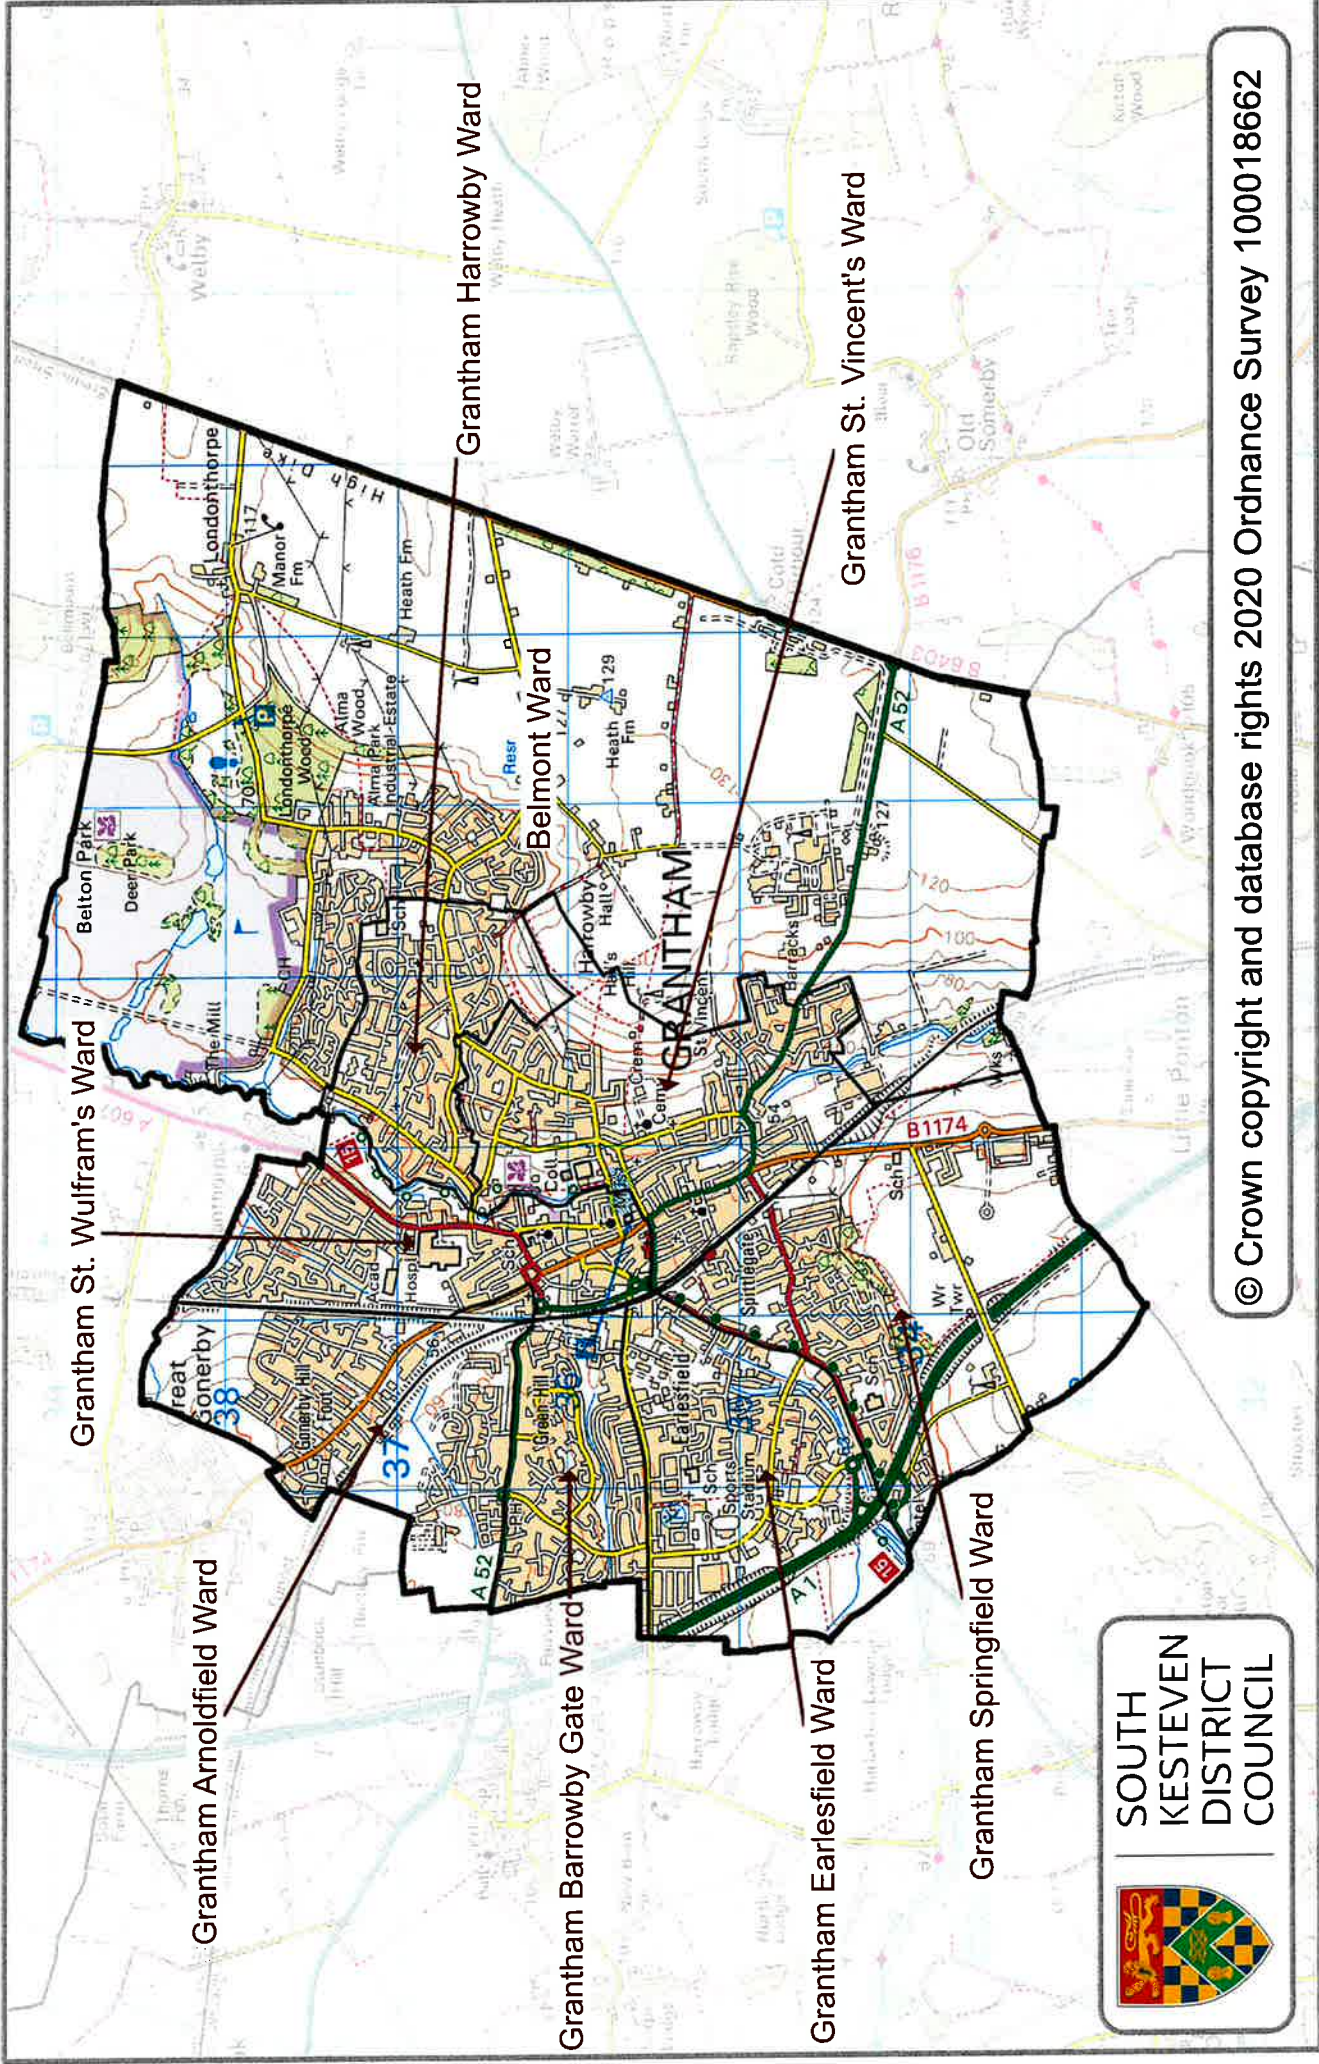

Public Space Protection Order - Alcohol Control Area

**SOUTH
KESTEVEN
DISTRICT
COUNCIL**

Public Space Protection Order - Alcohol Control Area

SOUTH
KESTEVEN
DISTRICT
COUNCIL

Public Space Protection Order - Alcohol Control Area

**SOUTH
KESTEVEN
DISTRICT
COUNCIL**

Public Space Protection Order - Alcohol Control Area

**SOUTH
KESTEVEN
DISTRICT
COUNCIL**