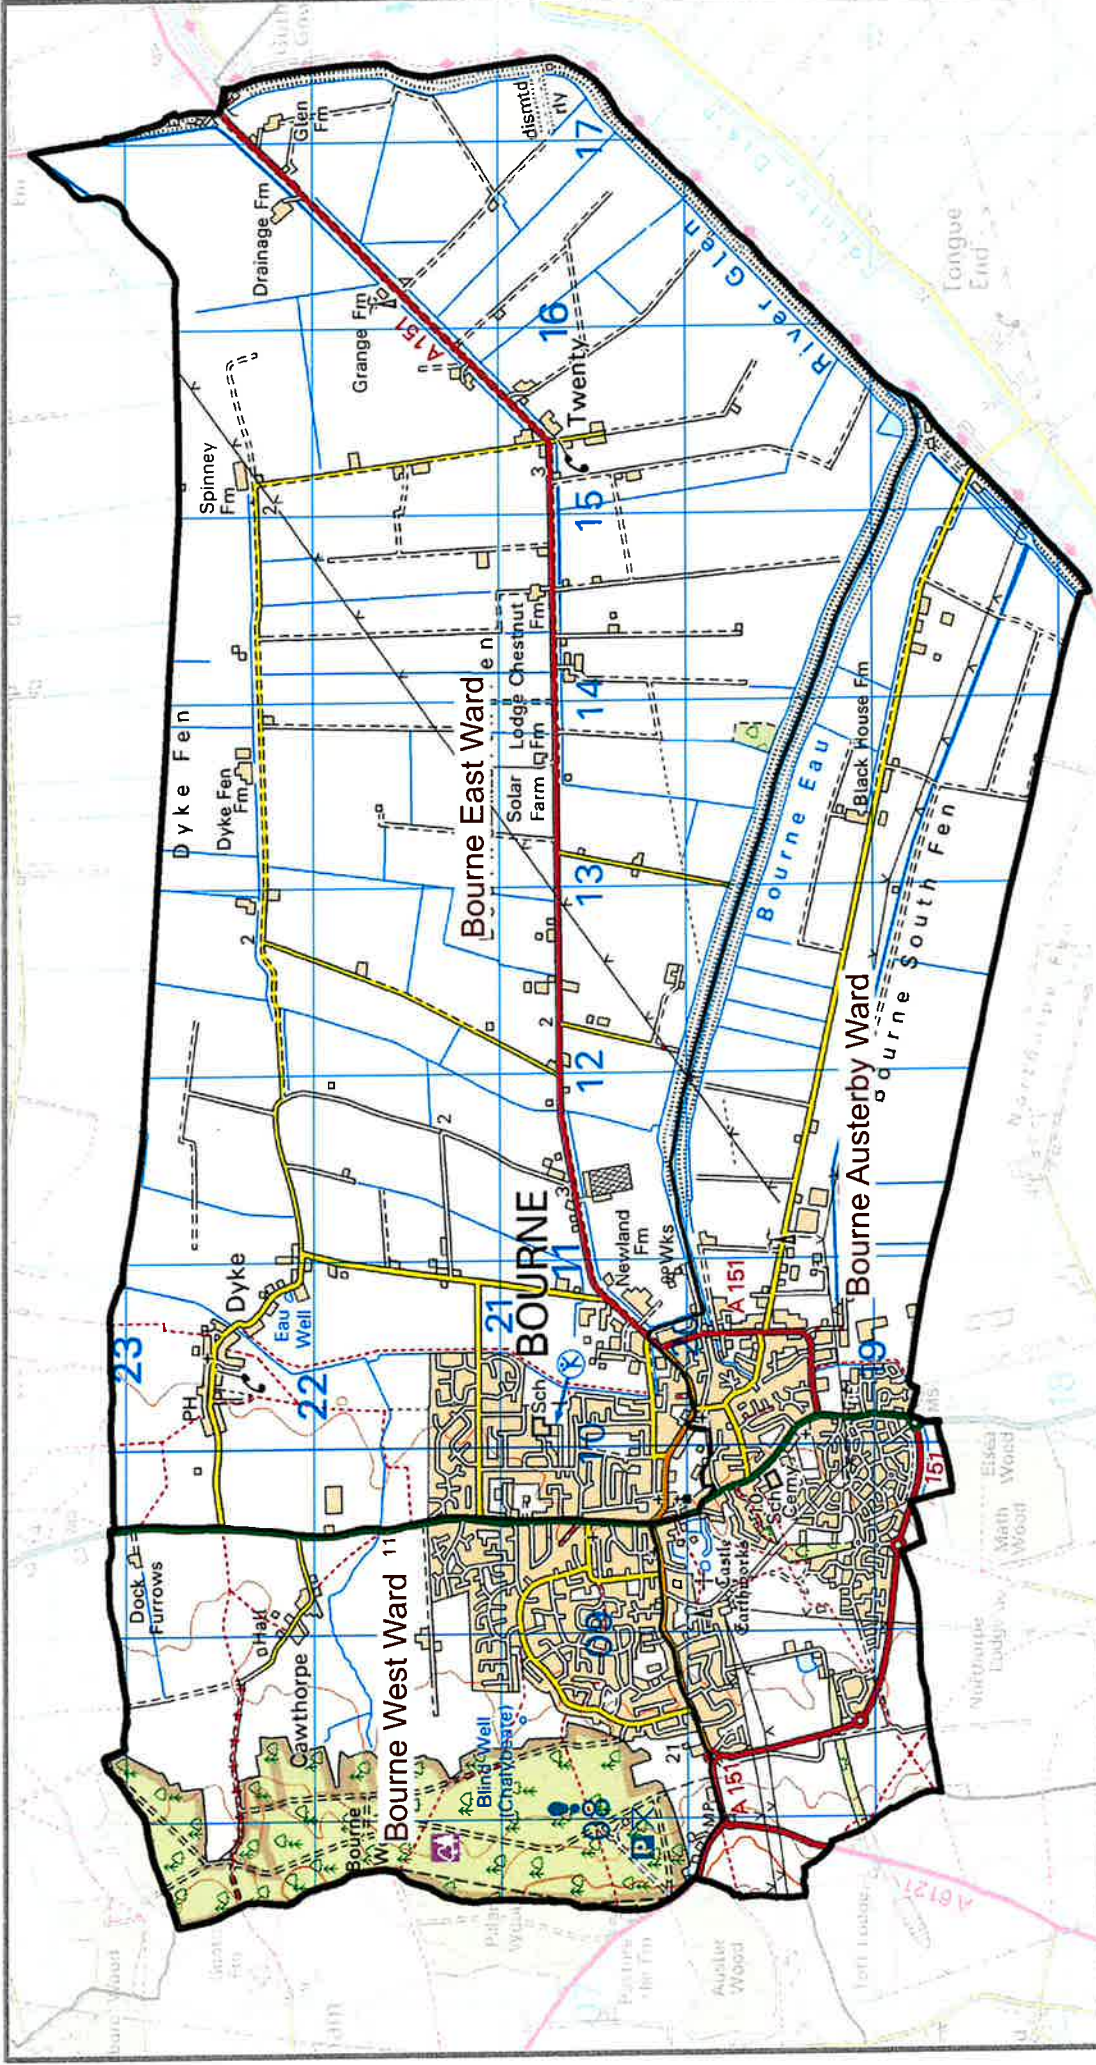

Public Space Protection Order - Alcohol Control Area

**SOUTH
KESTEVEN
DISTRICT
COUNCIL**

Public Space Protection Order - Alcohol Control Area

SOUTH
KESTEVEN
DISTRICT
COUNCIL

Public Space Protection Order - Alcohol Control Area

**SOUTH
KESTEVEN
DISTRICT
COUNCIL**

Public Space Protection Order - Alcohol Control Area

**SOUTH
KESTEVEN
DISTRICT
COUNCIL**