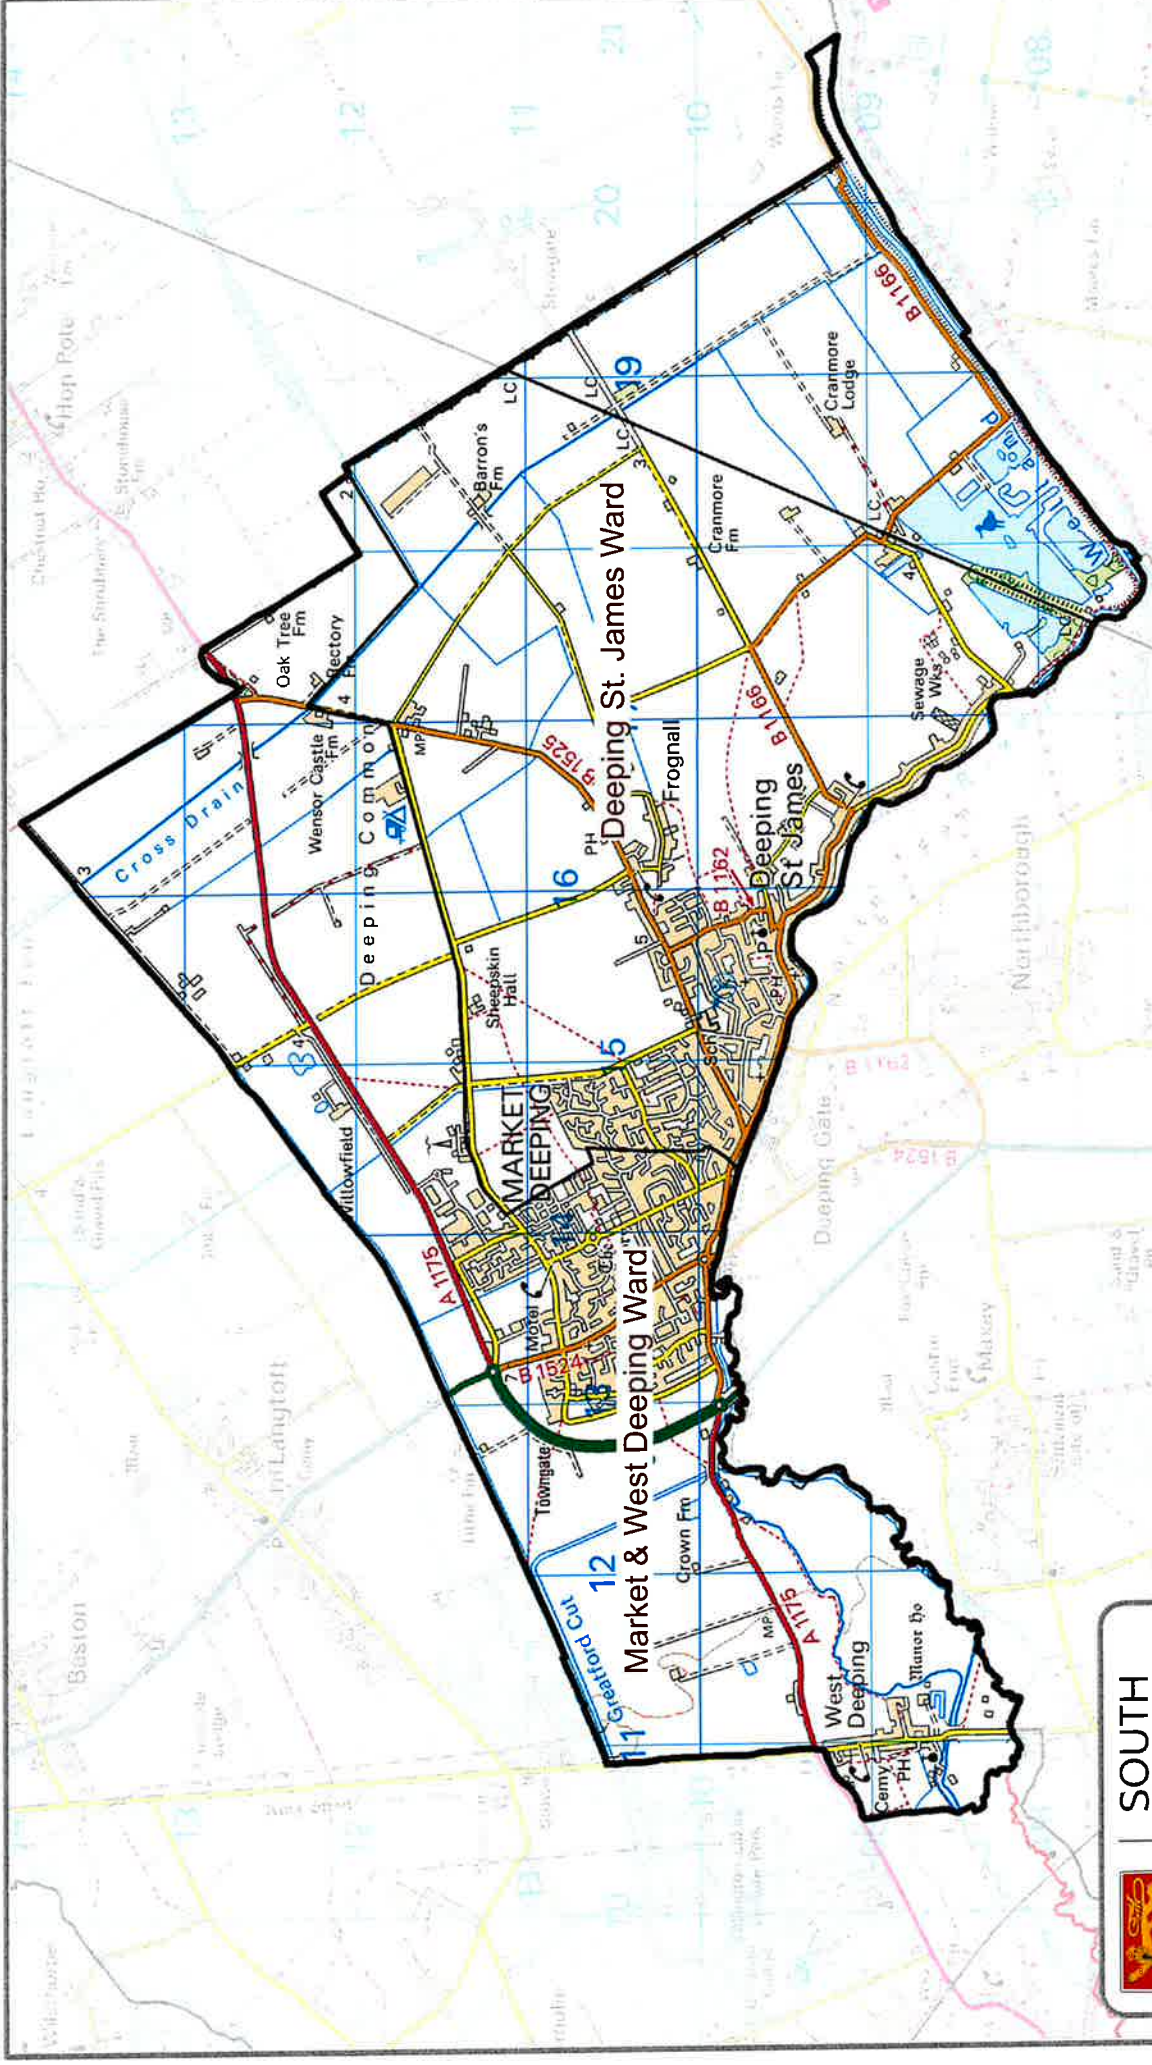

Public Space Protection Order - Alcohol Control Area

**SOUTH
KESTEVEN
DISTRICT
COUNCIL**

Public Space Protection Order - Alcohol Control Area

SOUTH
KESTEVEN
DISTRICT
COUNCIL

Public Space Protection Order - Alcohol Control Area

**SOUTH
KESTEVEN
DISTRICT
COUNCIL**

Public Space Protection Order - Alcohol Control Area

**SOUTH
KESTEVEN
DISTRICT
COUNCIL**