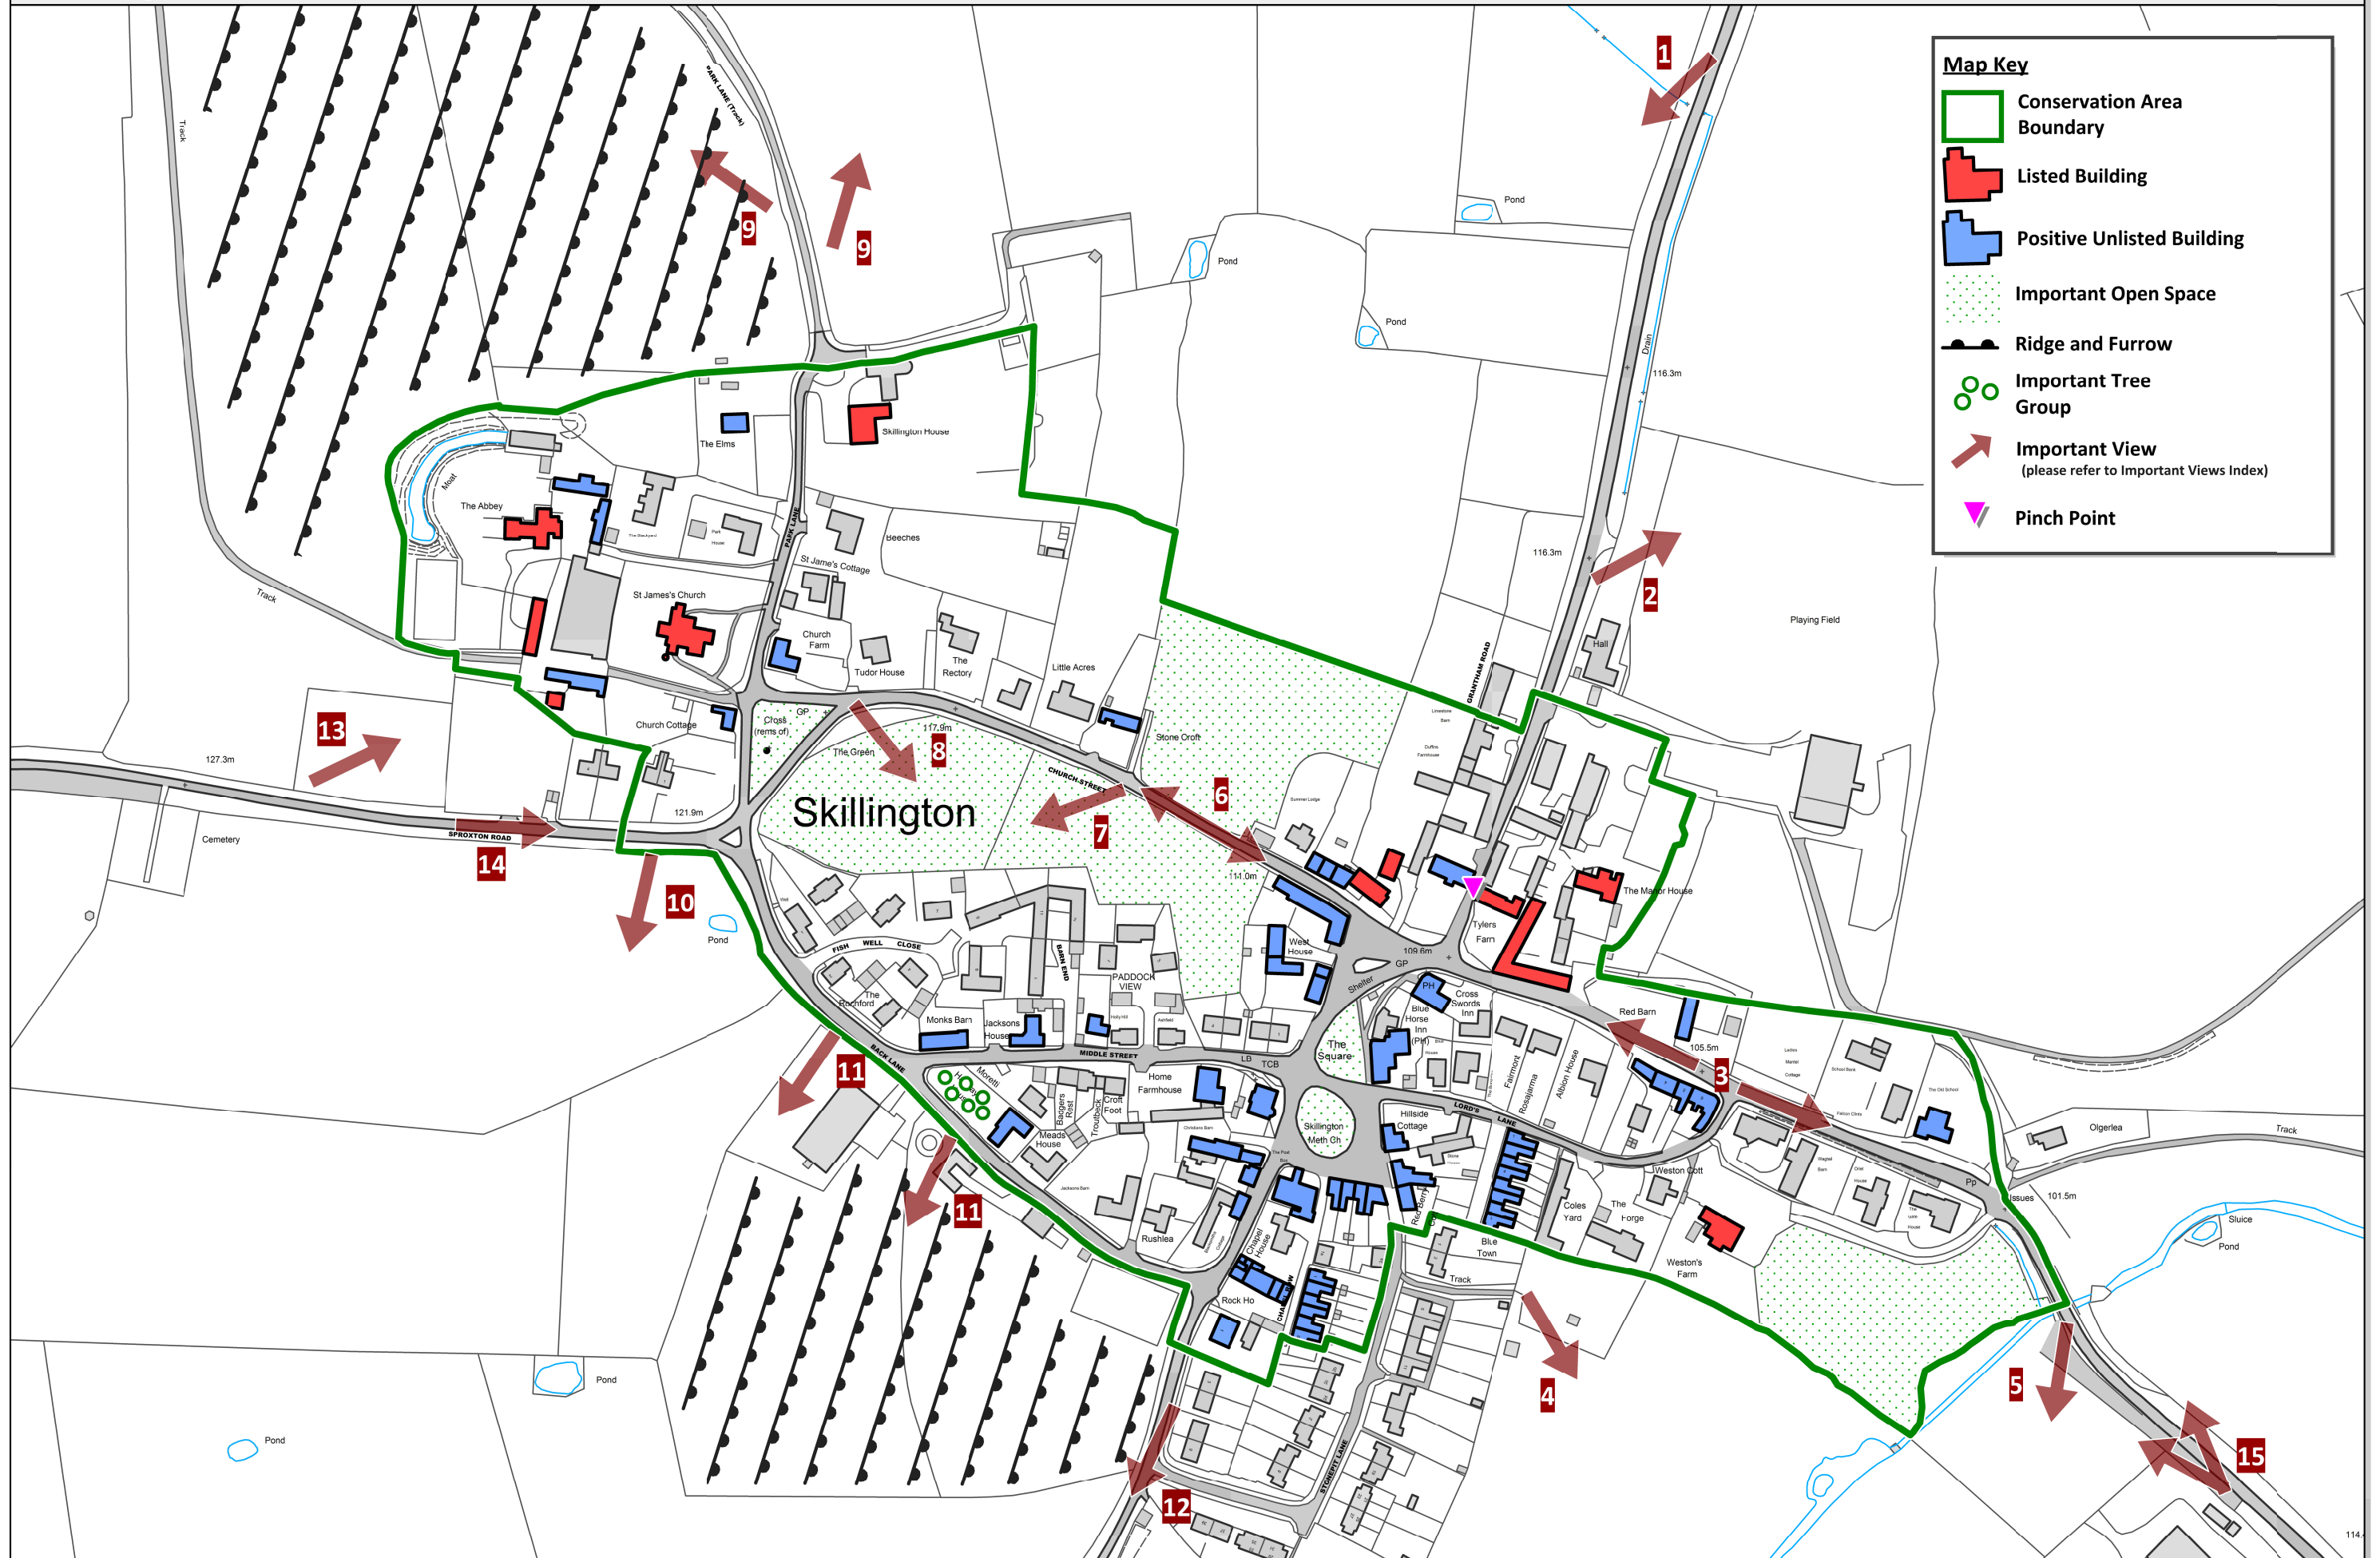

# Skillington Conservation Area

**Map Key**

- Conservation Area Boundary
- Listed Building
- Positive Unlisted Building
- Important Open Space
- Ridge and Furrow
- ○ ○ Important Tree Group
- ➔ Important View (please refer to Important Views Index)
- ▼ Pinch Point