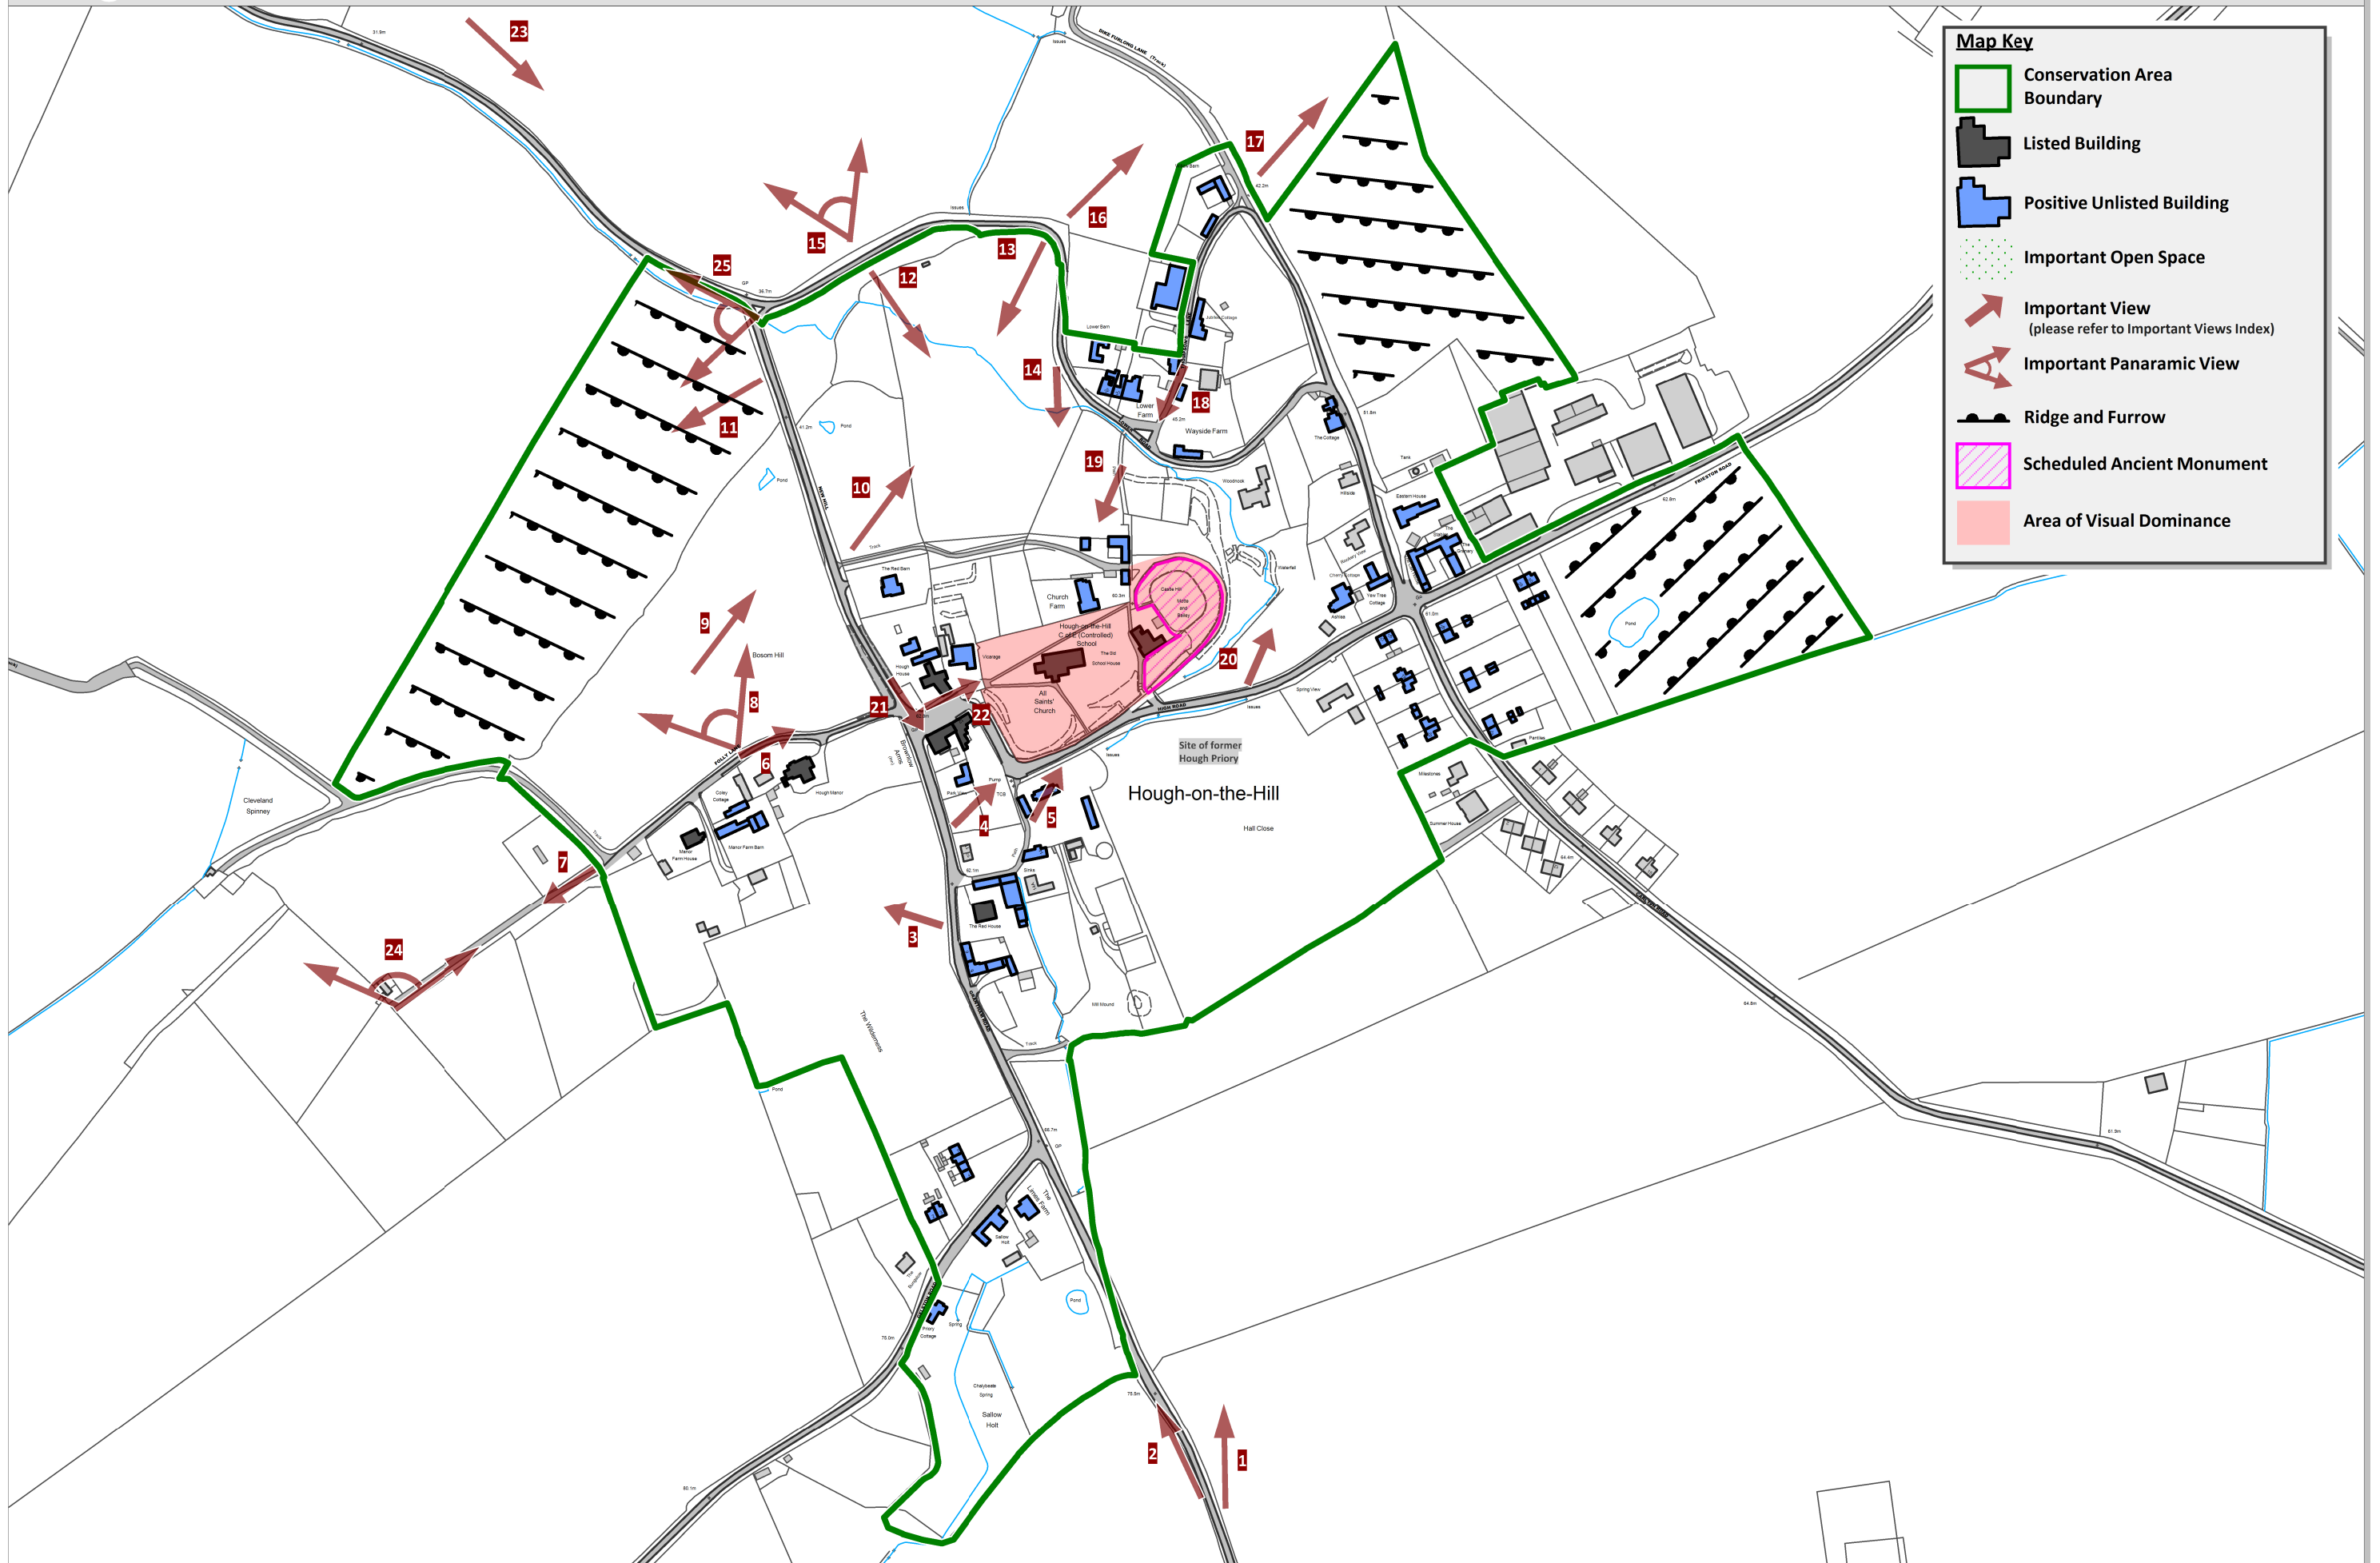

Hough-on-the-Hill Conservation Area

Map Key

- Conservation Area Boundary
- Listed Building
- Positive Unlisted Building
- Important Open Space
- ➔ Important View (please refer to Important Views Index)
- ⤴ Important Panaramic View
- Ridge and Furrow
- Scheduled Ancient Monument
- Area of Visual Dominance