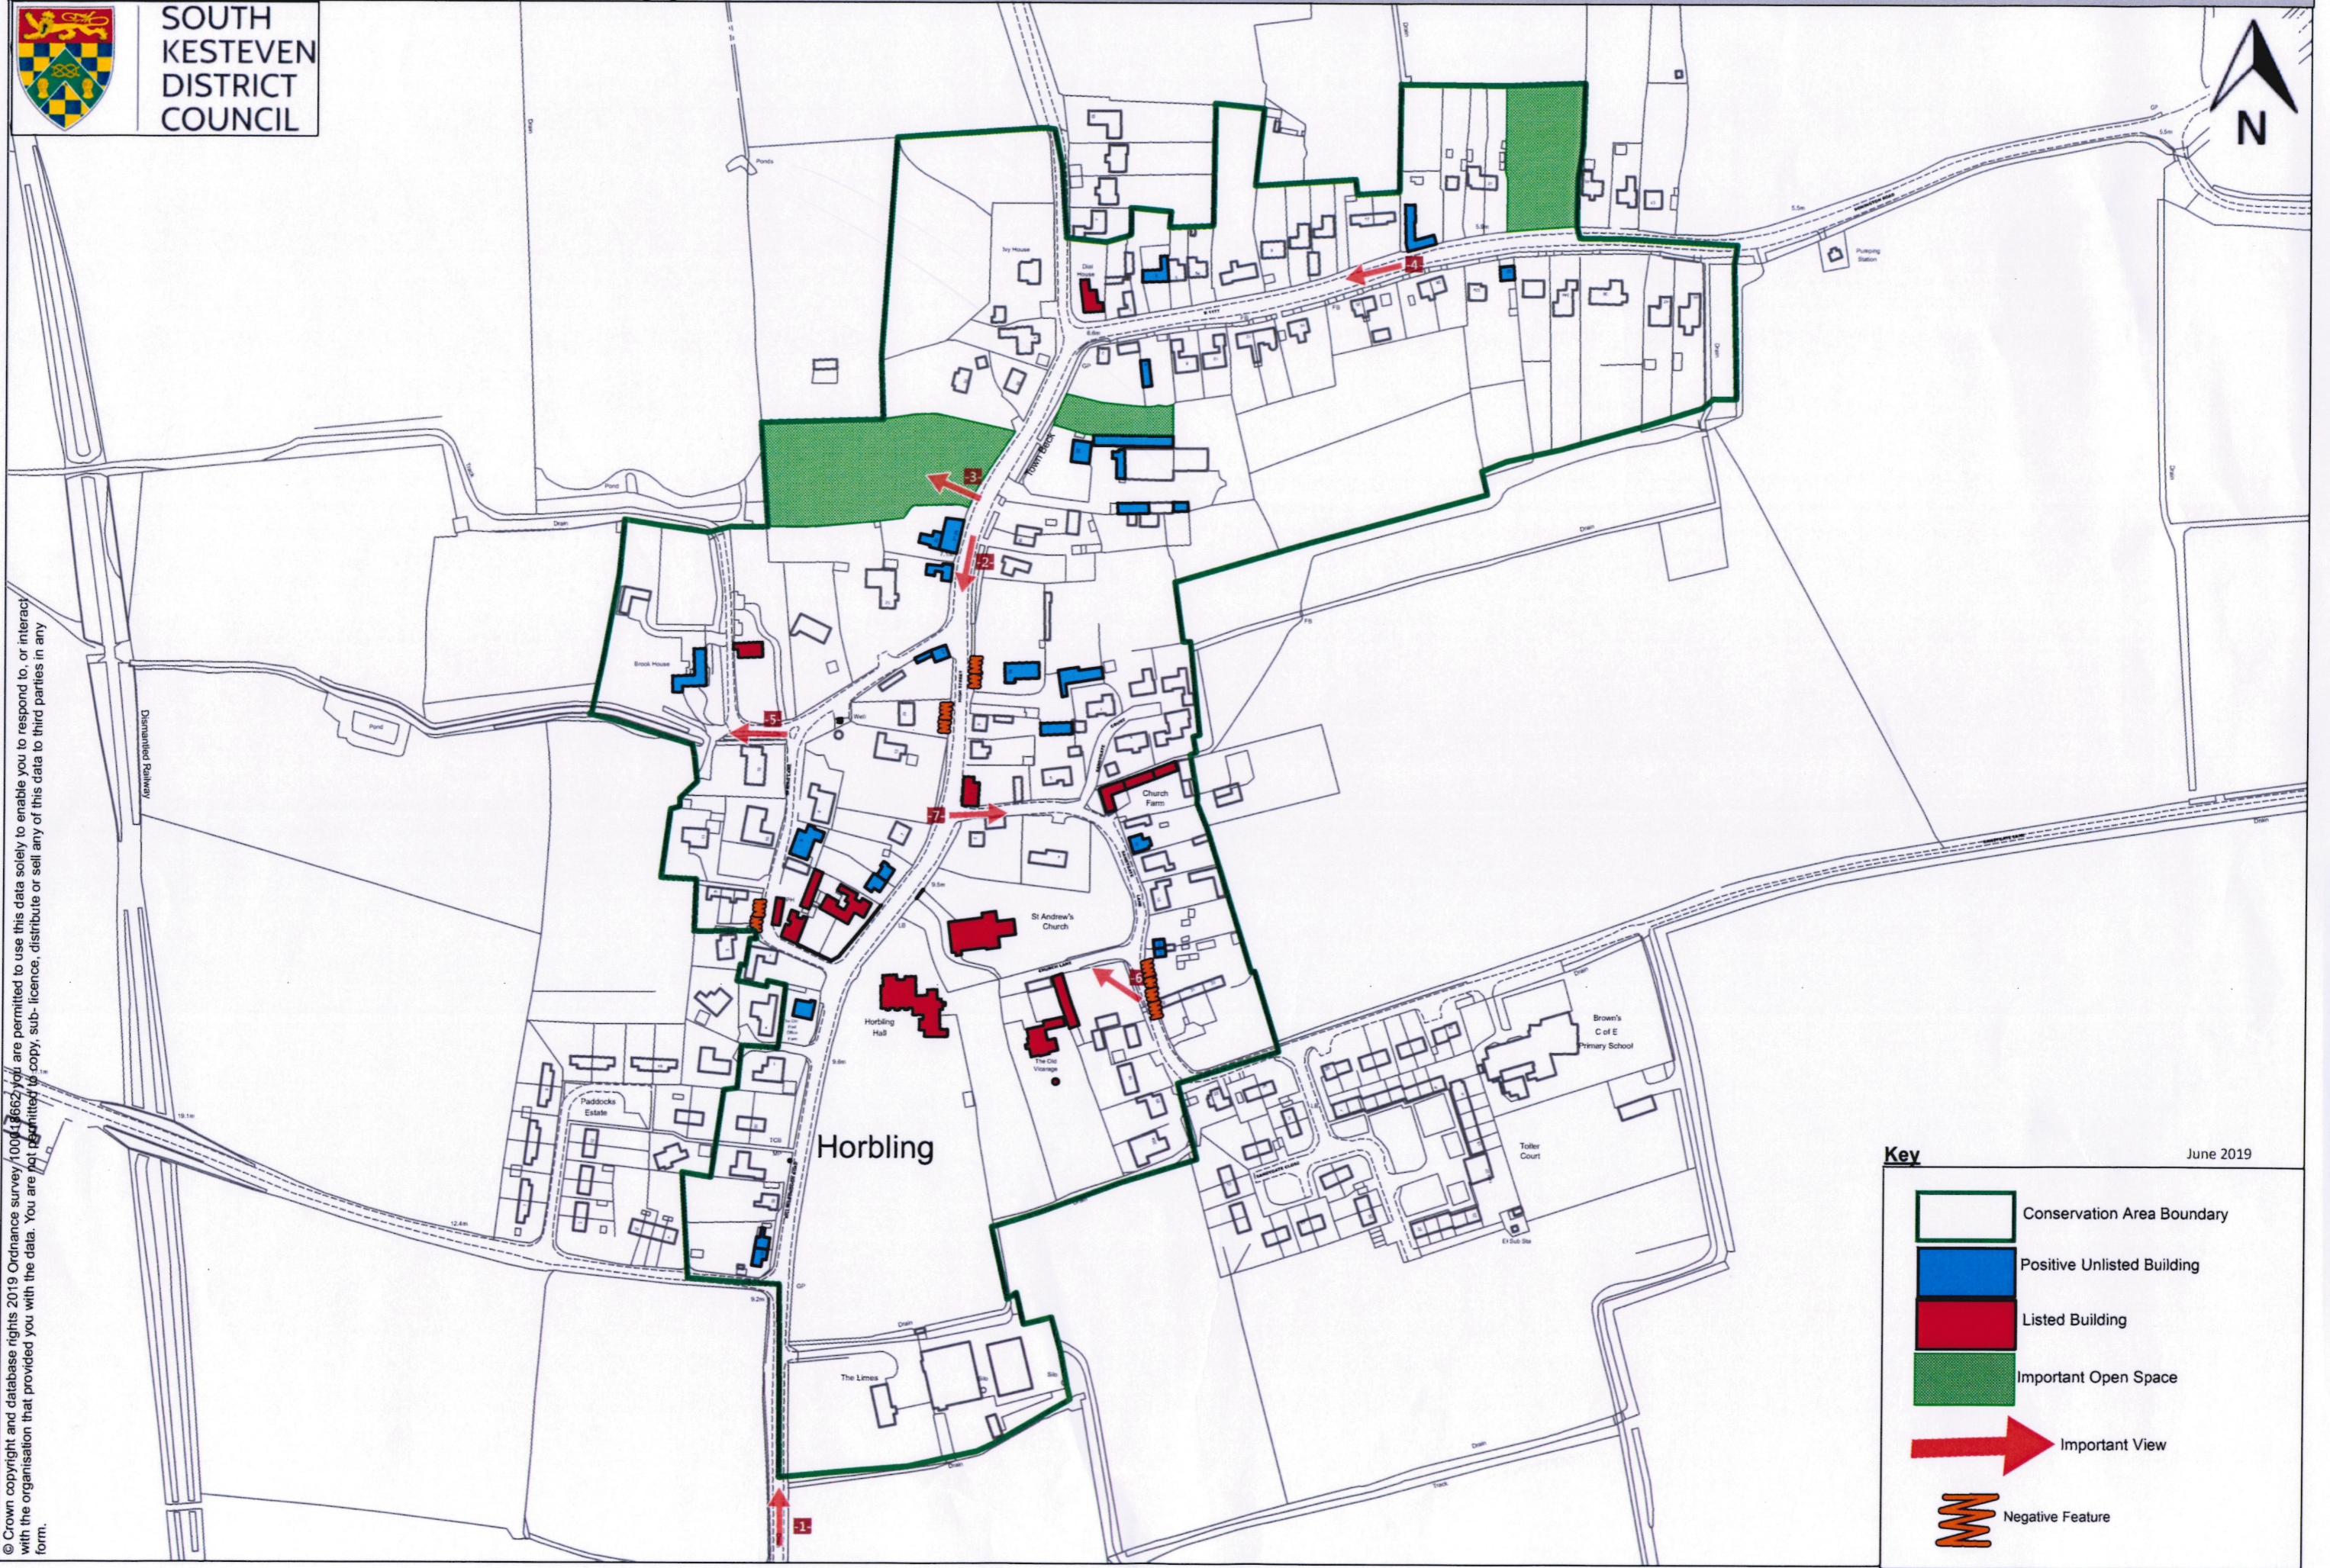

Horbling Conservation Area Appraisal

SOUTH
KESTEVEN
DISTRICT
COUNCIL

© Crown copyright and database rights 2019 Ordnance survey 1000173662 you are permitted to use this data solely to enable you to respond to, or interact with the organisation that provided you with the data. You are not permitted to copy, sub-licence, distribute or sell any of this data to third parties in any form.

Key

June 2019

- Conservation Area Boundary
- Positive Unlisted Building
- Listed Building
- Important Open Space
- Important View
- Negative Feature