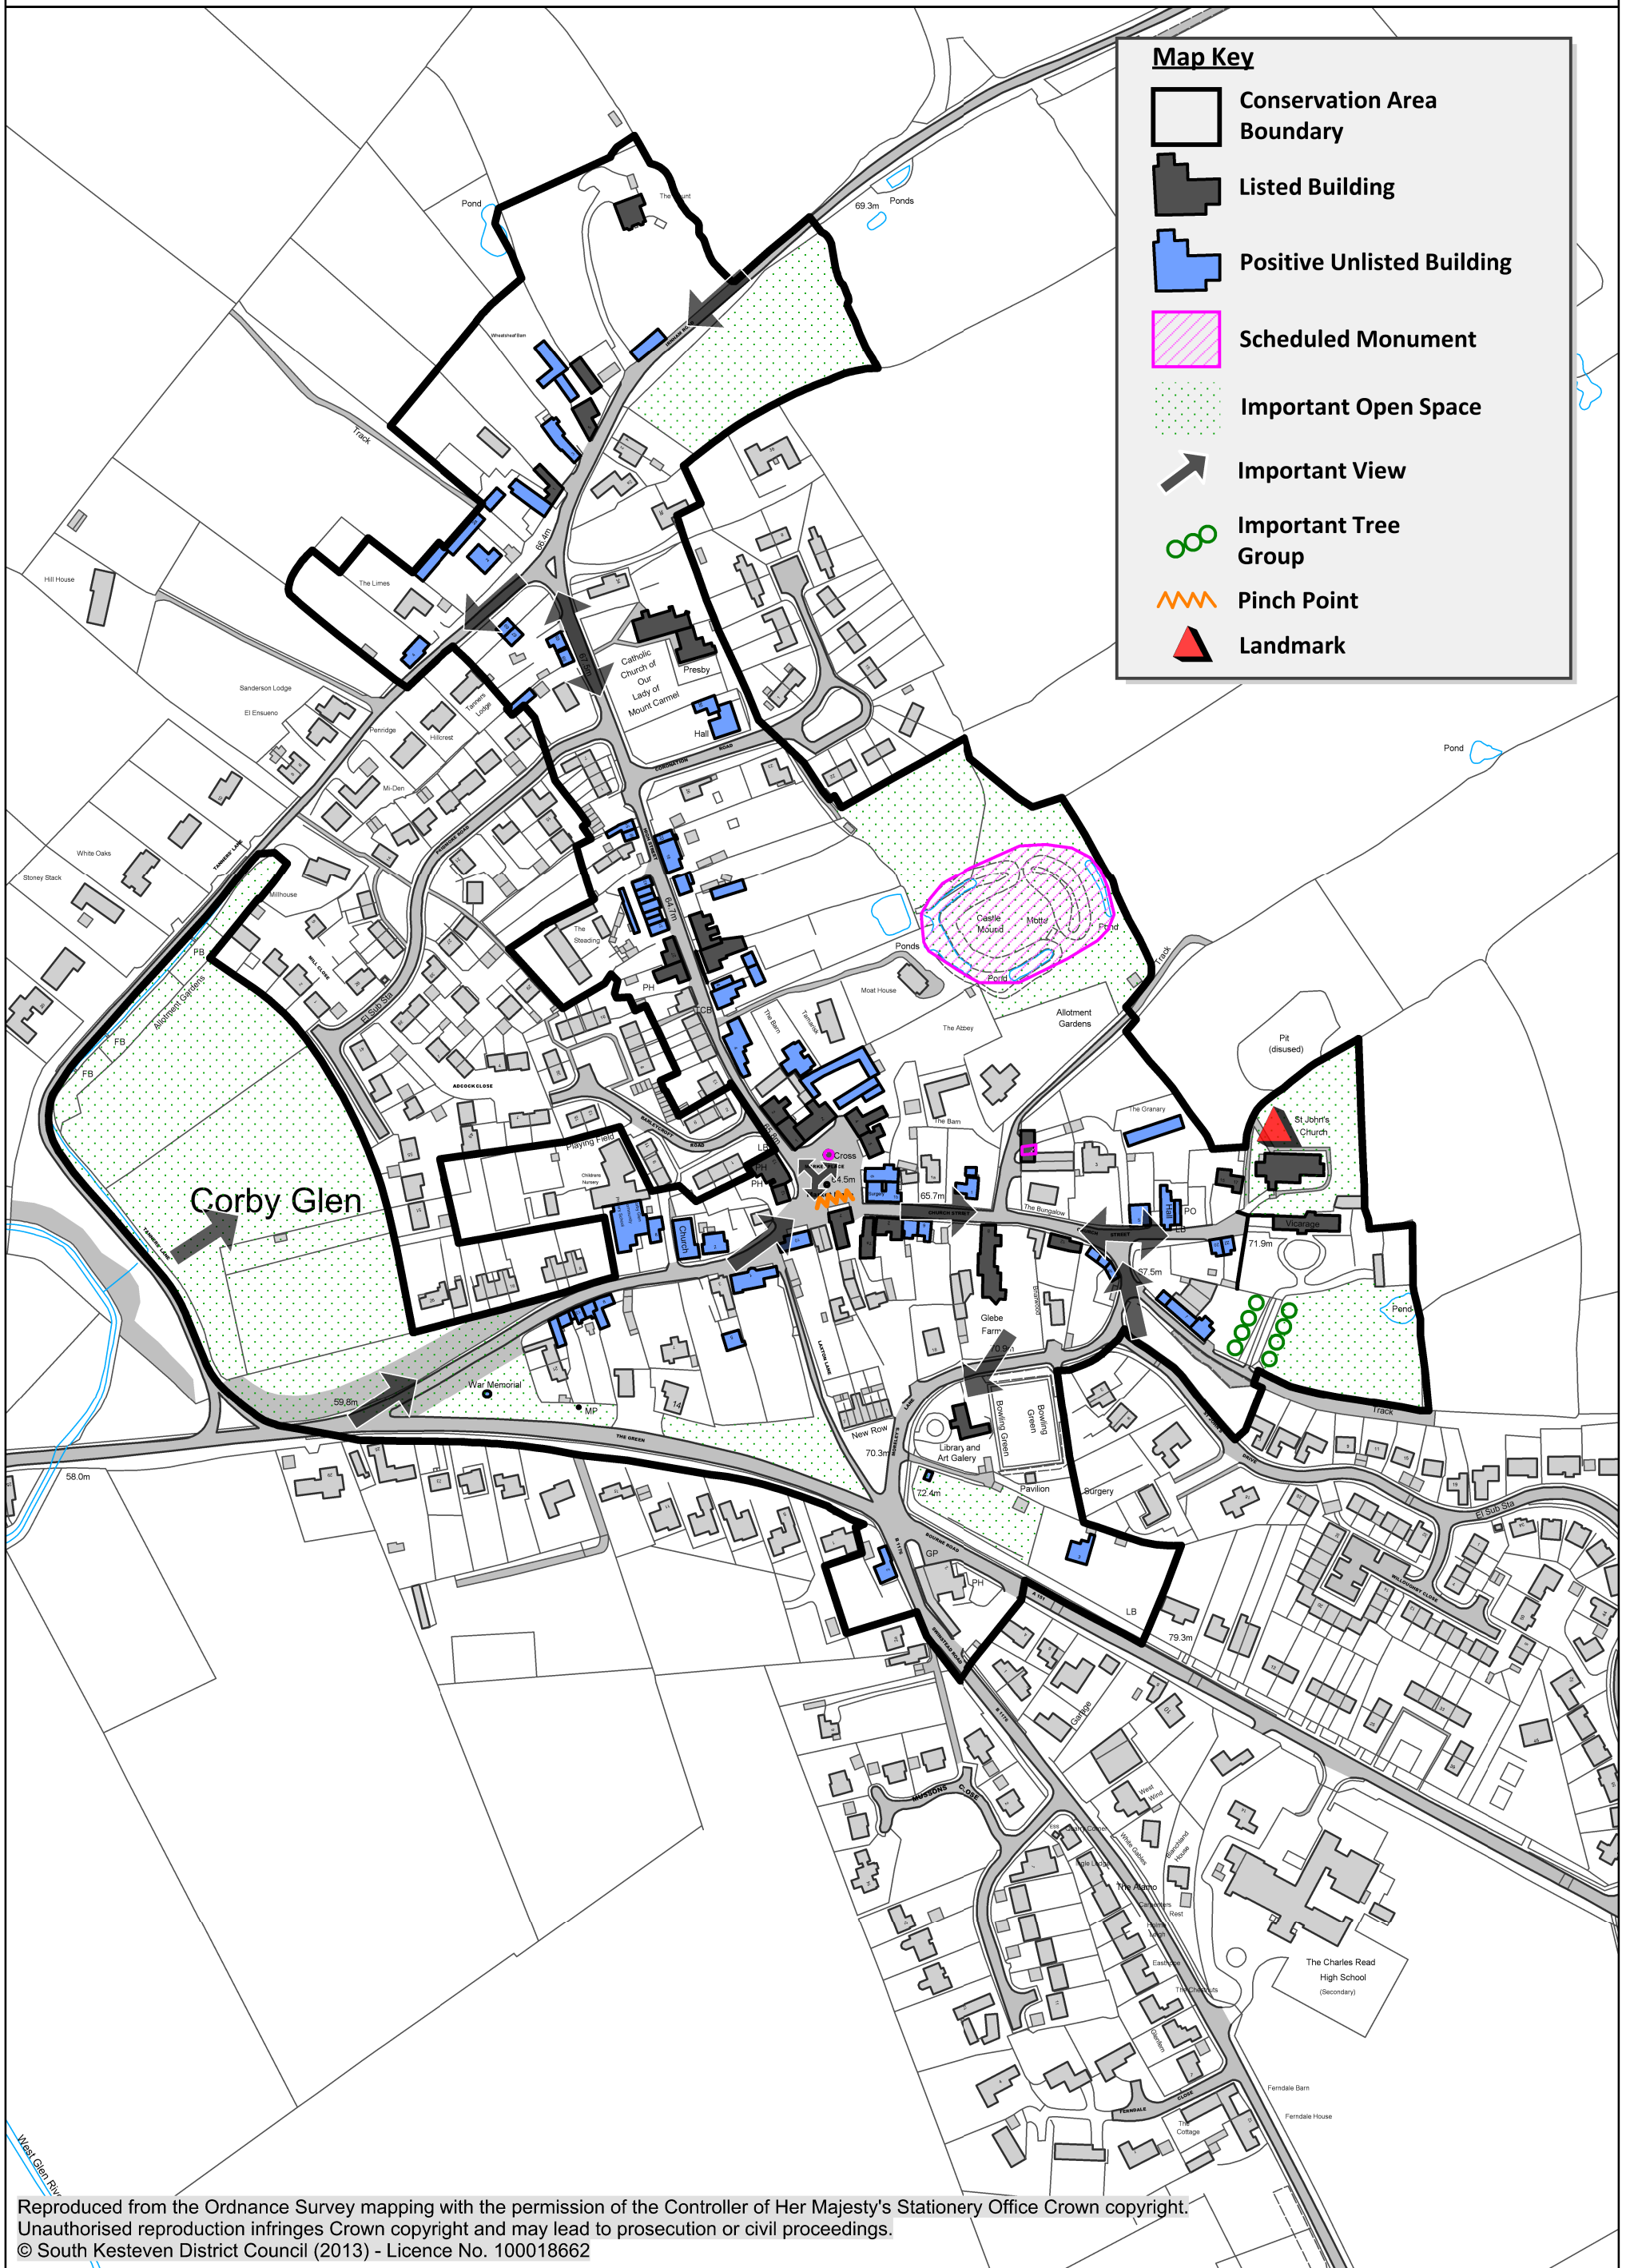

Corby Glen Conservation Area

Map Key

-  Conservation Area Boundary
-  Listed Building
-  Positive Unlisted Building
-  Scheduled Monument
-  Important Open Space
-  Important View
-  Important Tree Group
-  Pinch Point
-  Landmark