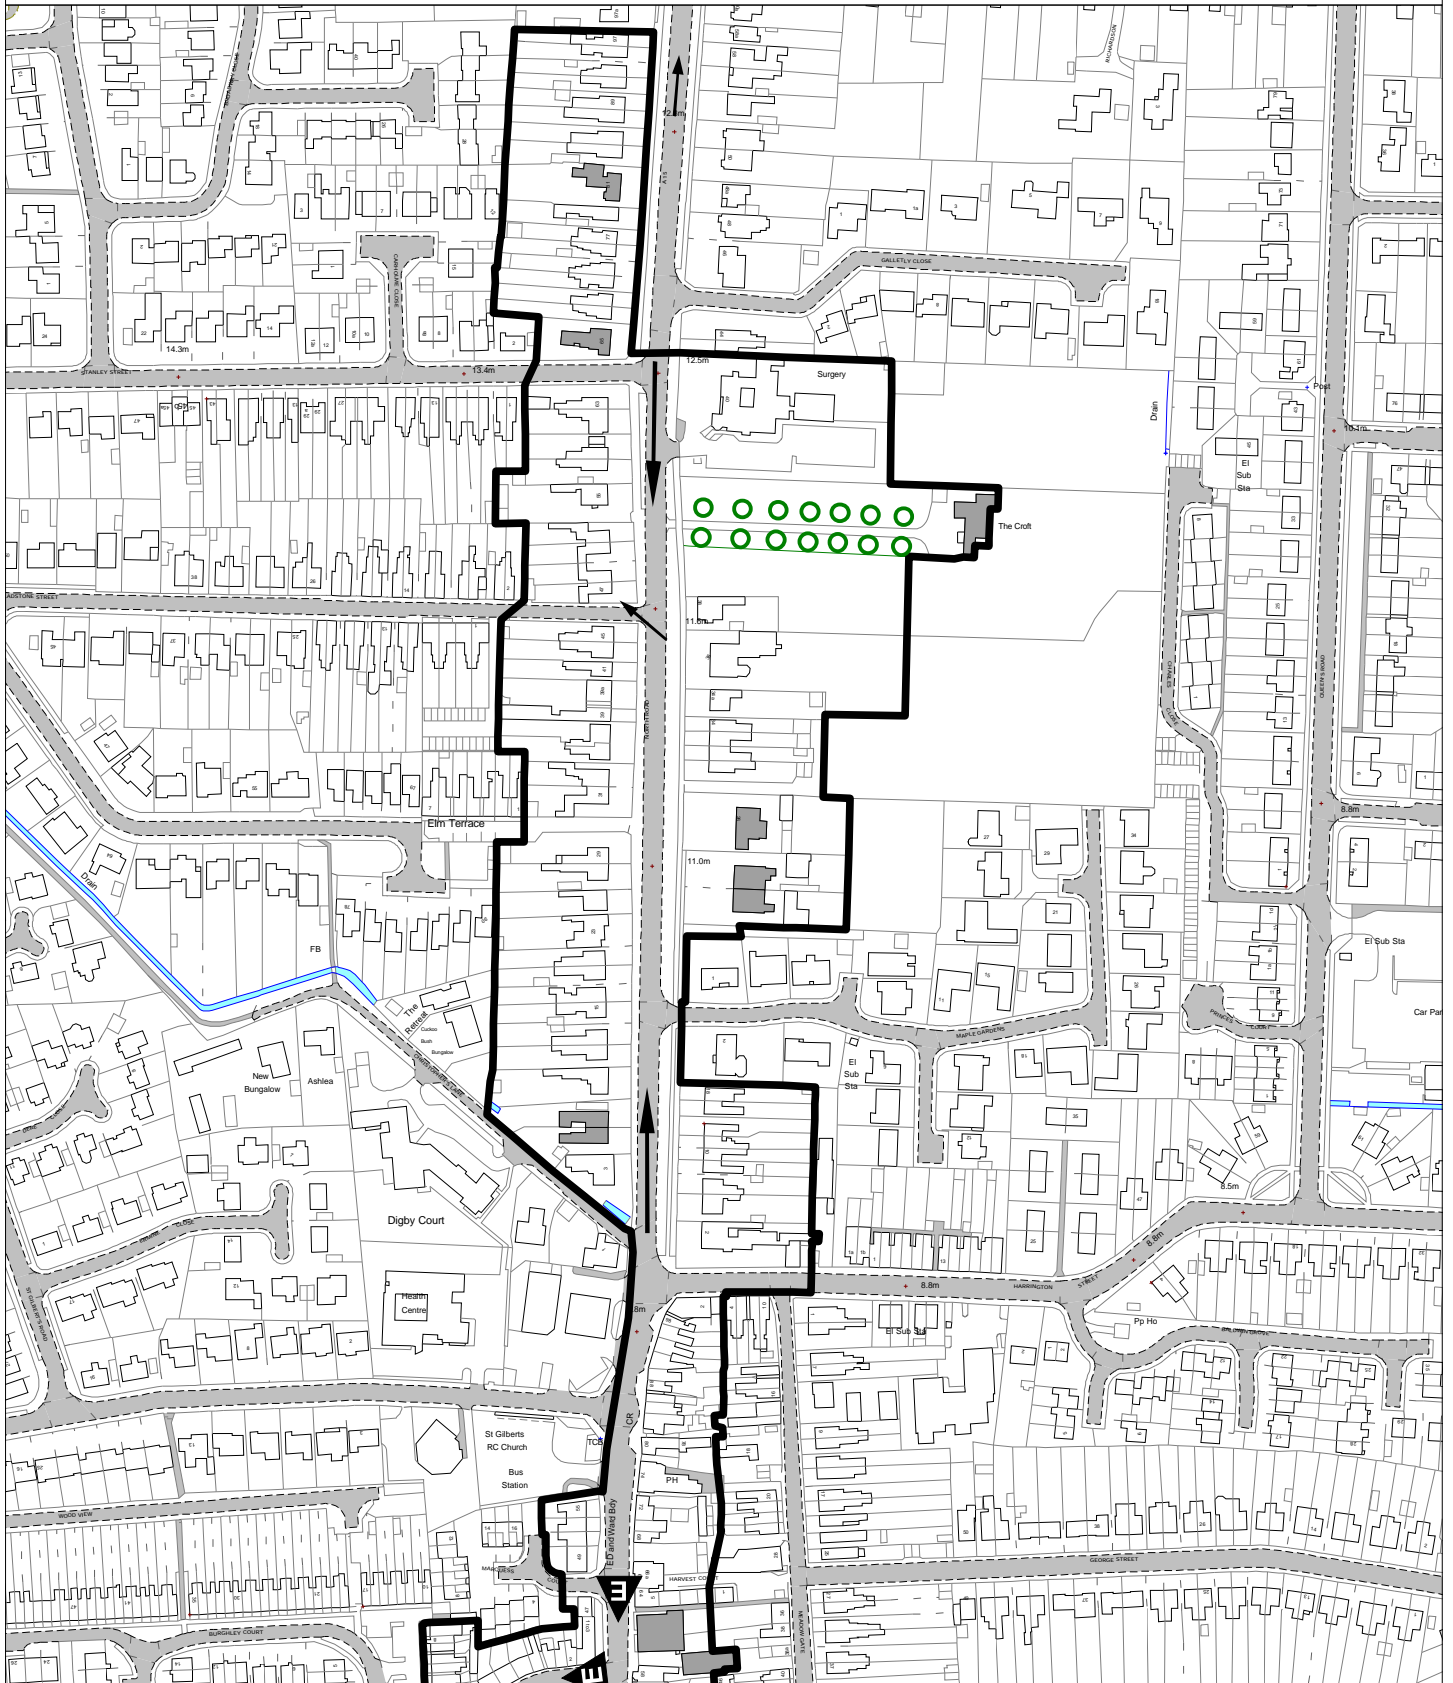

Bourne Conservation Area (4 of 4)

North Road

Map Key

- | | | | | |
|----------------------|----------------------------|-----------------------------|-------------------|--------------------|
| Conservation Area | Positive Unlisted Building | Deflected View | Enclosed Approach | Scheduled Monument |
| Listed Building | Negative Element | Important Enclosing Feature | Open Approach | |
| Important Tree Group | Important Open Space | Important View | | |

Reproduced from the Ordnance Survey mapping with the permission of the Controller of Her Majesty's Stationery Office Crown copyright.
 Unauthorised reproduction infringes Crown copyright and may lead to prosecution or civil proceedings.
 South Kesteven District Council - Licence No. 100018662