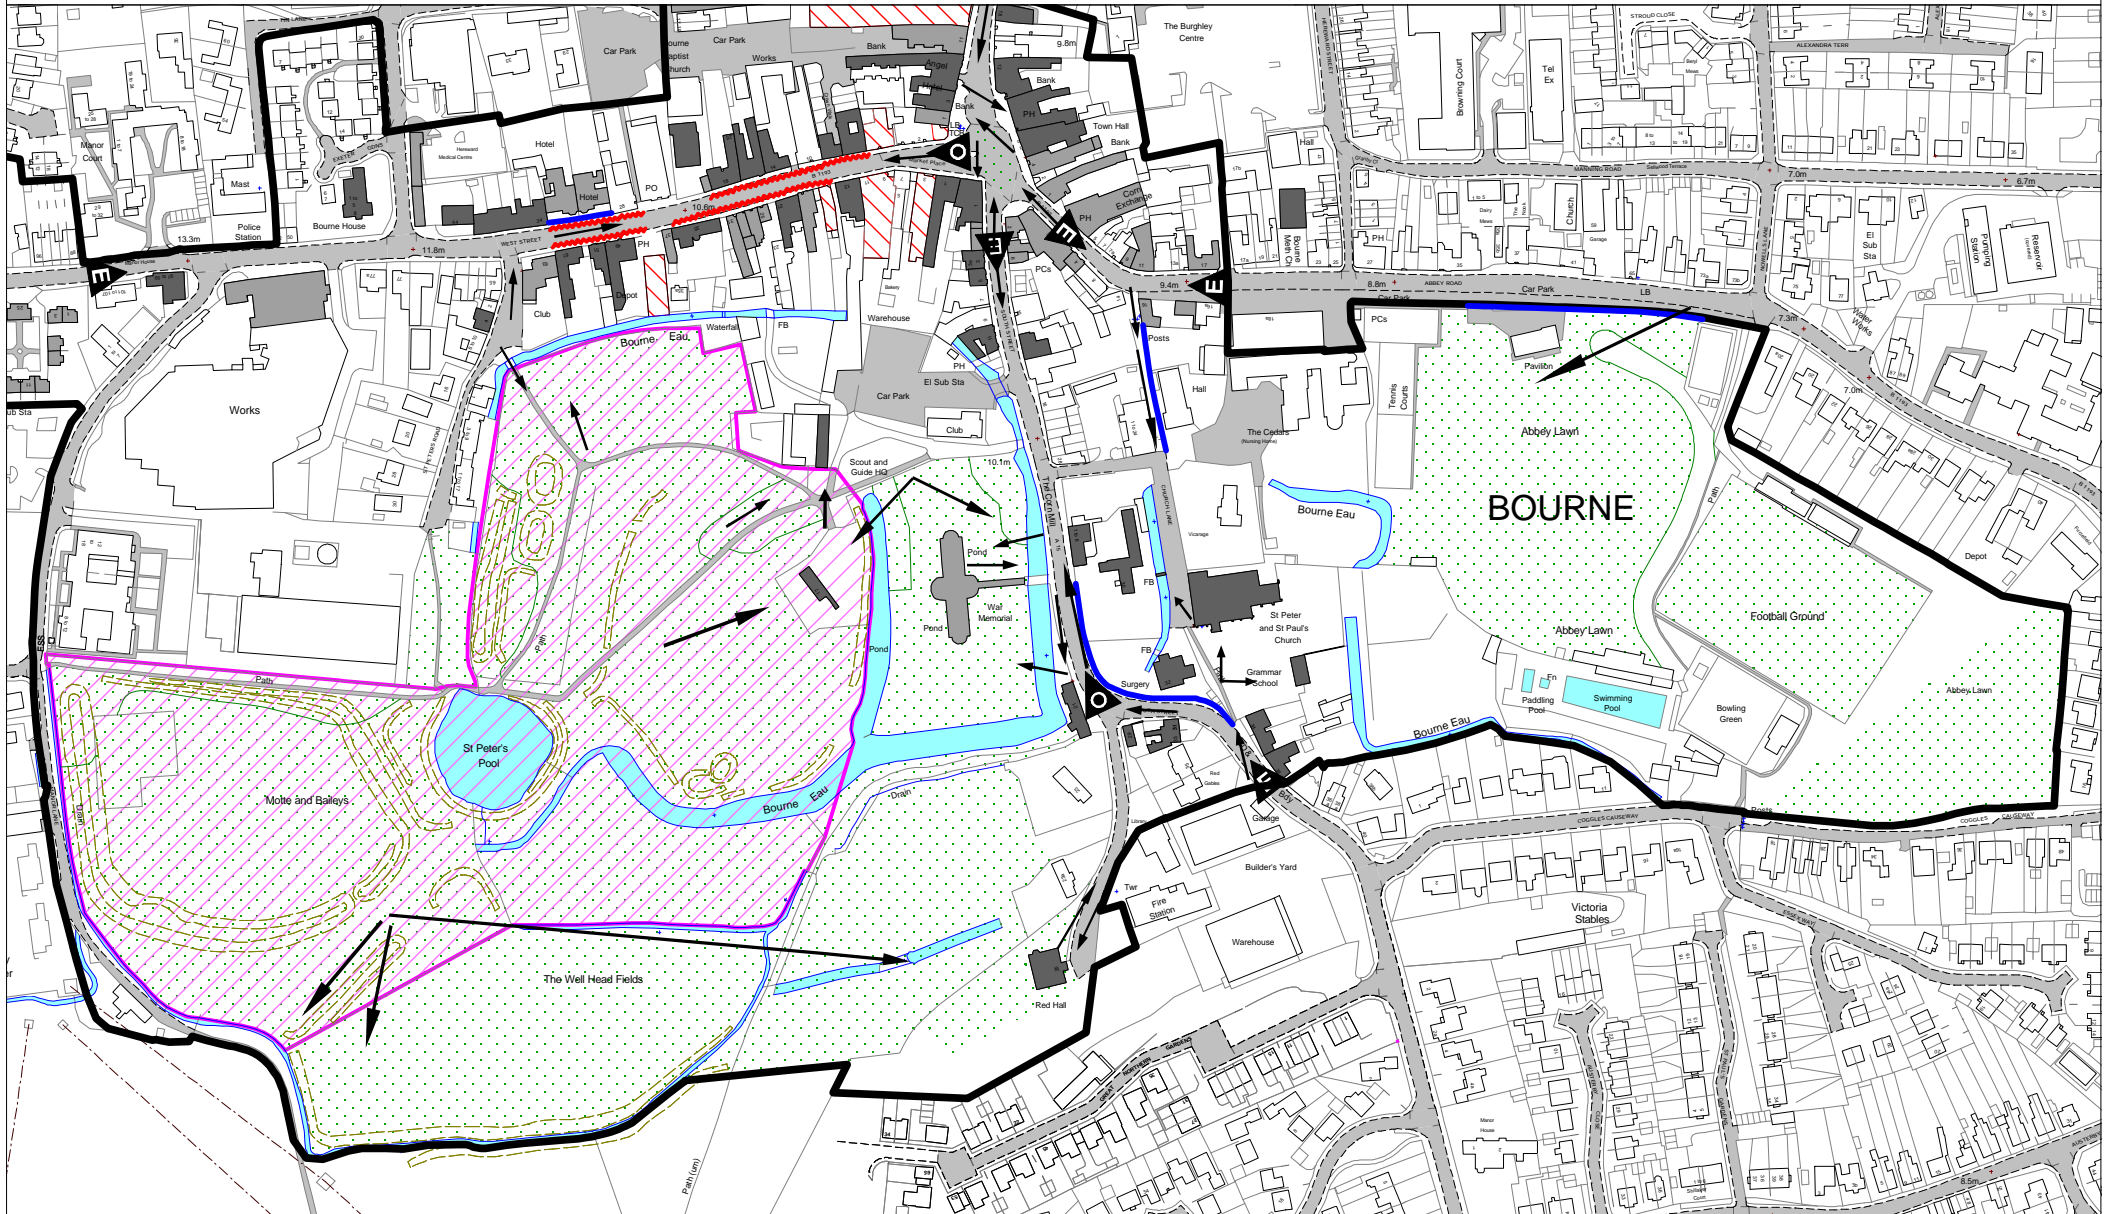

Bourne Conservation Area (1 of 4)

Map Key			
	Conservation Area		Positive Unlisted Building Negative Element
	Listed Building		Important Enclosing Feature
	Important Tree Group		Scheduled Monument
	Important Open Space		Important View
	Deflected View		Enclosed Approach
	Open Approach		

 Reproduced from the Ordnance Survey mapping with the permission of the Controller of Her Majesty's Stationery Office Crown copyright. Unauthorised reproduction infringes Crown copyright and may lead to prosecution or civil proceedings. South Kesteven District Council - Licence No. 100018662