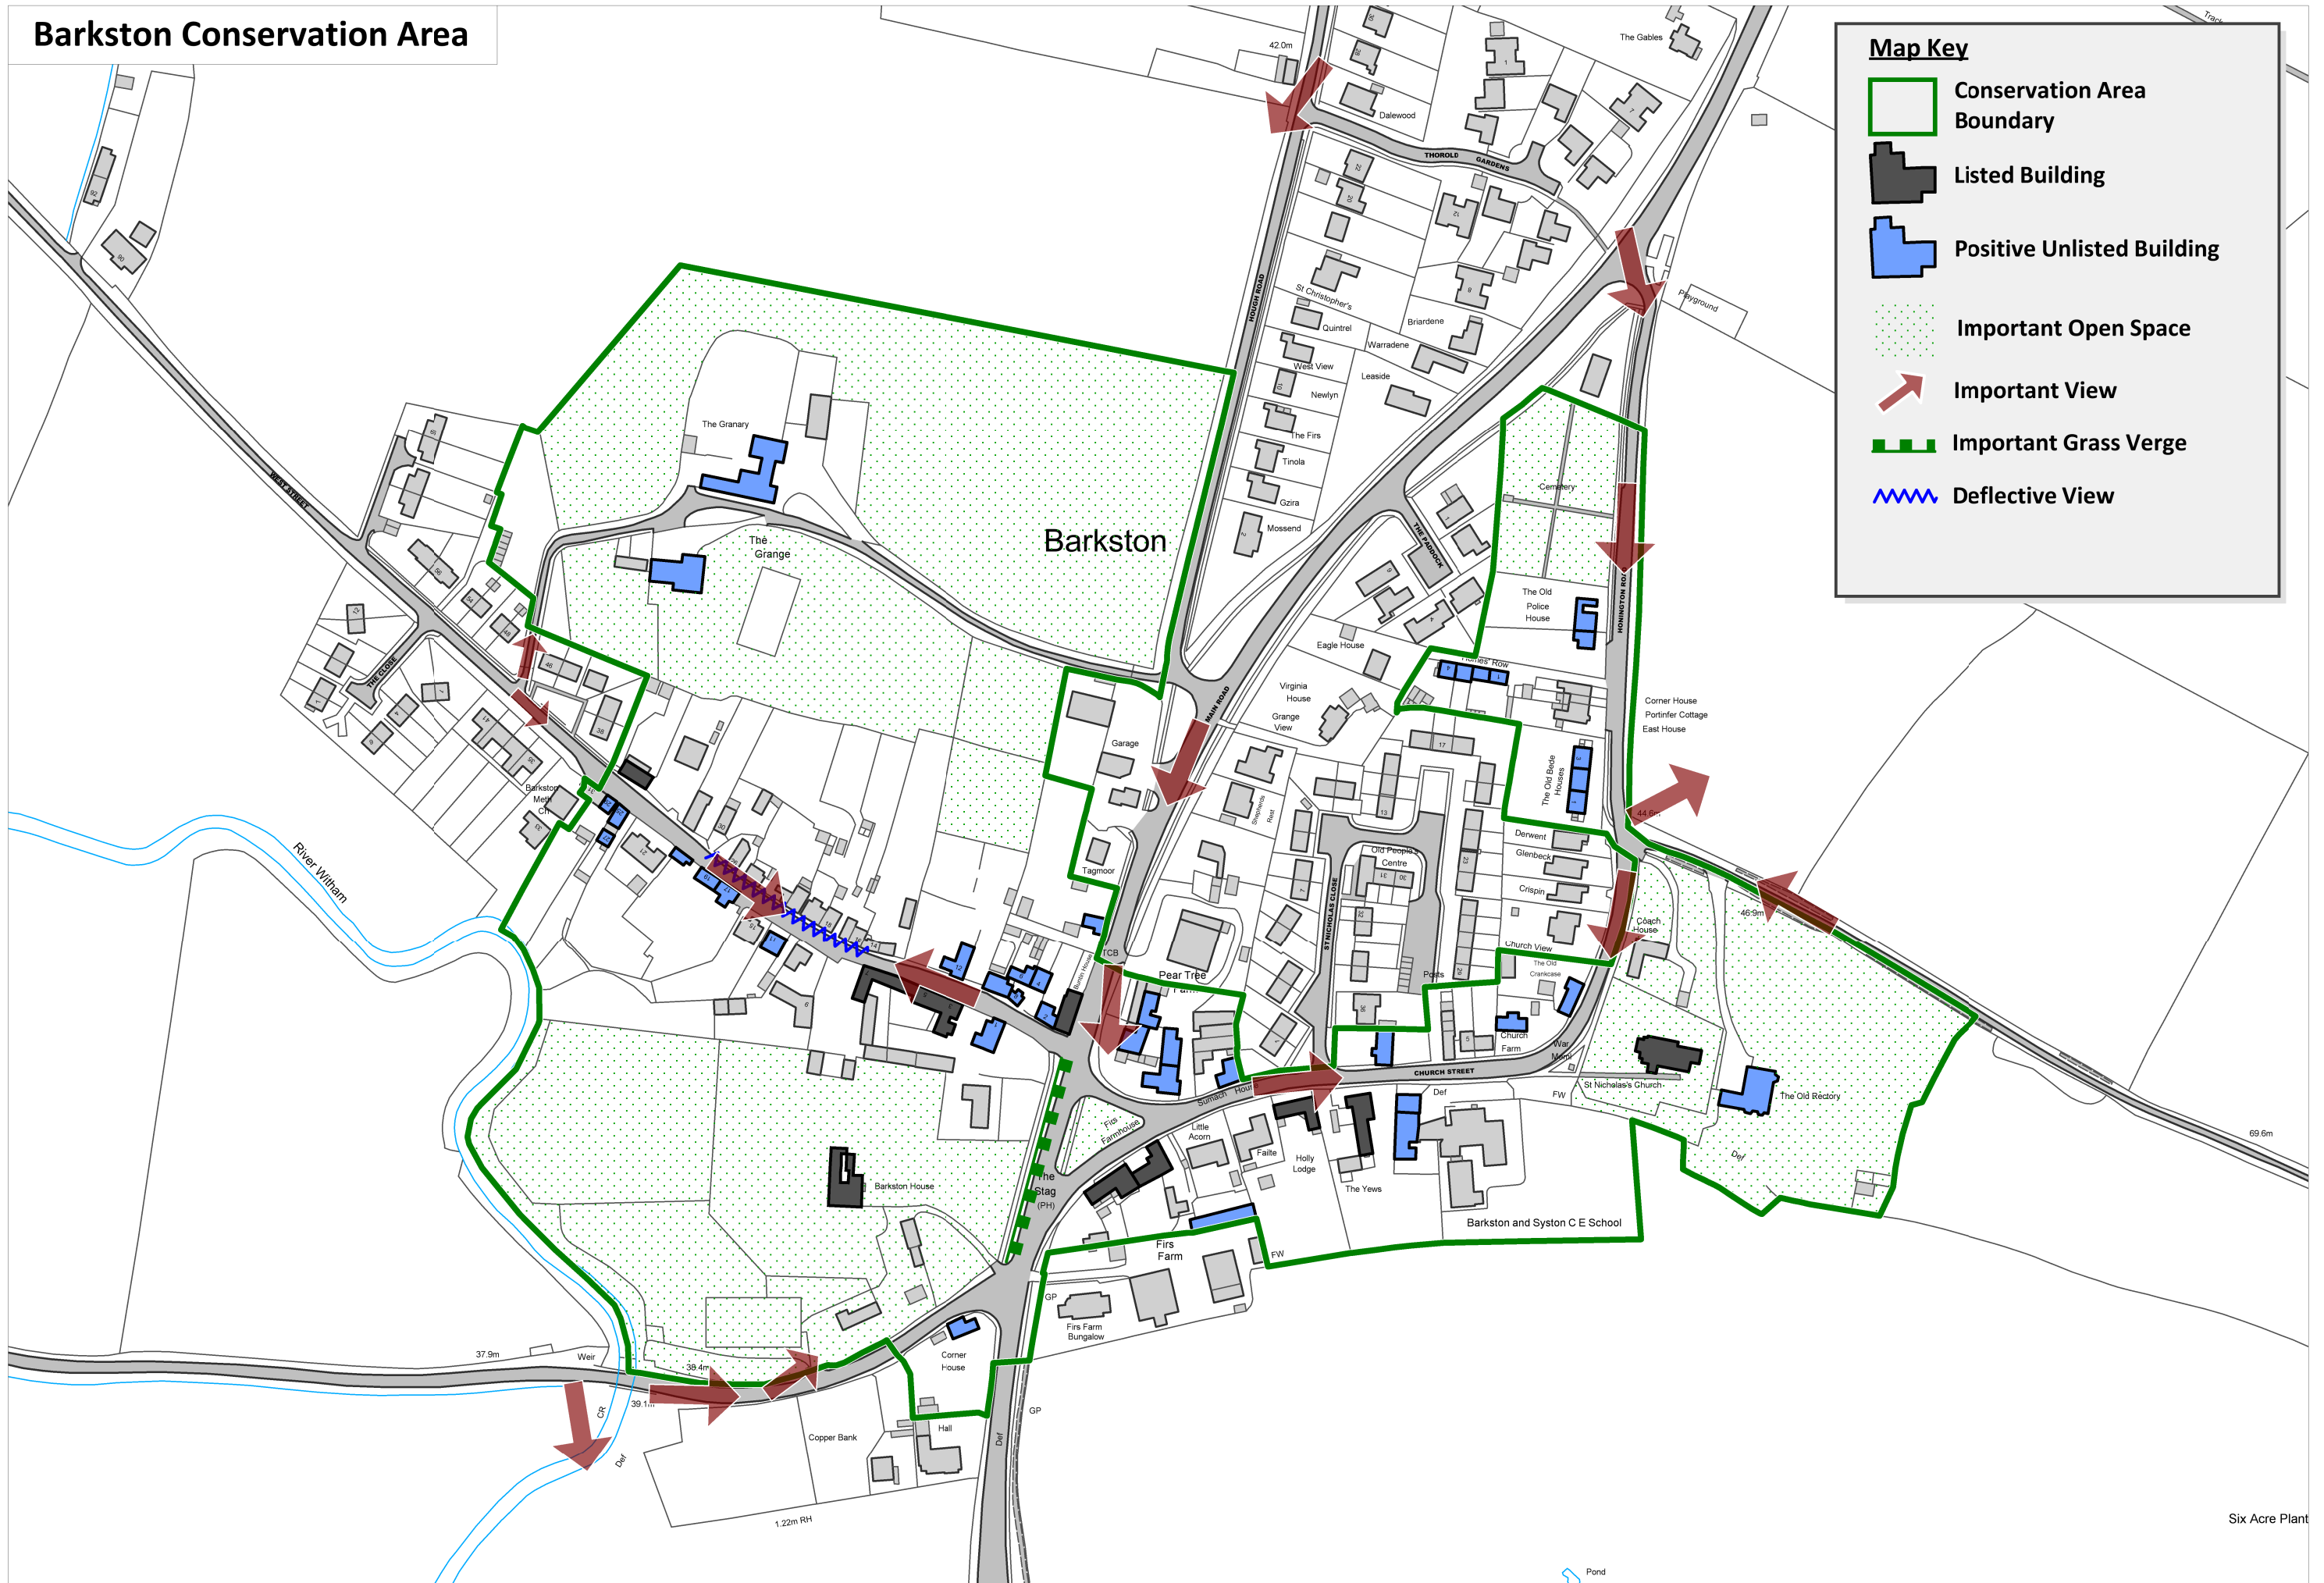

Barkston Conservation Area

Map Key

- Conservation Area Boundary
- Listed Building
- Positive Unlisted Building
- Important Open Space
- Important View
- Important Grass Verge
- Deflective View