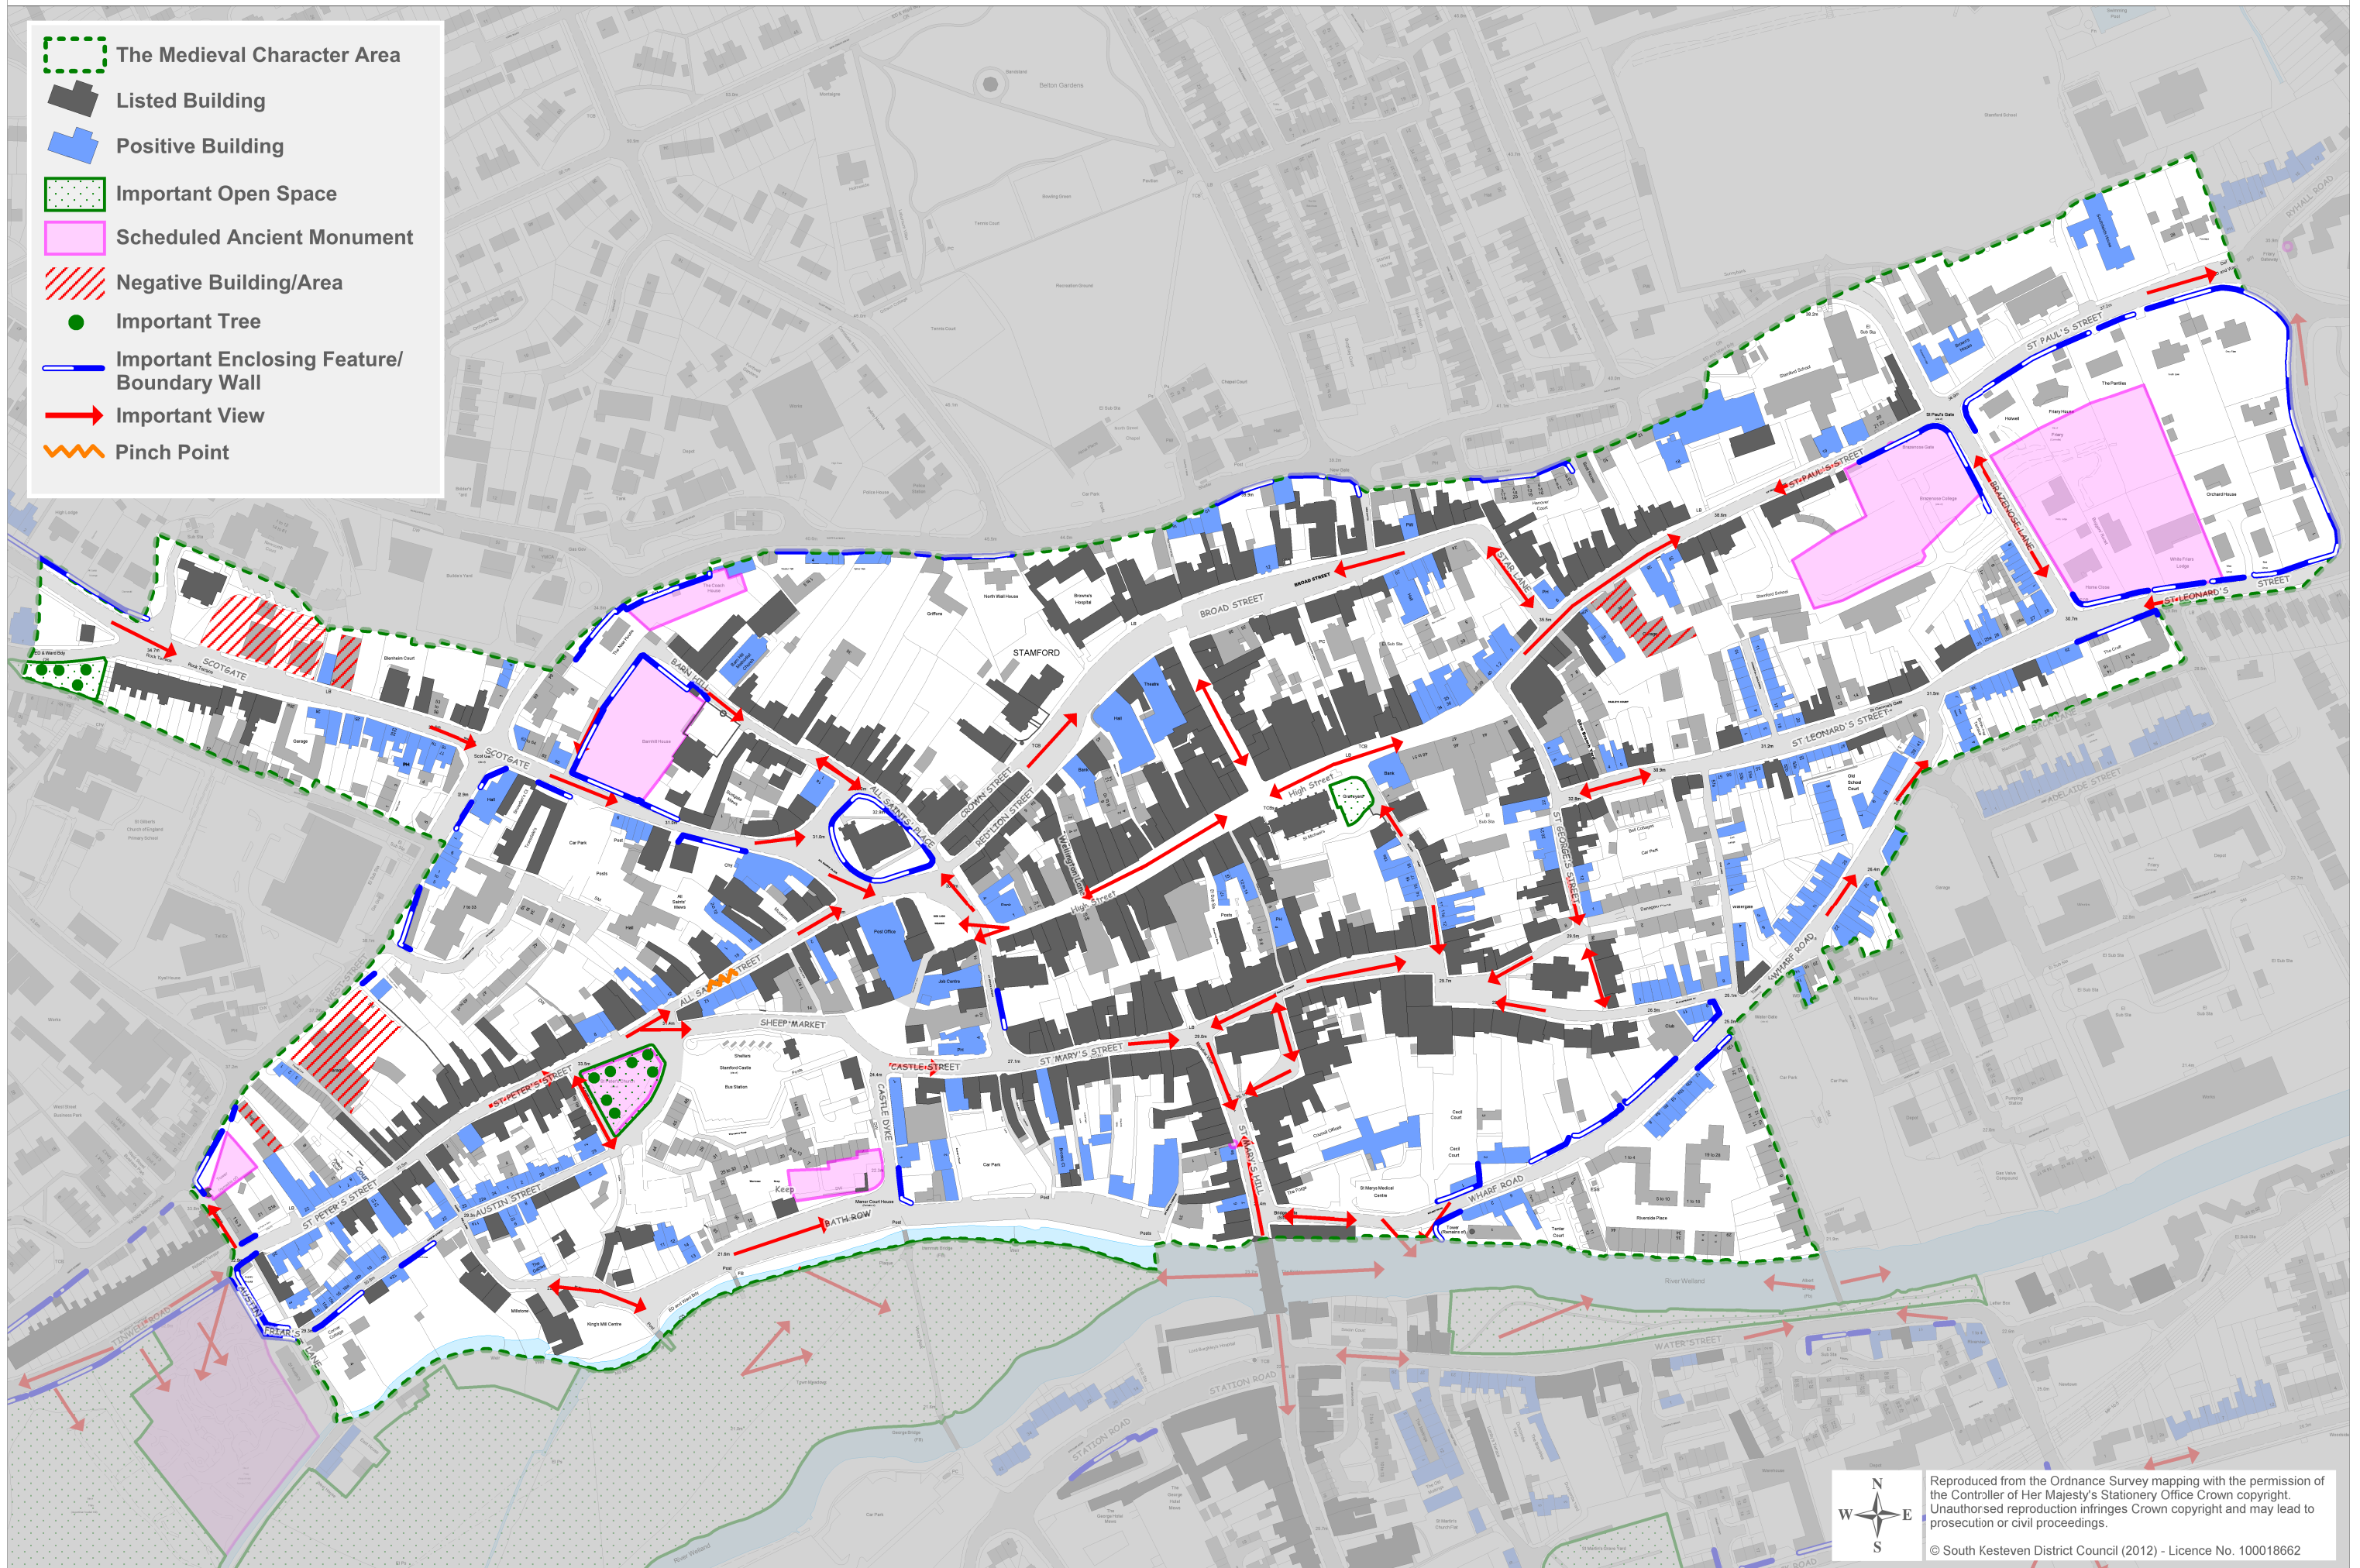

Analysis Map of Medieval Core Character Area

-  The Medieval Character Area
-  Listed Building
-  Positive Building
-  Important Open Space
-  Scheduled Ancient Monument
-  Negative Building/Area
-  Important Tree
-  Important Enclosing Feature/
Boundary Wall
-  Important View
-  Pinch Point

Reproduced from the Ordnance Survey mapping with the permission of the Controller of Her Majesty's Stationery Office Crown copyright. Unauthorised reproduction infringes Crown copyright and may lead to prosecution or civil proceedings.
 © South Kesteven District Council (2012) - Licence No. 100018662