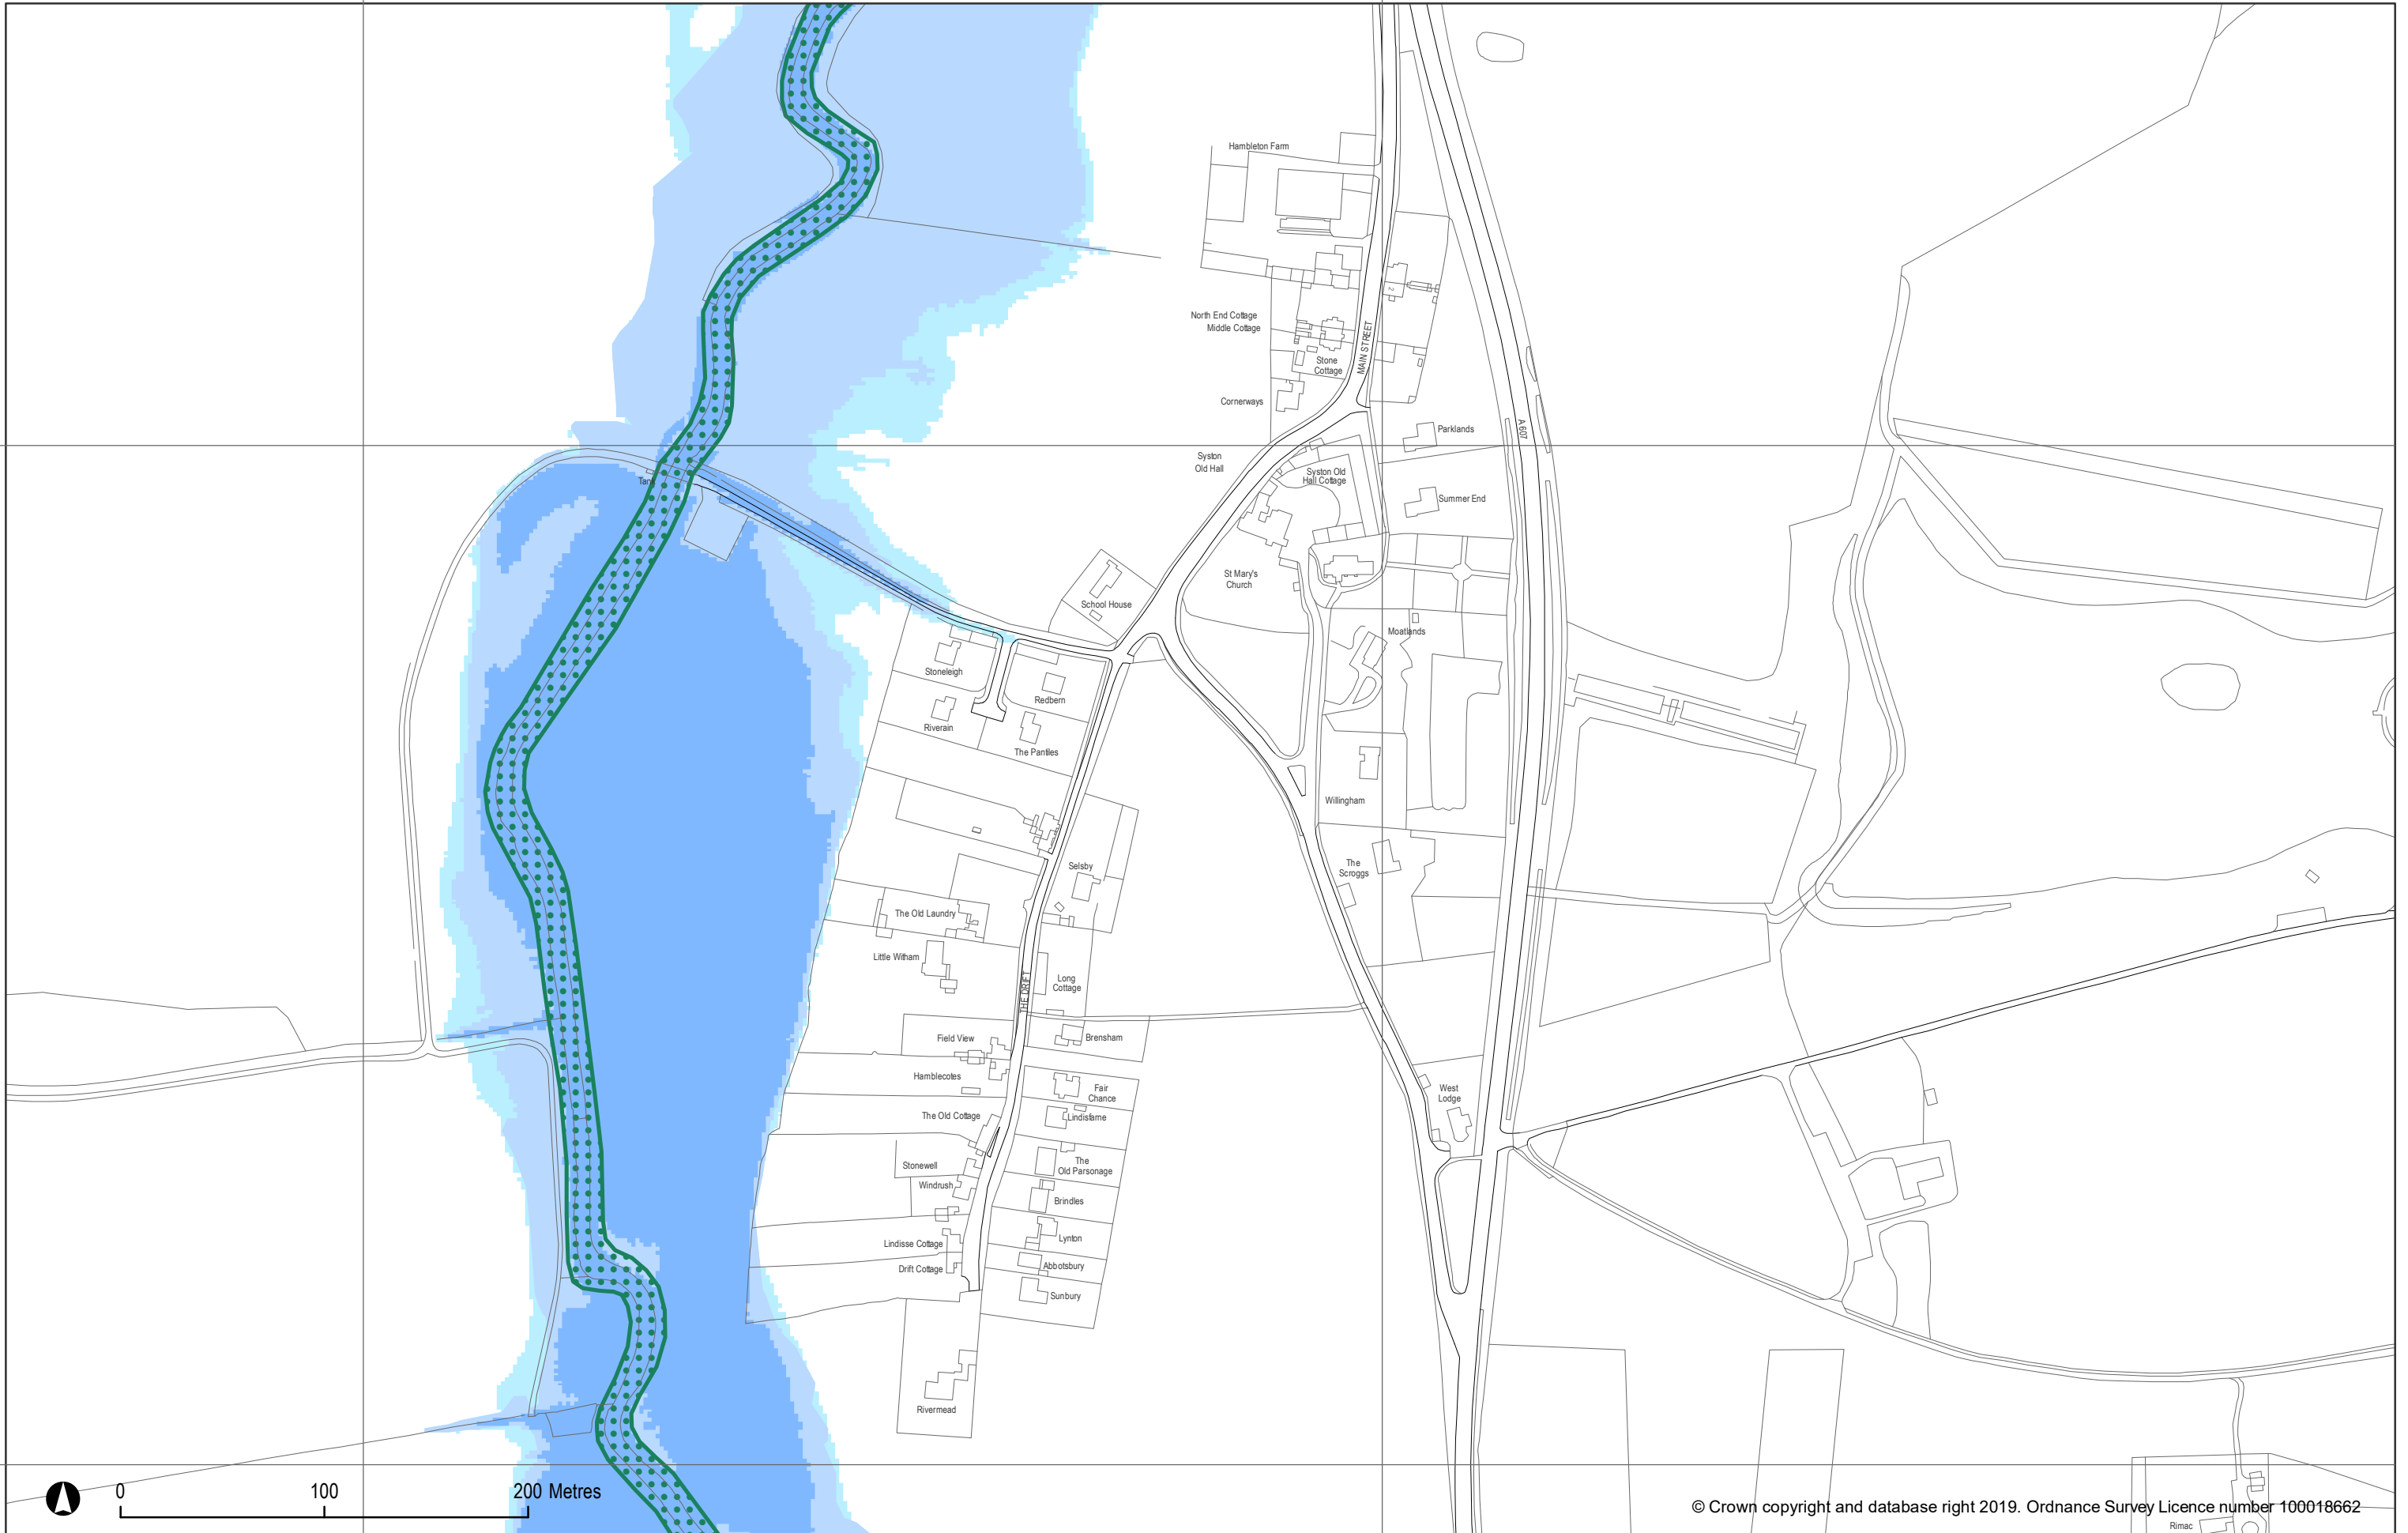

492500

493000

341000

340500

© Crown copyright and database right 2019. Ordnance Survey Licence number 100018662

© Natural England copyright 2019. Information licensed under the Open Government Licence v3.0. © Greater Lincolnshire Nature Partnership 2019

**SOUTH
KESTEVEN
DISTRICT
COUNCIL**

South Kesteven District Council
Local Plan to 2036 - Policies Map: Final

Inset 75: Syston