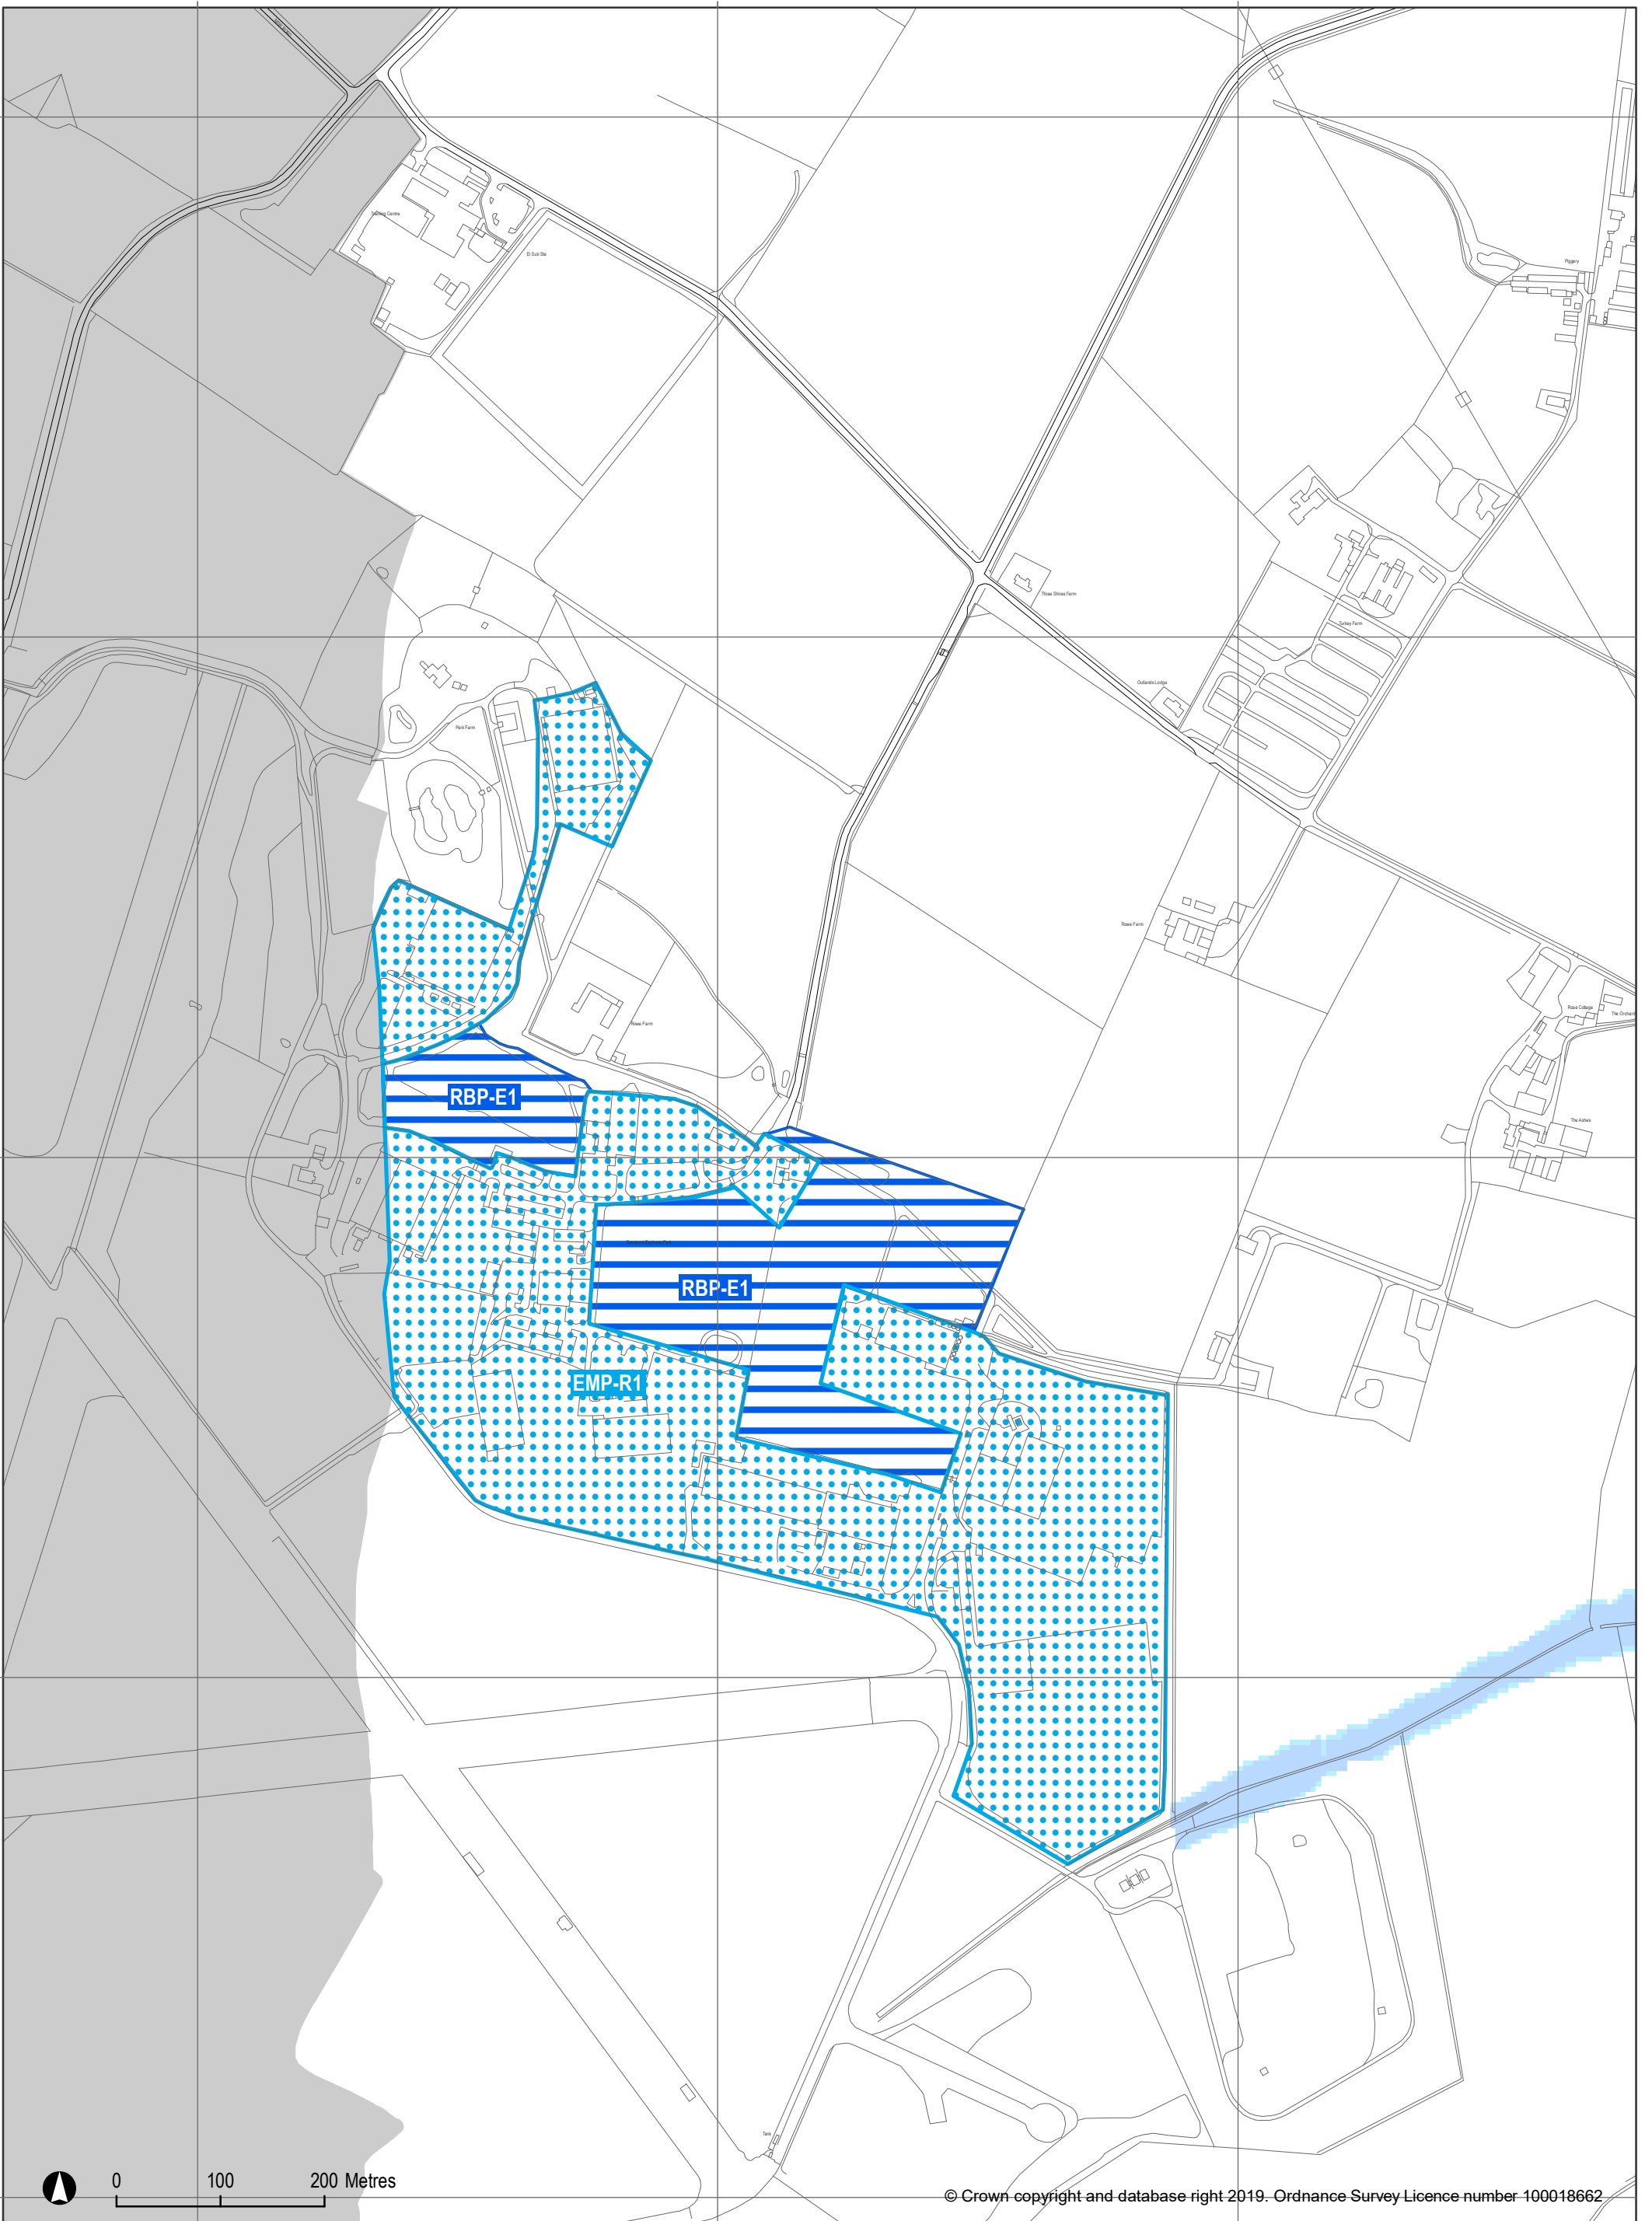

482000

482500

483000

343000

342500

342000

341500

341000

© Crown copyright and database right 2019. Ordnance Survey Licence number 100018662

© Natural England copyright 2019. Information licensed under the Open Government Licence v3.0. © Greater Lincolnshire Nature Partnership 2019

**SOUTH  
KESTEVEN  
DISTRICT  
COUNCIL**

**South Kesteven District Council**  
Local Plan to 2036 - Policies Map: Final

**Inset 64: Roseland Business Park**