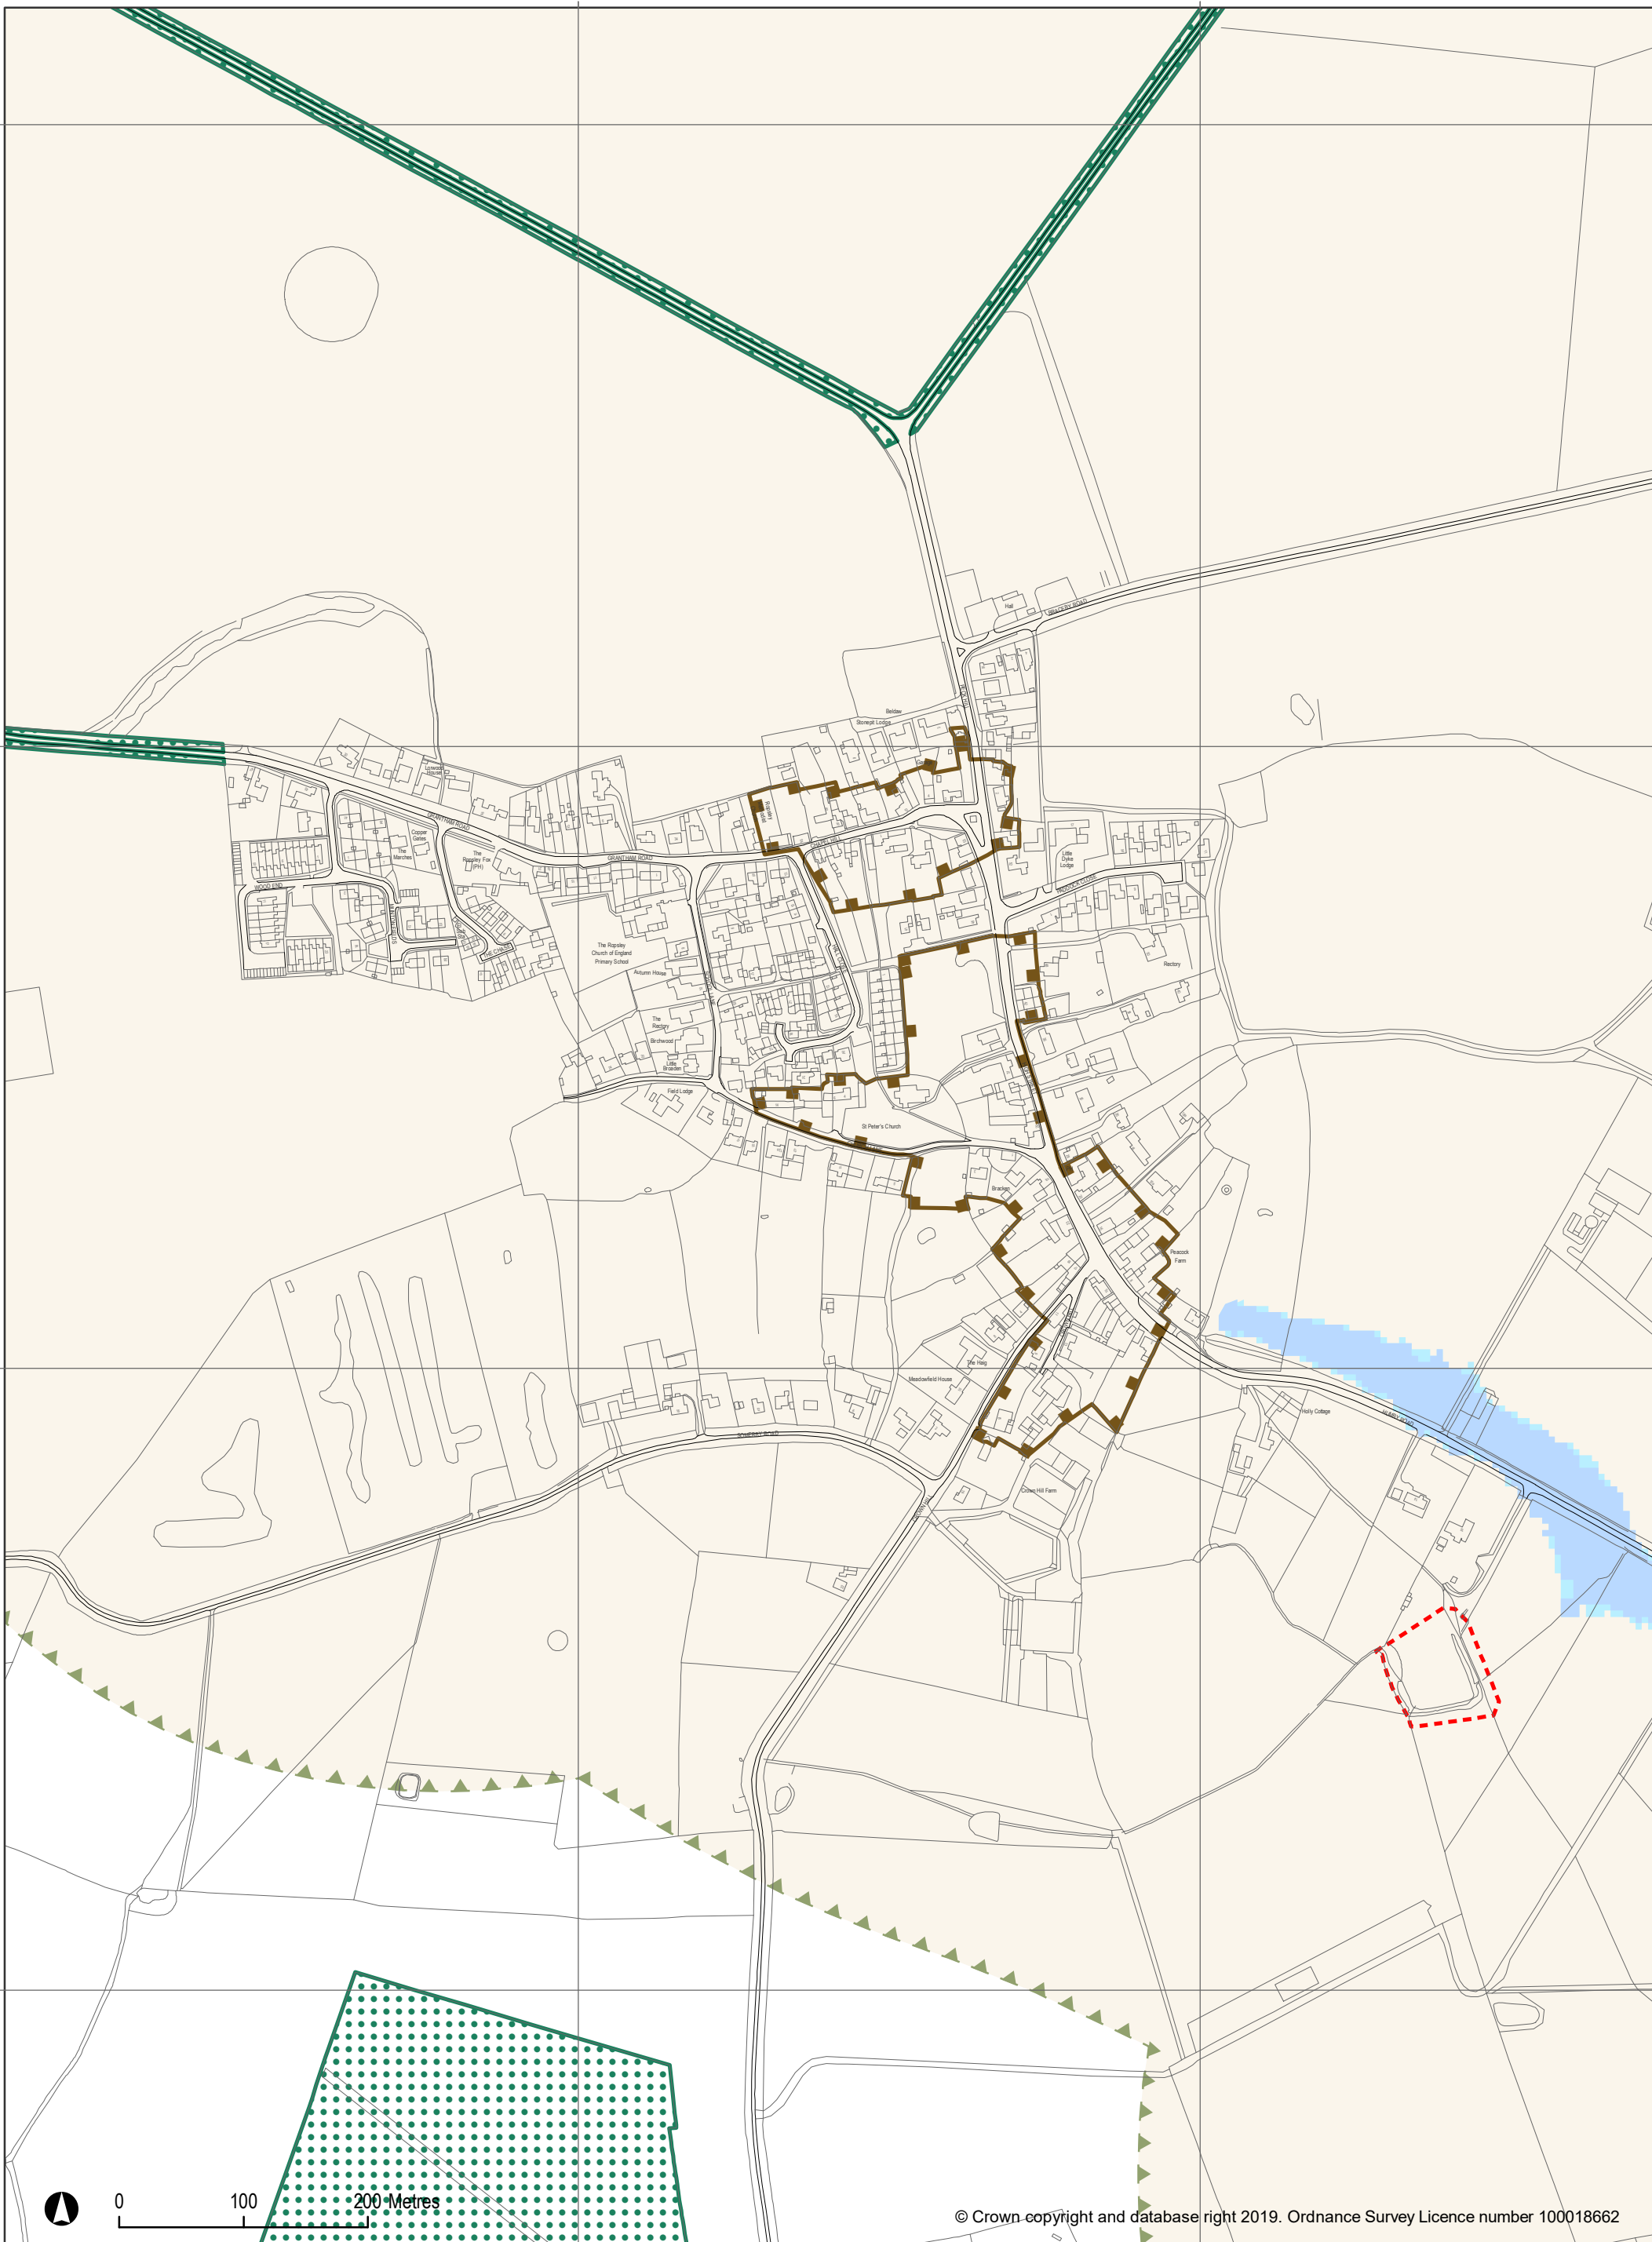

499000

499500

335000

334500

334000

333500

© Crown copyright and database right 2019. Ordnance Survey Licence number 100018662

© Natural England copyright 2019. Information licensed under the Open Government Licence v3.0. © Greater Lincolnshire Nature Partnership 2019

**SOUTH
KESTEVEN
DISTRICT
COUNCIL**

South Kesteven District Council
Local Plan to 2036 - Policies Map: Final

Inset 63: Ropsley