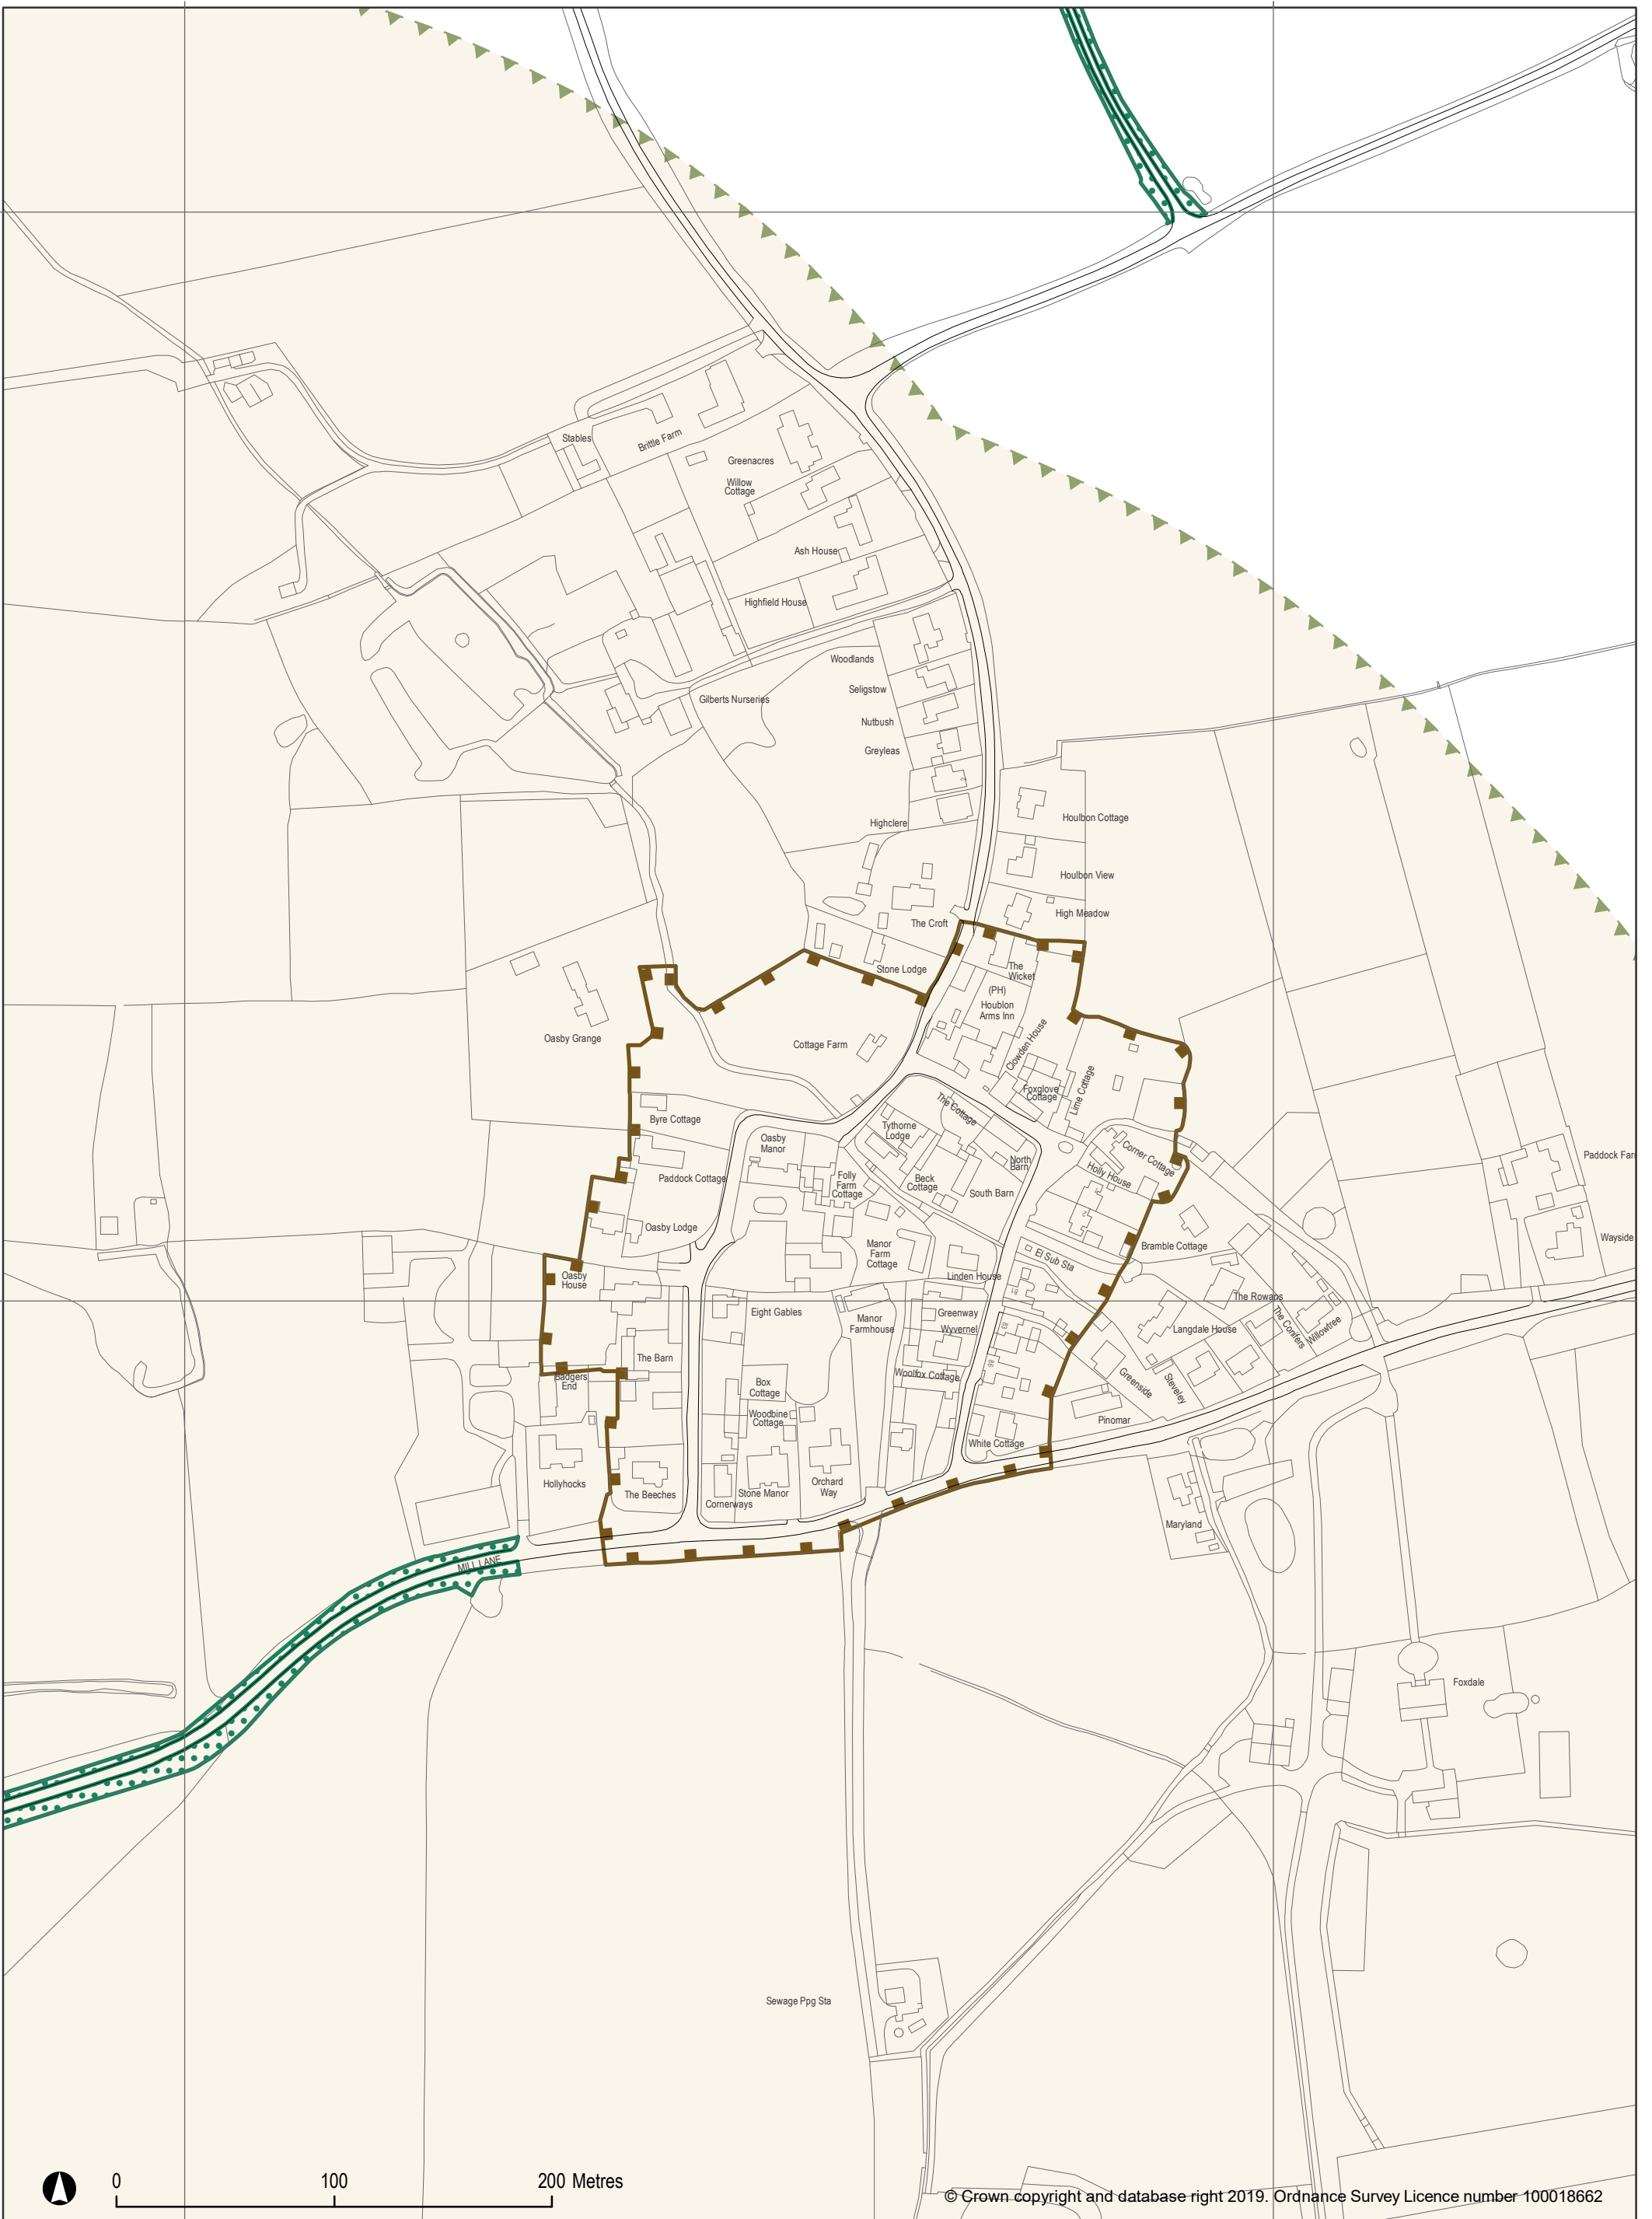

500000

500500

339500

339000

0 100 200 Metres

© Crown copyright and database right 2019. Ordnance Survey Licence number 100018662

**SOUTH
KESTEVEN
DISTRICT
COUNCIL**

**South Kesteven District Council
Local Plan to 2036 - Policies Map: Final**

© Natural England copyright 2019. Information licensed under the Open Government Licence v3.0. © Greater Lincolnshire Nature Partnership 2019

Inset 58: Oasby