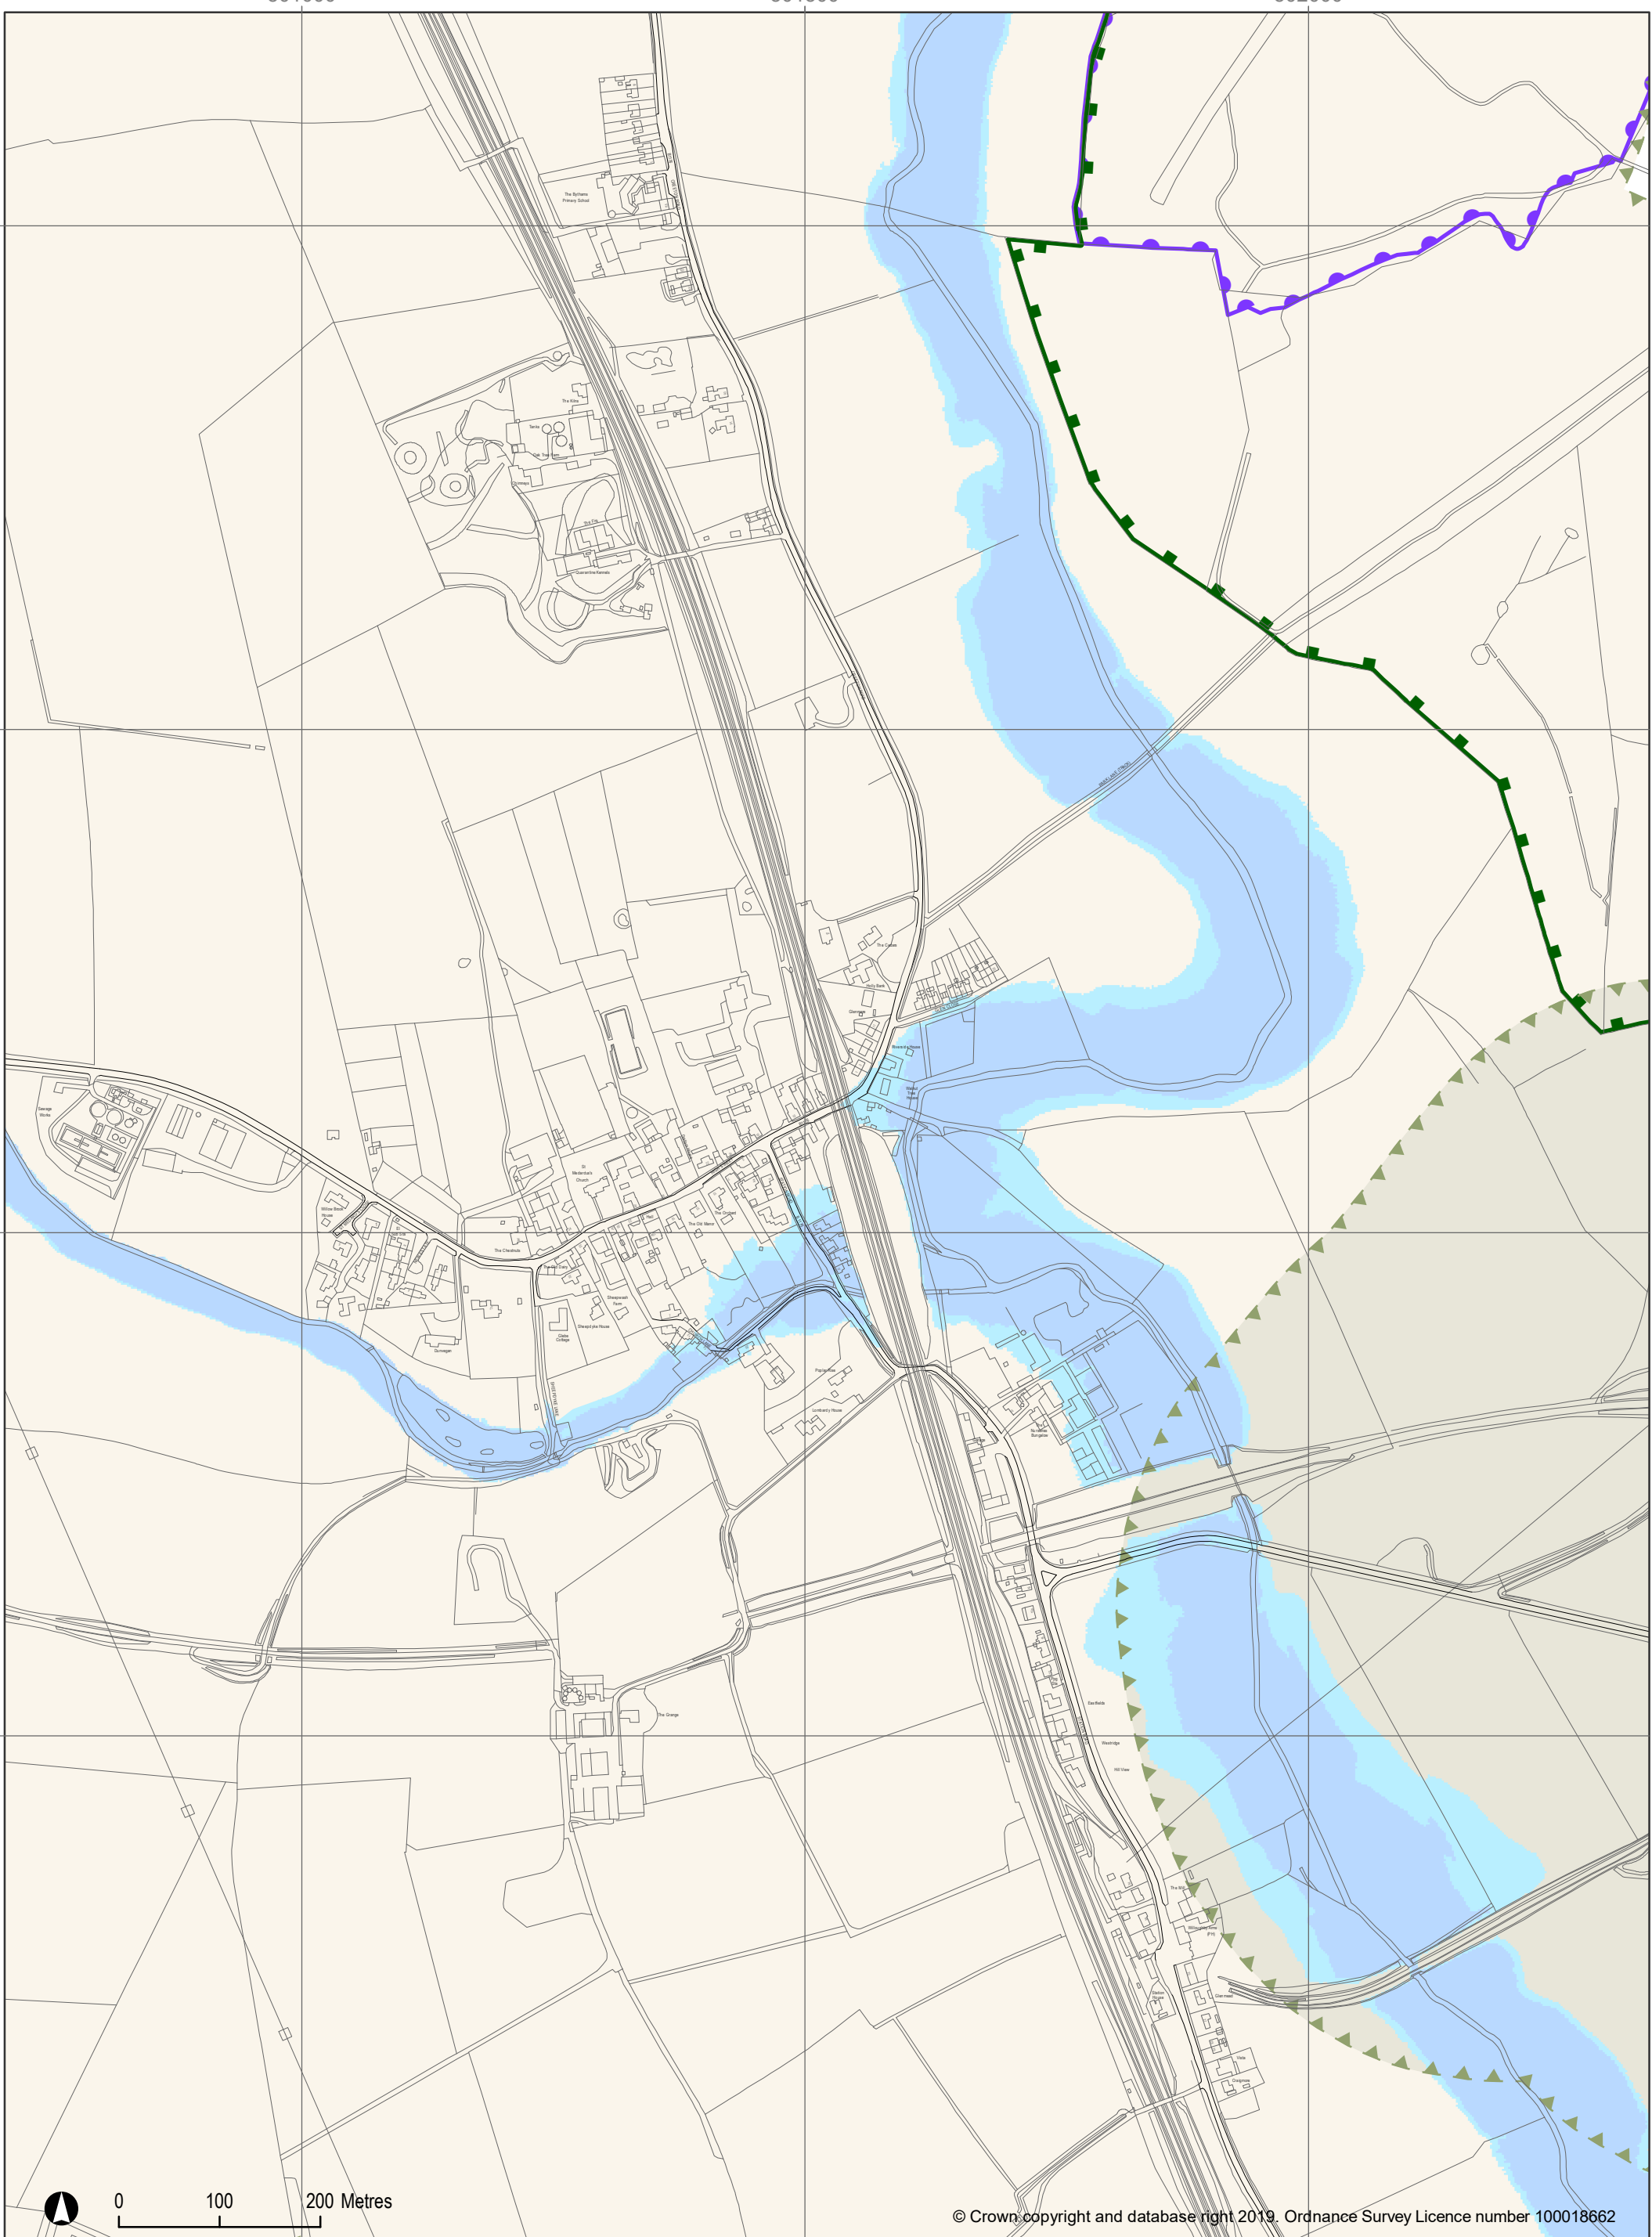

501000

501500

502000

319000

318500

318000

317500

317000

© Crown copyright and database right 2019. Ordnance Survey Licence number 100018662

© Natural England copyright 2019. Information licensed under the Open Government Licence v3.0. © Greater Lincolnshire Nature Partnership 2019

**SOUTH
KESTEVEN
DISTRICT
COUNCIL**

South Kesteven District Council
Local Plan to 2036 - Policies Map: Final

Inset 52: Little Bytham