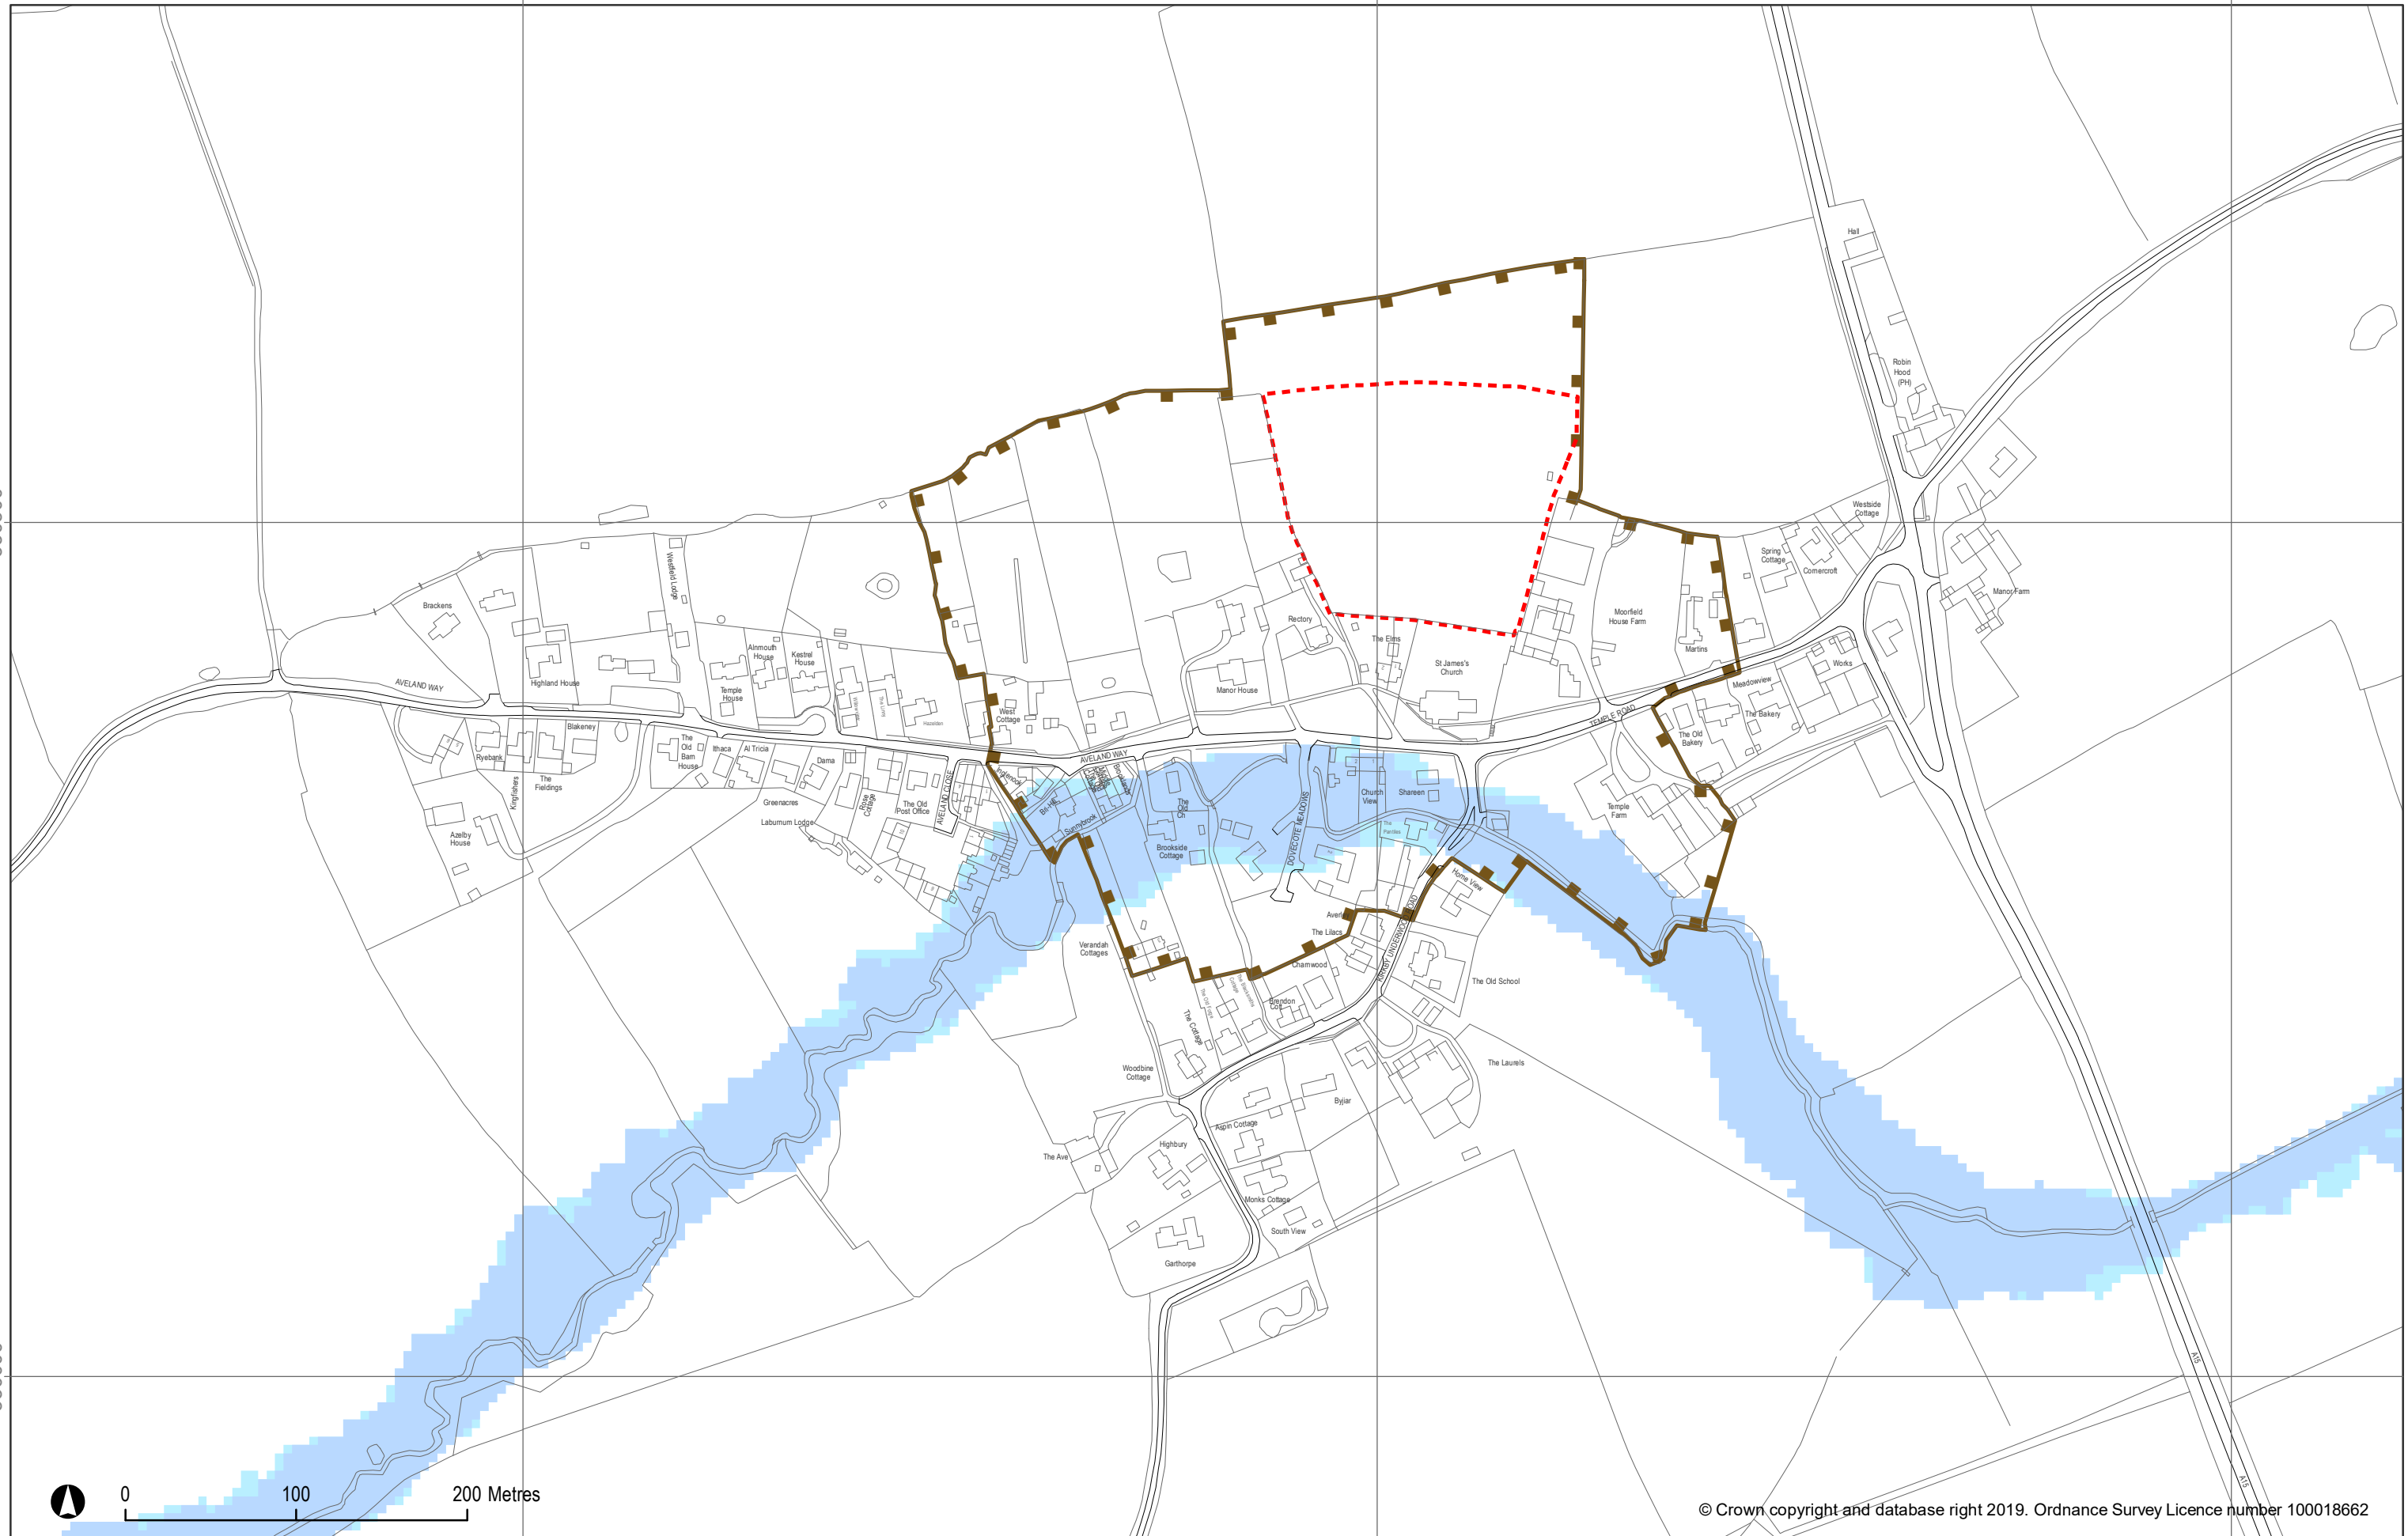

508000

508500

509000

330500

330000

© Crown copyright and database right 2019. Ordnance Survey Licence number 100018662

© Natural England copyright 2019. Information licensed under the Open Government Licence v3.0. © Greater Lincolnshire Nature Partnership 2019

**SOUTH
KESTEVEN
DISTRICT
COUNCIL**

South Kesteven District Council
Local Plan to 2036 - Policies Map: Final

Inset 4: Aslackby