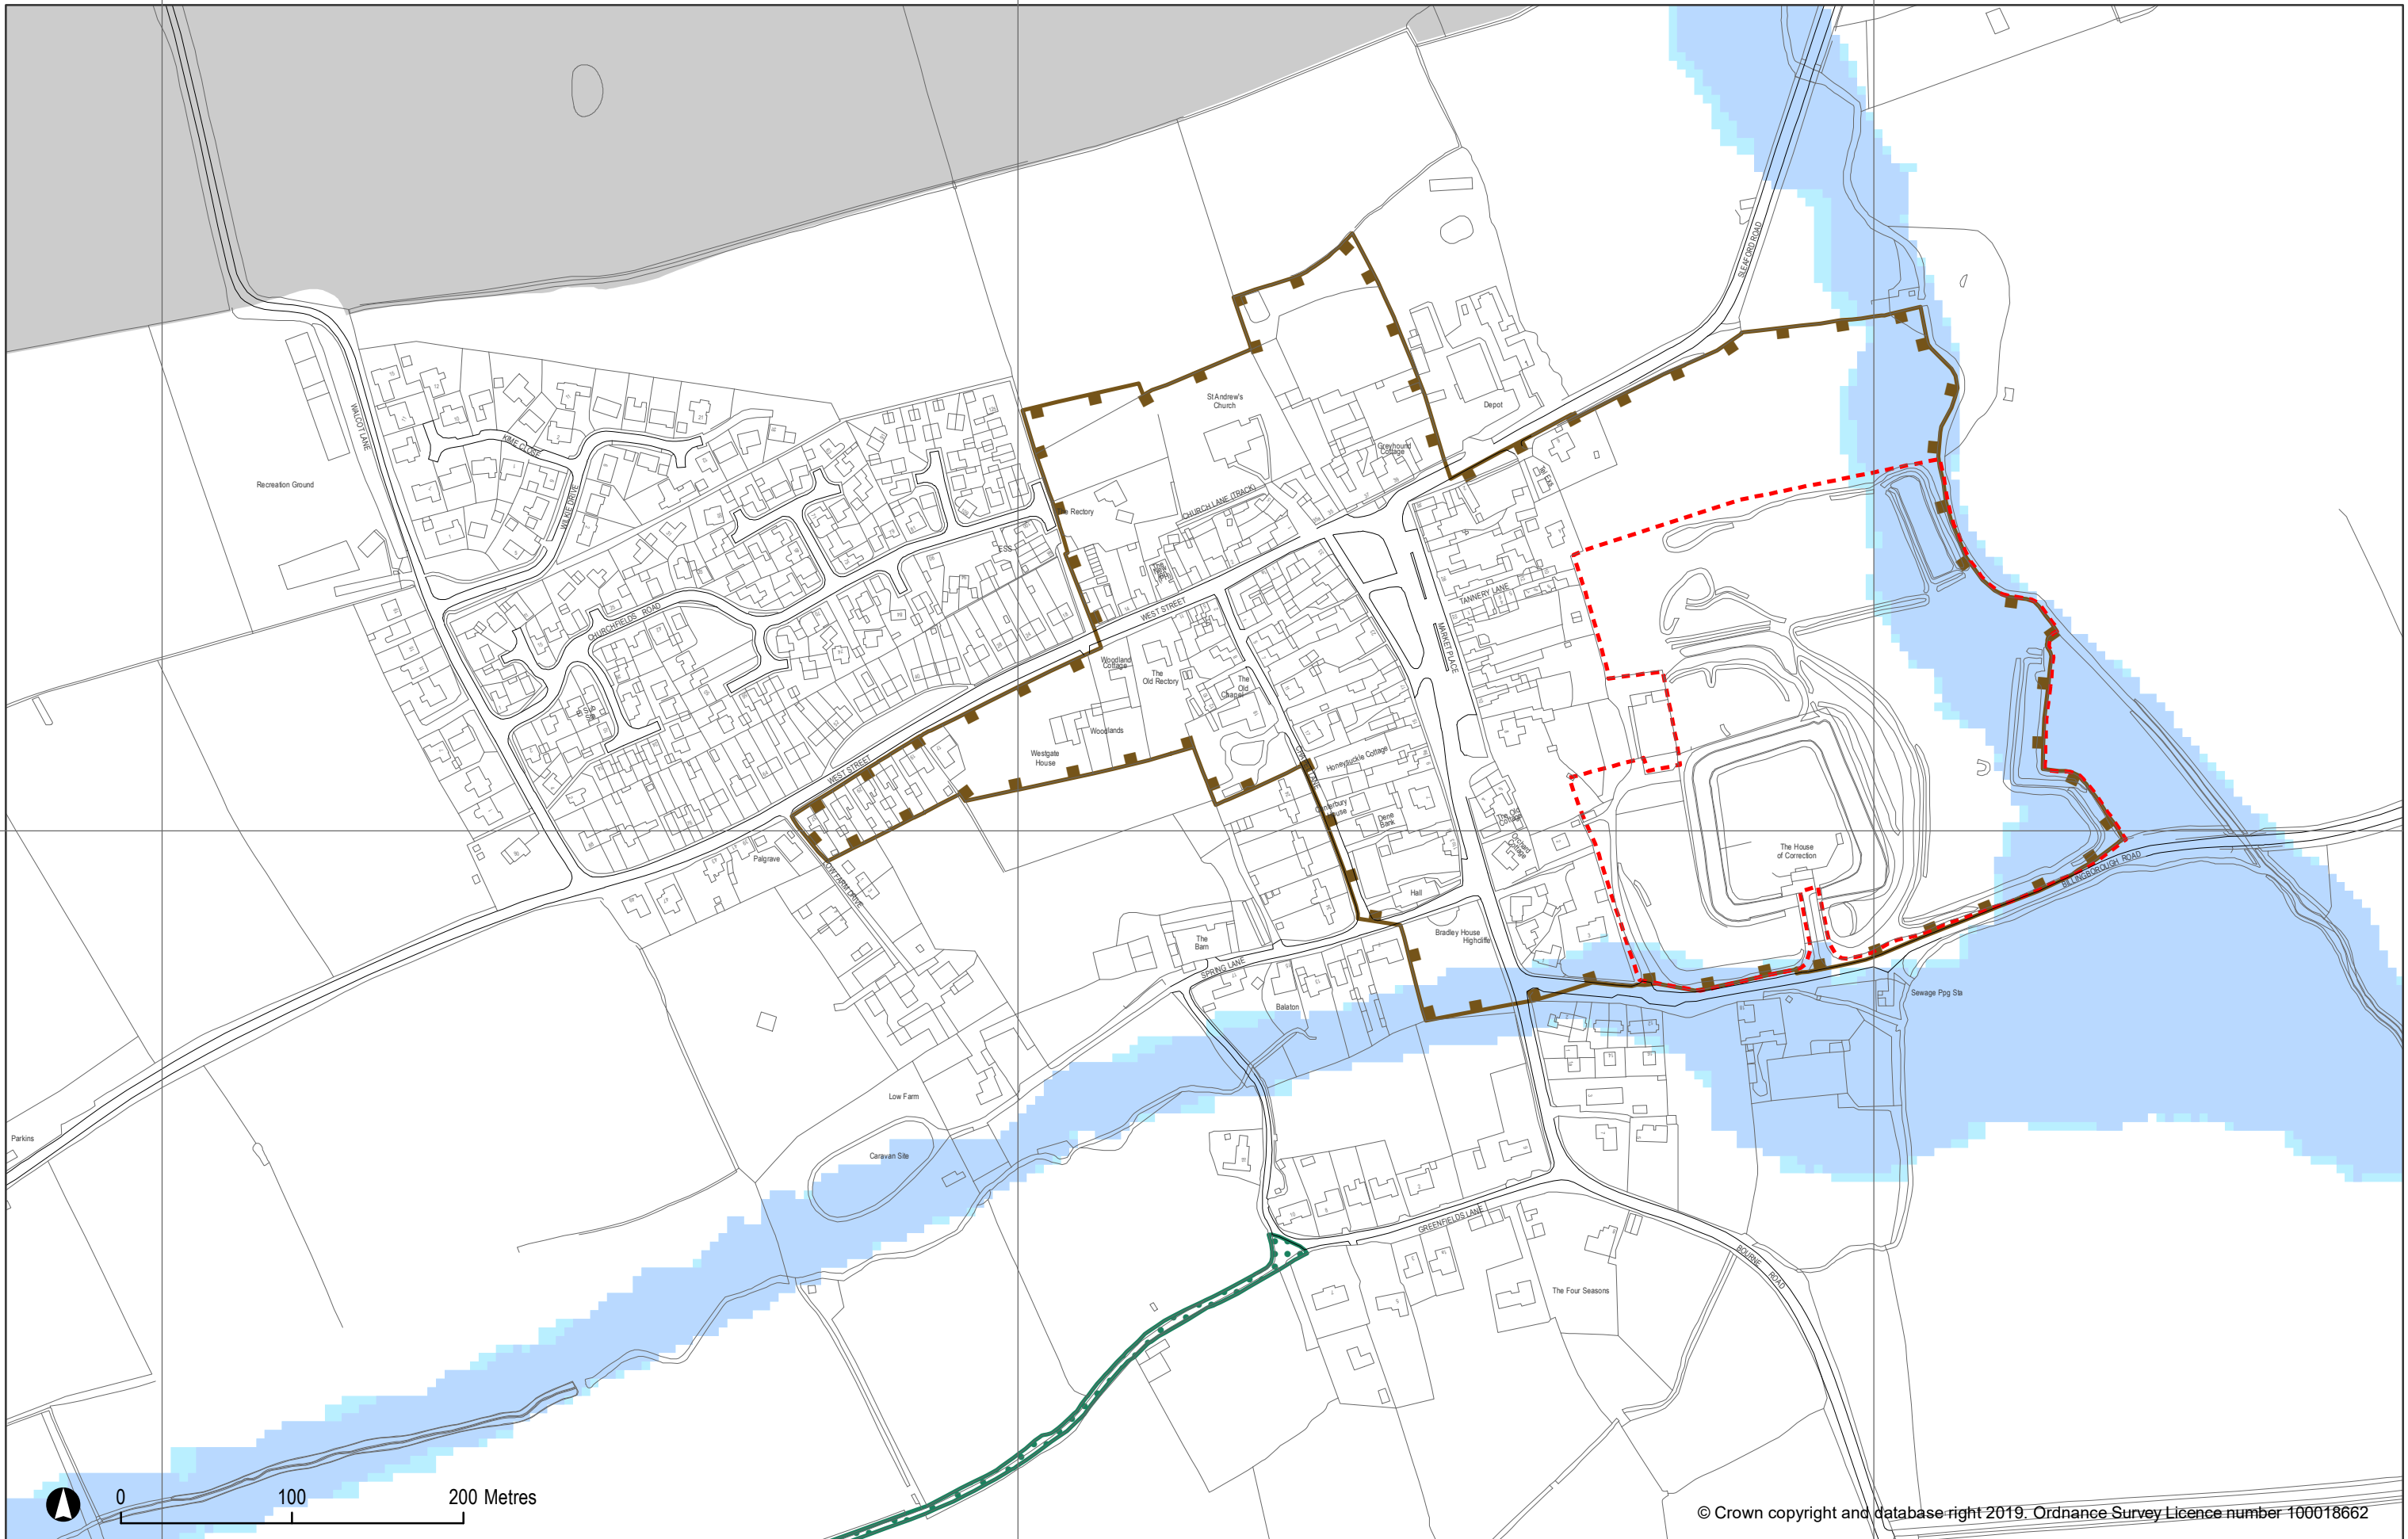

506500

507000

507500

333500

© Crown copyright and database right 2019. Ordnance Survey Licence number 100018662

© Natural England copyright 2019. Information licensed under the Open Government Licence v3.0. © Greater Lincolnshire Nature Partnership 2019

**SOUTH
KESTEVEN
DISTRICT
COUNCIL**

South Kesteven District Council
Local Plan to 2036 - Policies Map: Final

Inset 31: Folkingham