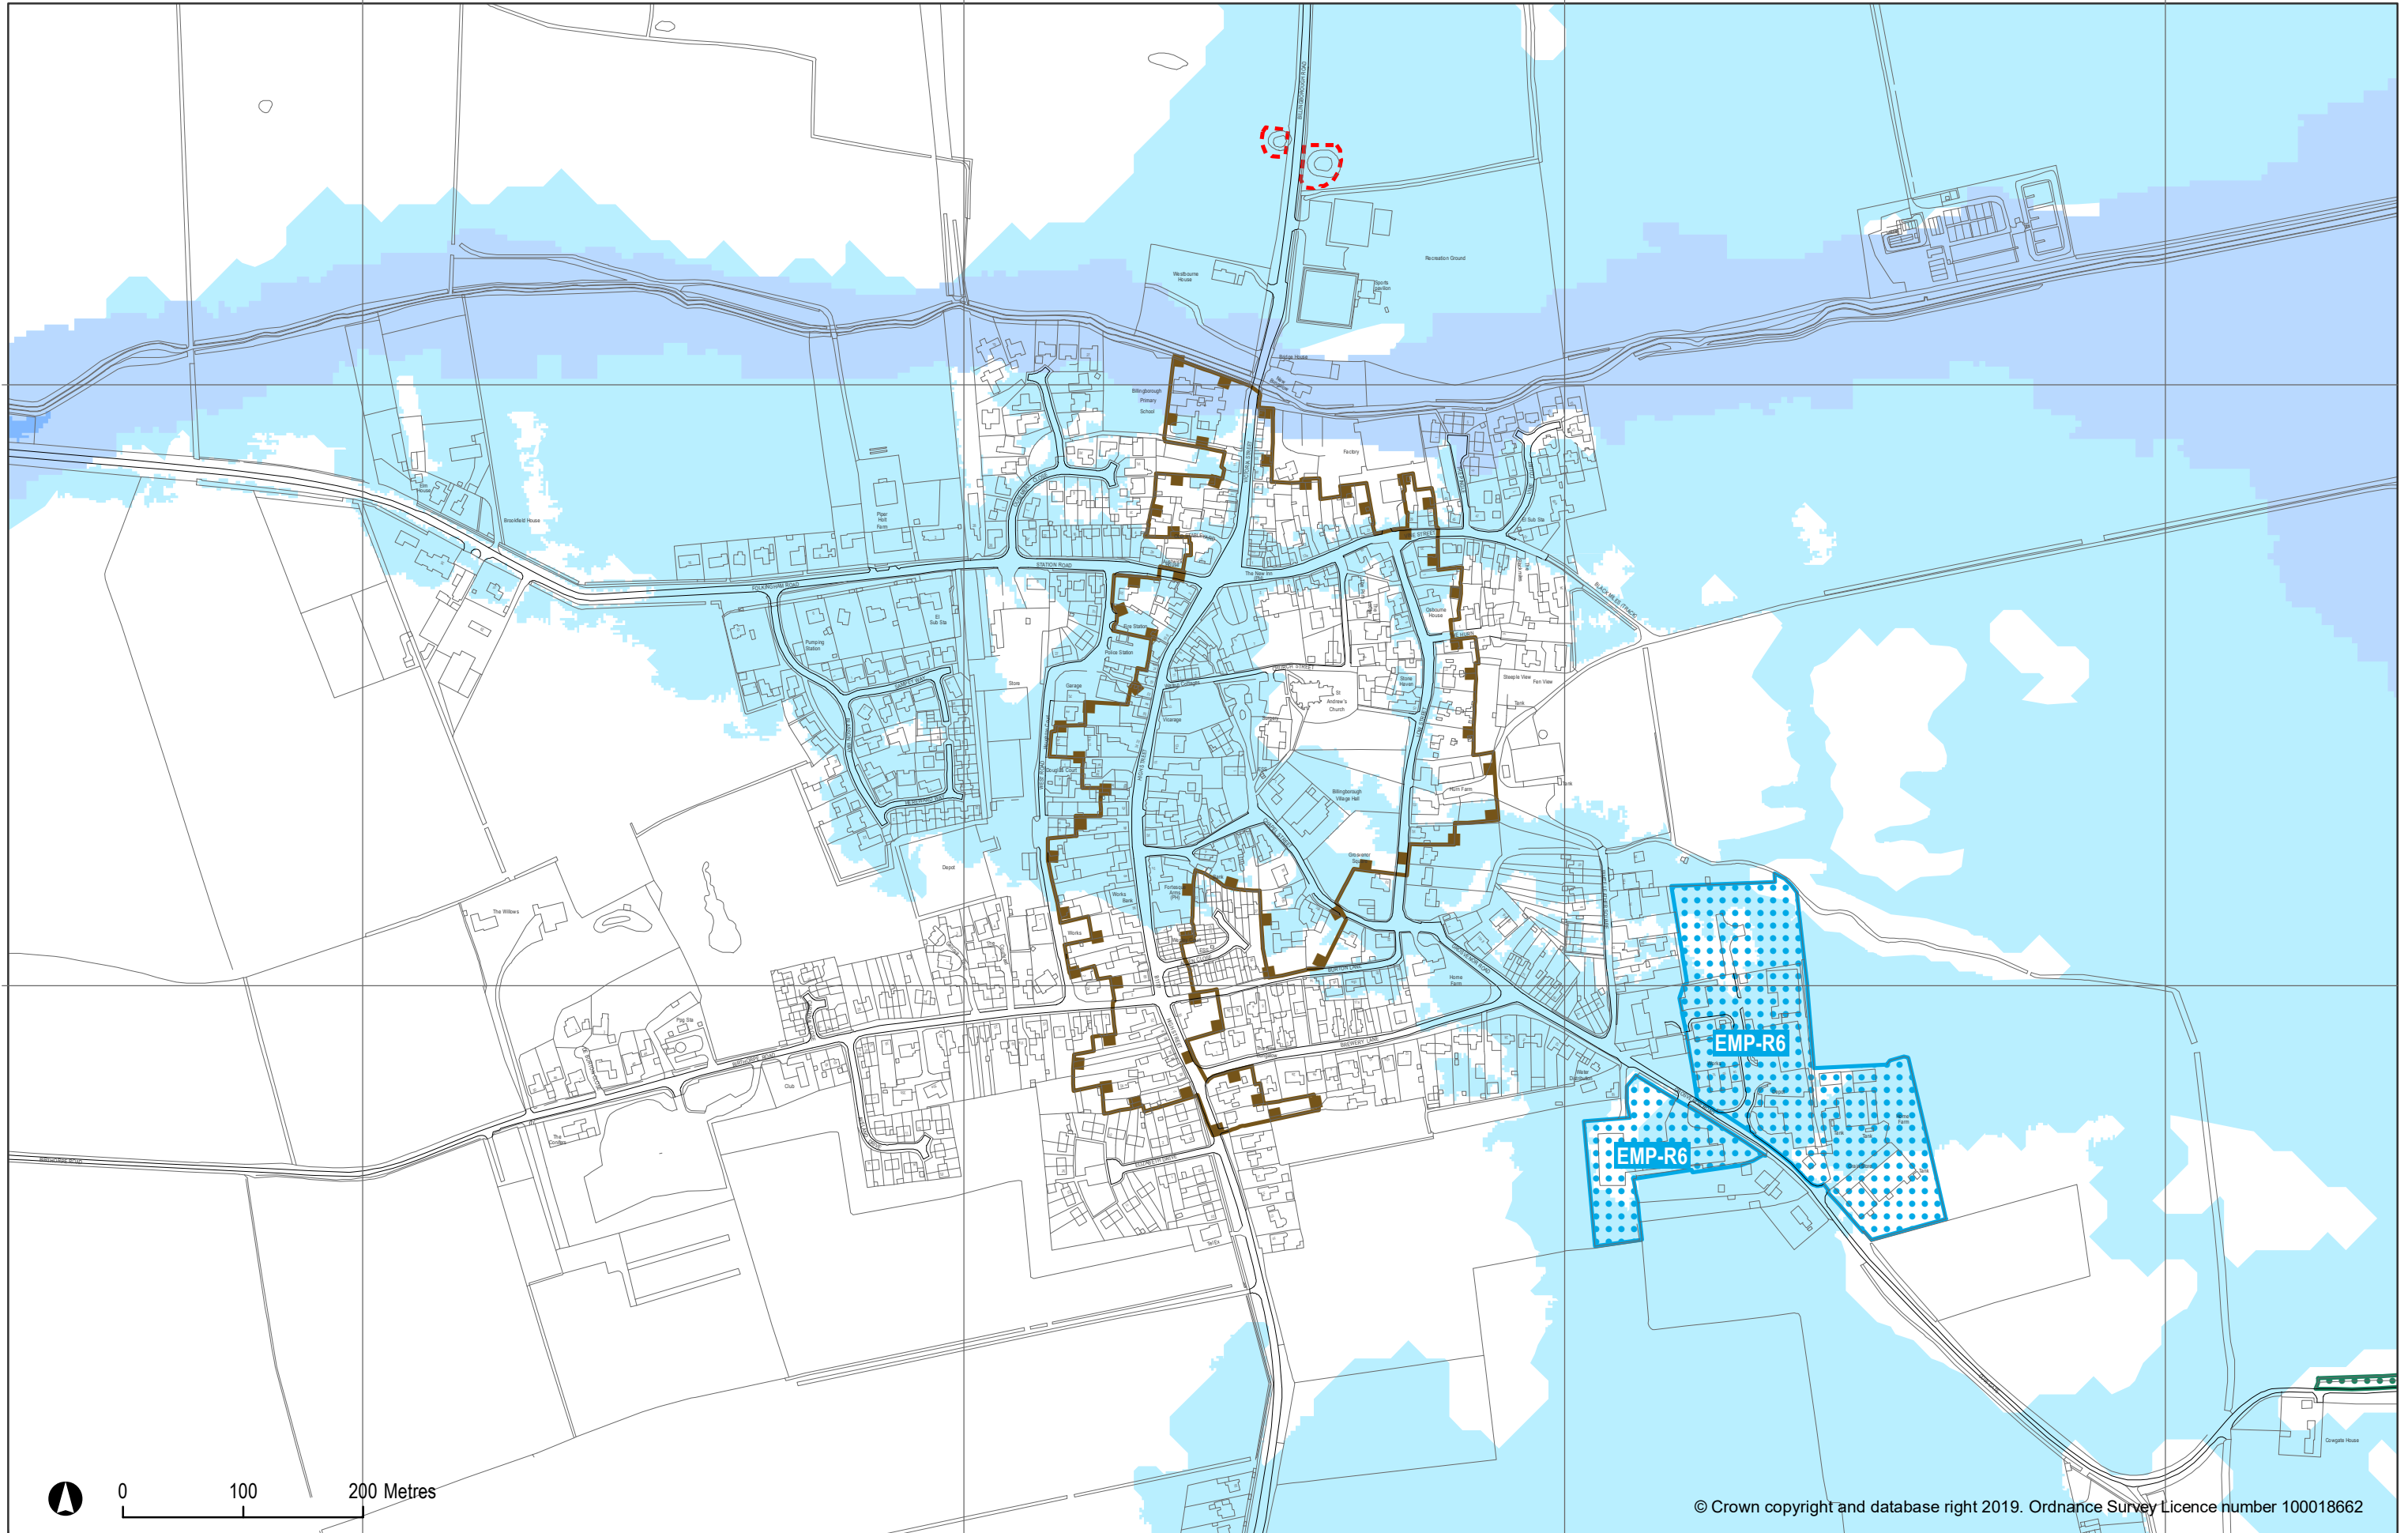

511000

511500

512000

512500

334500

334000

© Crown copyright and database right 2019. Ordnance Survey Licence number 100018662

© Natural England copyright 2019. Information licensed under the Open Government Licence v3.0. © Greater Lincolnshire Nature Partnership 2019

**SOUTH
KESTEVEN
DISTRICT
COUNCIL**

South Kesteven District Council
Local Plan to 2036 - Policies Map: Final

Inset 10: Billingsborough