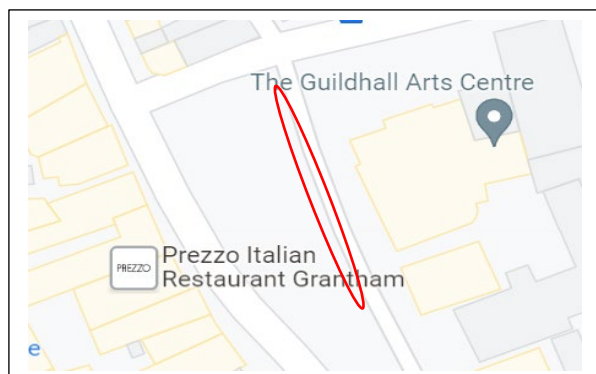

Taxi Ranks

All taxi rank locations can be seen via [Lincolnshire County Council - parking restriction location finder](#)

Bourne

North Street

Image capture Jul 2021 ©2022 Google

Map data ©2022 Google

Grantham

Conduit Lane

Image capture Jul 2021 ©2022 Google

Map data ©2022 Google

St Peters Hill

Image capture Oct 2015 ©2022 Google

Map data ©2022 Google

Station Road – the rank is 24hrs, managed by LNER

Image capture Sept 2018 ©2022 Google

Map data ©2022 Google

Westgate

Image capture 2022 SKDC

Map data ©2022 Google

Wharf Road

Image capture Jul 2021 ©2022 Google

Map data ©2022 Google

Market Deeping

Market Place – rank only between 9.30pm to 7am (daily)

Image capture 2016 ©2022 Google

Map data ©2022 Google

Stamford

Broad Street

Image capture Oct 2018 ©Google 2022

Map data ©2022 Google

Star Lane – rank on Fridays only between 8am – 6pm