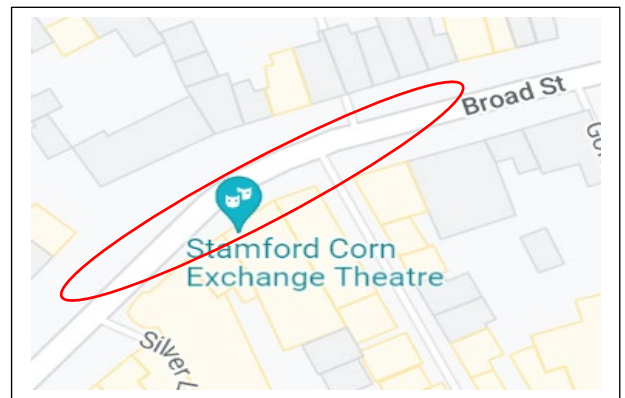

Taxi Ranks

All taxi rank locations can be seen via [Lincolnshire County Council - parking restriction location finder](#)

Bourne

North Street

Image capture Jul 2021 ©2022 Google

Map data ©2022 Google

Grantham

Map data ©2022 Google

Westgate

Image capture 2022 SKDC

Map data ©2022 Google

Wharf Road

Image capture Jul 2021 ©2022 Google

Map data ©2022 Google

Market Deeping

Market Place – rank only between 9.30pm to 7am (daily)

Image capture 2016 ©2022 Google

Map data ©2022 Google

Stamford

Broad Street

Image capture Oct 2018 ©Google 2022

Map data ©2022 Google

Star Lane – rank on Fridays only between 8am – 6pm

Image capture Oct 2018 ©2022 Google

Map data ©2022 Google