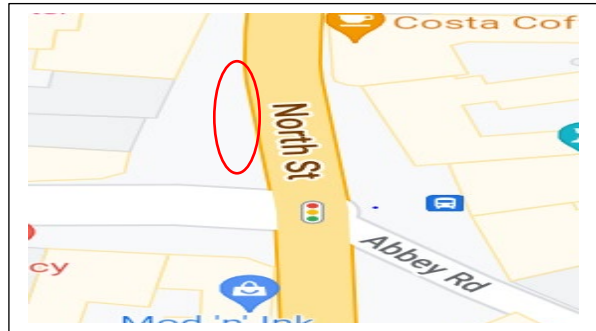

Taxi Ranks

All taxi rank locations can be seen via [Lincolnshire County Council - parking restriction location finder](#)

Bourne

North Street

Image capture Jul 2021 ©2022 Google

Map data ©2022 Google

Grantham

Conduit Lane

Image capture Jul 2021 ©2022 Google

Map data ©2022 Google

St Peters Hill

Image capture Oct 2015 ©2022 Google

Map data ©2022 Google

Station Road – the rank is 24hrs, managed by LNER

Image capture Sept 2018 ©2022 Google

Map data ©2022 Google

Westgate

Image capture 2022 SKDC

Map data ©2022 Google

Wharf Road

Image capture Jul 2021 ©2022 Google

Map data ©2022 Google

Market Deeping

Market Place – rank only between 9.30pm to 7am (daily)

Image capture 2016 ©2022 Google

Map data ©2022 Google

Stamford

Broad Street

Image capture Oct 2018 ©Google 2022

Map data ©2022 Google

Star Lane – rank on Fridays only between 8am – 6pm