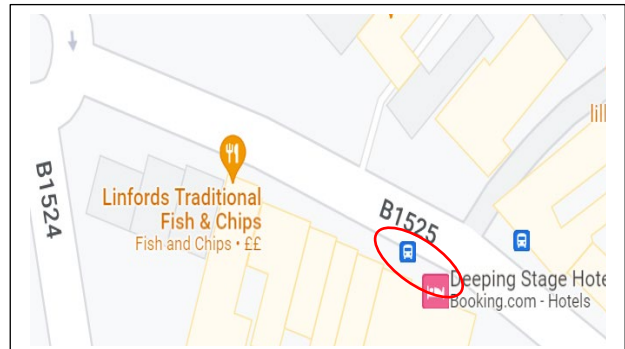

Map data ©2022 Google

Westgate

Image capture 2022 SKDC

Map data ©2022 Google

Wharf Road

Image capture Jul 2021 ©2022 Google

Map data ©2022 Google

Market Deeping

Market Place – rank only between 9.30pm to 7am (daily)

Image capture 2016 ©2022 Google

Map data ©2022 Google

Stamford

Broad Street

Image capture Oct 2018 ©Google 2022

Map data ©2022 Google

Star Lane – rank on Fridays only between 8am – 6pm