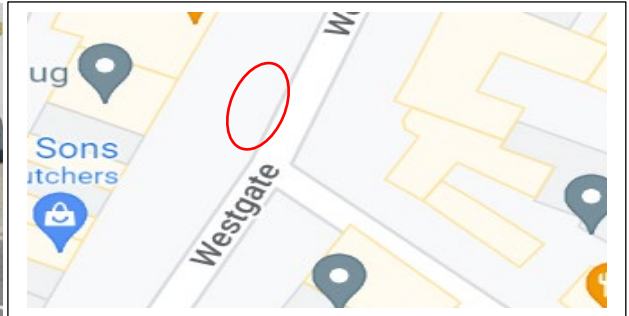

Taxi Ranks

All taxi rank locations can be seen via [Lincolnshire County Council - parking restriction location finder](#)

Bourne

North Street

Image capture Jul 2021 ©2022 Google

Map data ©2022 Google

Grantham

Conduit Lane

Image capture Jul 2021 ©2022 Google

Map data ©2022 Google

St Peters Hill

Image capture Oct 2015 ©2022 Google

Map data ©2022 Google

Station Road – the rank is 24hrs, managed by LNER

Image capture Sept 2018 ©2022 Google

Map data ©2022 Google

Westgate

Image capture 2022 SKDC

Map data ©2022 Google

Wharf Road

Image capture Jul 2021 ©2022 Google

Map data ©2022 Google

Market Deeping

Market Place – rank only between 9.30pm to 7am (daily)

Image capture 2016 ©2022 Google

Map data ©2022 Google

Stamford

Broad Street

Image capture Oct 2018 ©Google 2022

Map data ©2022 Google

Star Lane – rank on Fridays only between 8am – 6pm