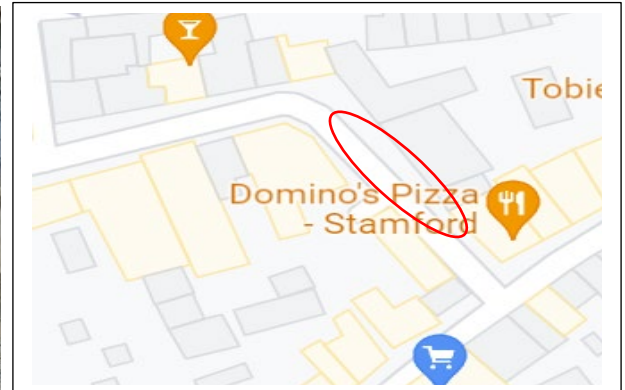

Taxi Ranks

All taxi rank locations can be seen via [Lincolnshire County Council - parking restriction location finder](#)

Bourne

North Street

Image capture Jul 2021 ©2022 Google

Map data ©2022 Google

Grantham

Map data ©2022 Google

Westgate

Image capture 2022 SKDC

Map data ©2022 Google

Wharf Road

Image capture Jul 2021 ©2022 Google

Map data ©2022 Google

Market Deeping

Market Place – rank only between 9.30pm to 7am (daily)

Image capture 2016 ©2022 Google

Map data ©2022 Google

Stamford

Broad Street

Image capture Oct 2018 ©Google 2022

Map data ©2022 Google

Star Lane – rank on Fridays only between 8am – 6pm

Image capture Oct 2018 ©2022 Google

Map data ©2022 Google