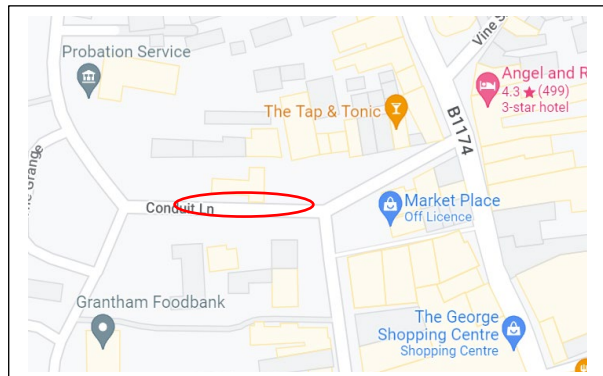

Taxi Ranks

All taxi rank locations can be seen via [Lincolnshire County Council - parking restriction location finder](#)

Bourne

North Street

Image capture Jul 2021 ©2022 Google

Map data ©2022 Google

Grantham

Conduit Lane

Image capture Jul 2021 ©2022 Google

Map data ©2022 Google

St Peters Hill

Image capture Oct 2015 ©2022 Google

Map data ©2022 Google

Station Road – the rank is 24hrs, managed by LNER

Image capture Sept 2018 ©2022 Google

Map data ©2022 Google

Westgate

Image capture 2022 SKDC

Map data ©2022 Google

Wharf Road

Image capture Jul 2021 ©2022 Google

Map data ©2022 Google

Market Deeping

Market Place – rank only between 9.30pm to 7am (daily)

Image capture 2016 ©2022 Google

Map data ©2022 Google

Stamford

Broad Street

Image capture Oct 2018 ©Google 2022

Map data ©2022 Google

Star Lane – rank on Fridays only between 8am – 6pm