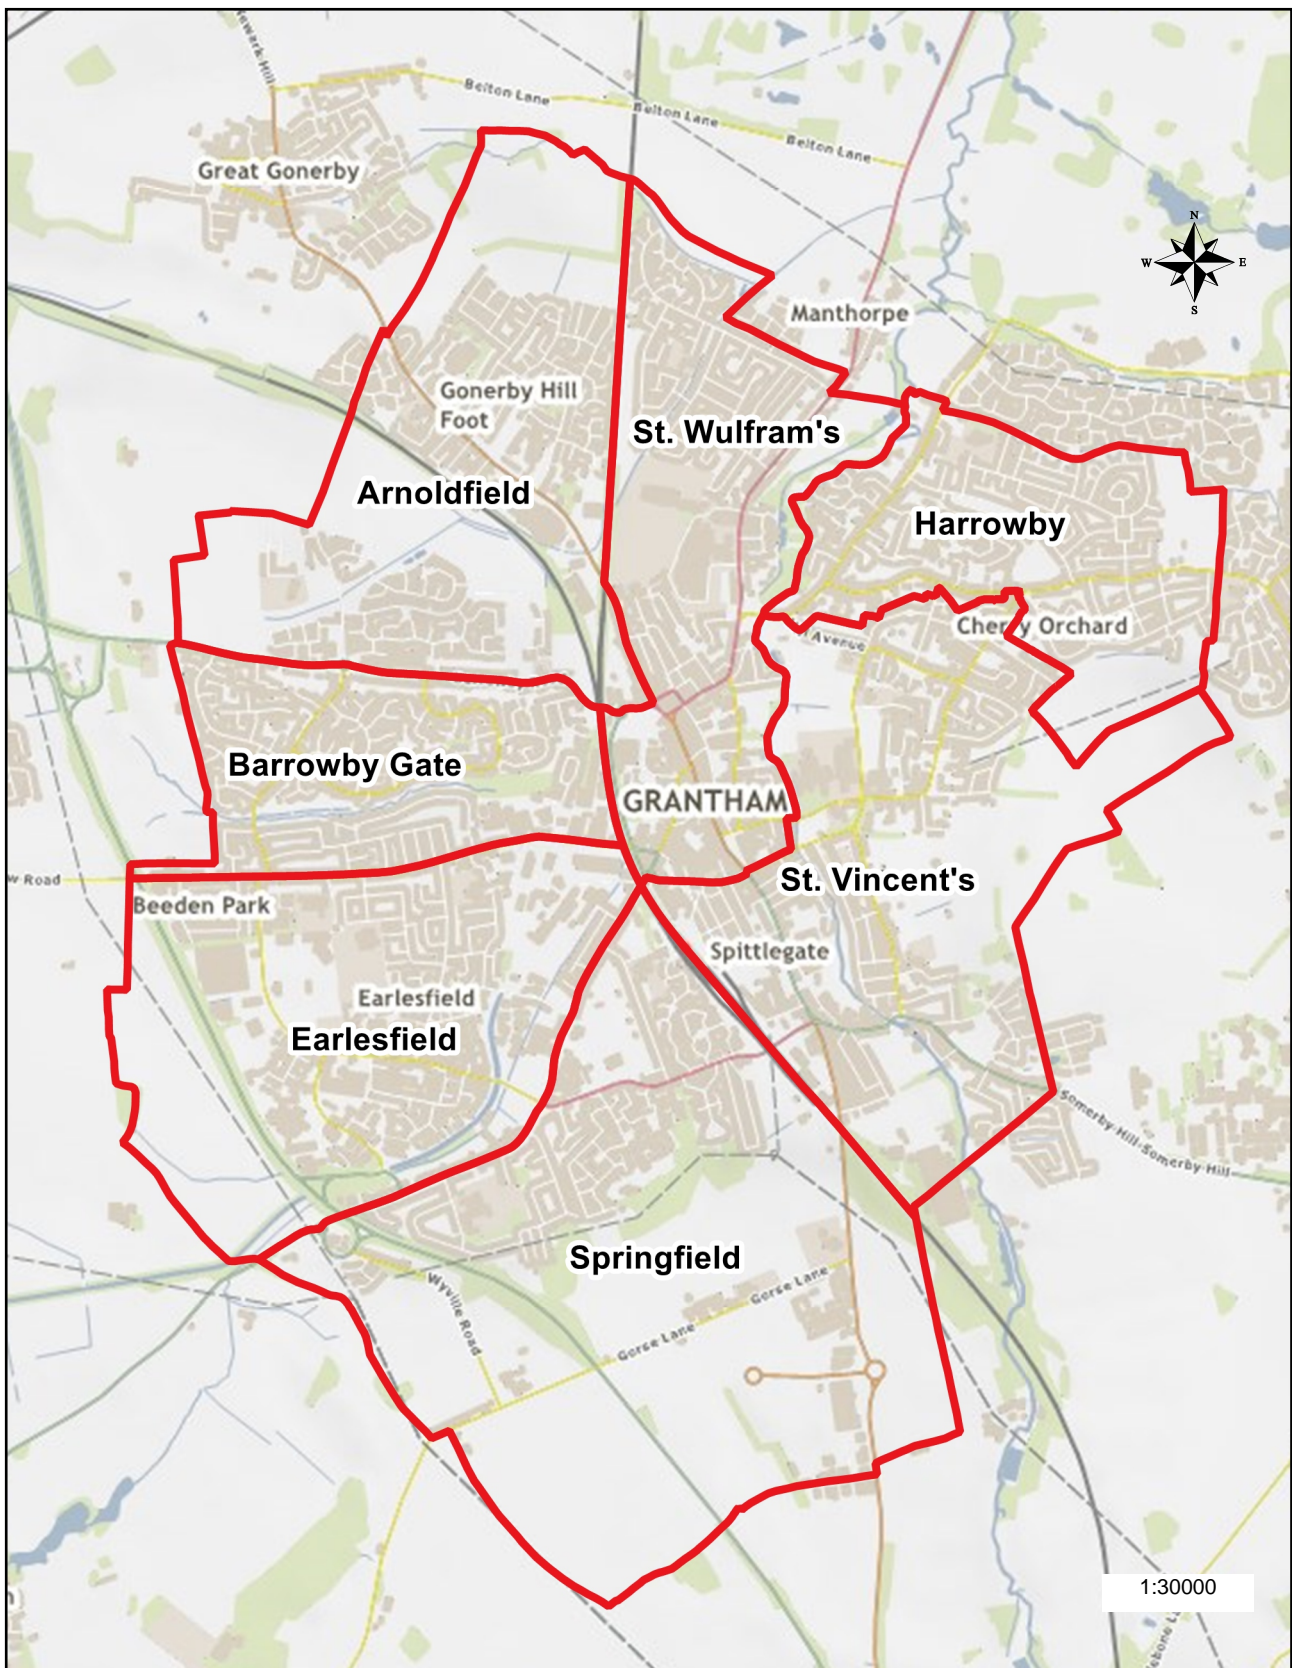

Proposed Grantham Town Council Ward Boundaries

SOUTH
KESTEVEN
DISTRICT
COUNCIL

Reproduced from the Ordnance Survey mapping with the permission of the Controller of Her Majesty's Stationery Office
©Crown copyright 2023.
Unauthorised reproduction infringes ©Crown copyright and may lead to prosecution or civil proceedings.
South Kesteven District Council Licence No. LA 100018662.