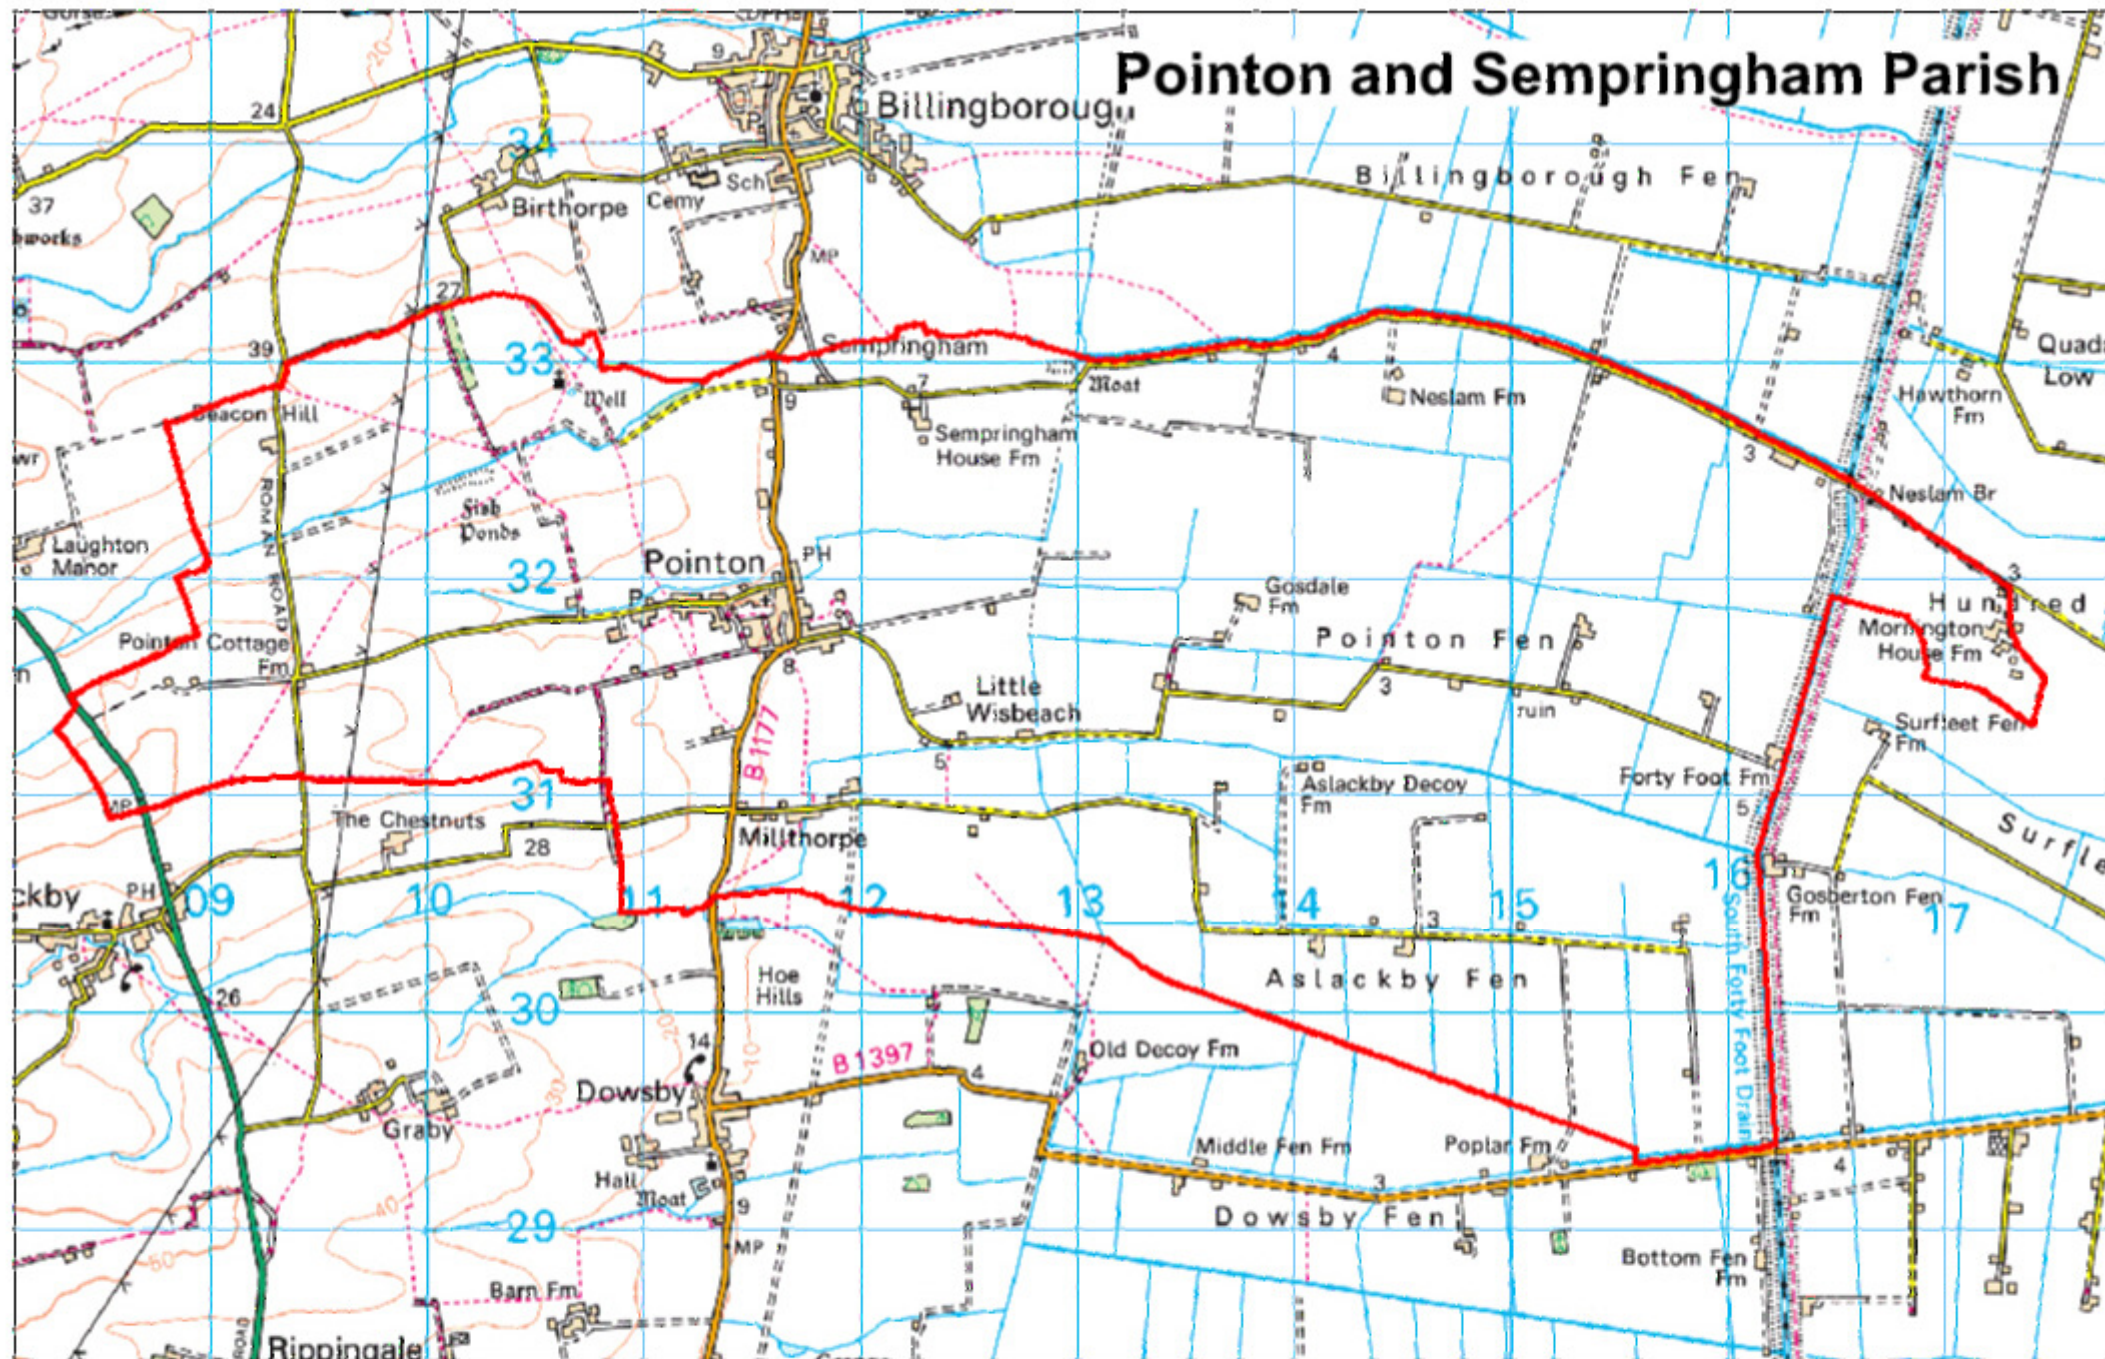

Pointon and Sempringham Parish

South Kesteven District Council - Licence No. 190018662
Reproduced from the Ordnance Survey mapping with the permission of the Controller of Her Majesty's Stationery Office Crown copyright.
Unauthorised reproduction infringes Crown copyright and may lead to prosecution or civil proceedings.