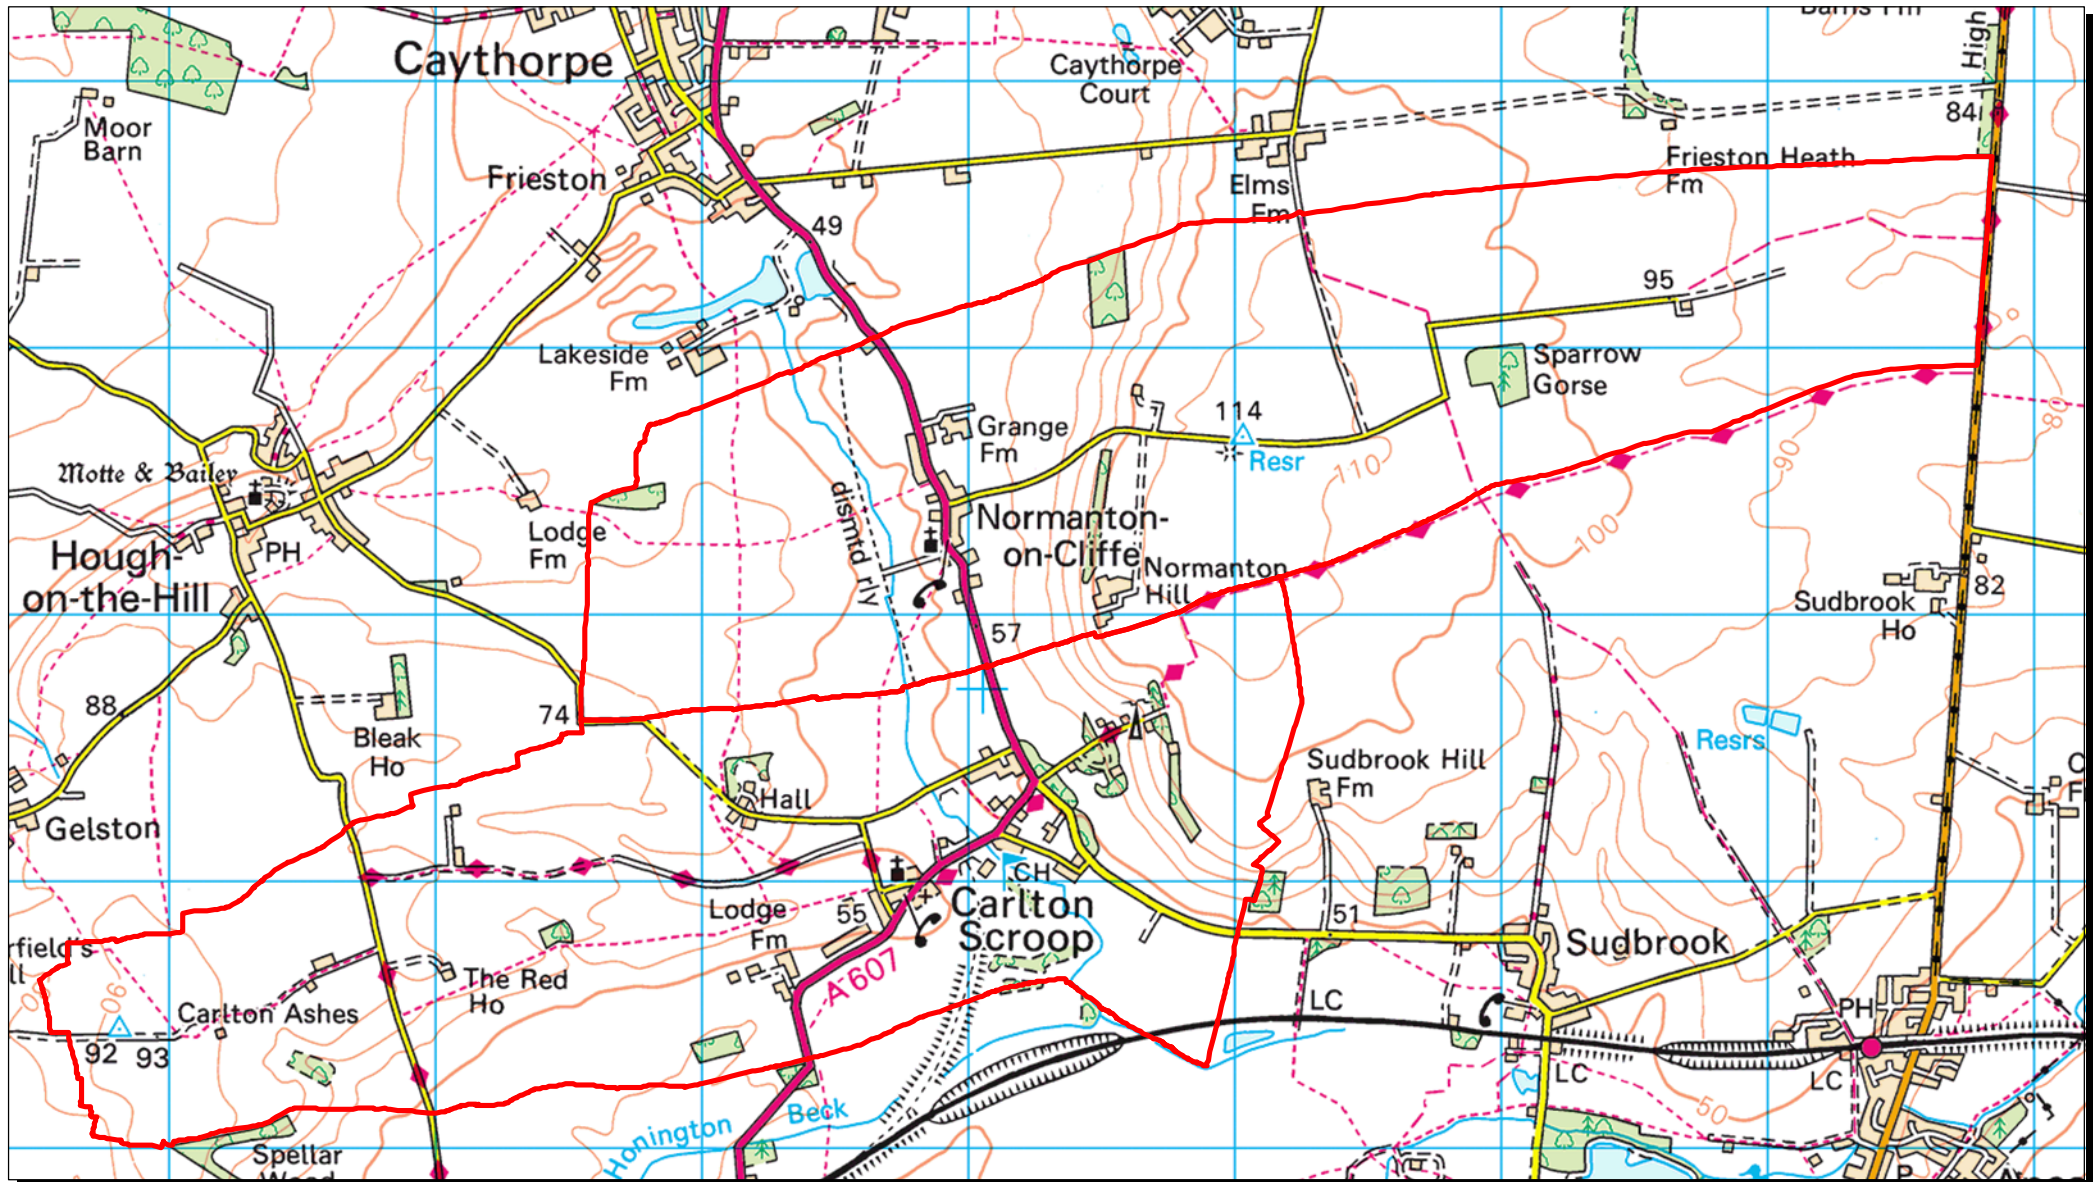

# Normanton and Carlton Scroop Joint Neighbourhood Plan Area

South Kesteven District Council - Licence No. 100018662

Reproduced from the Ordnance Survey mapping with the permission of the Controller of Her Majesty's Stationery Office Crown copyright.

Unauthorised reproduction infringes Crown copyright and may lead to prosecution or civil proceedings.