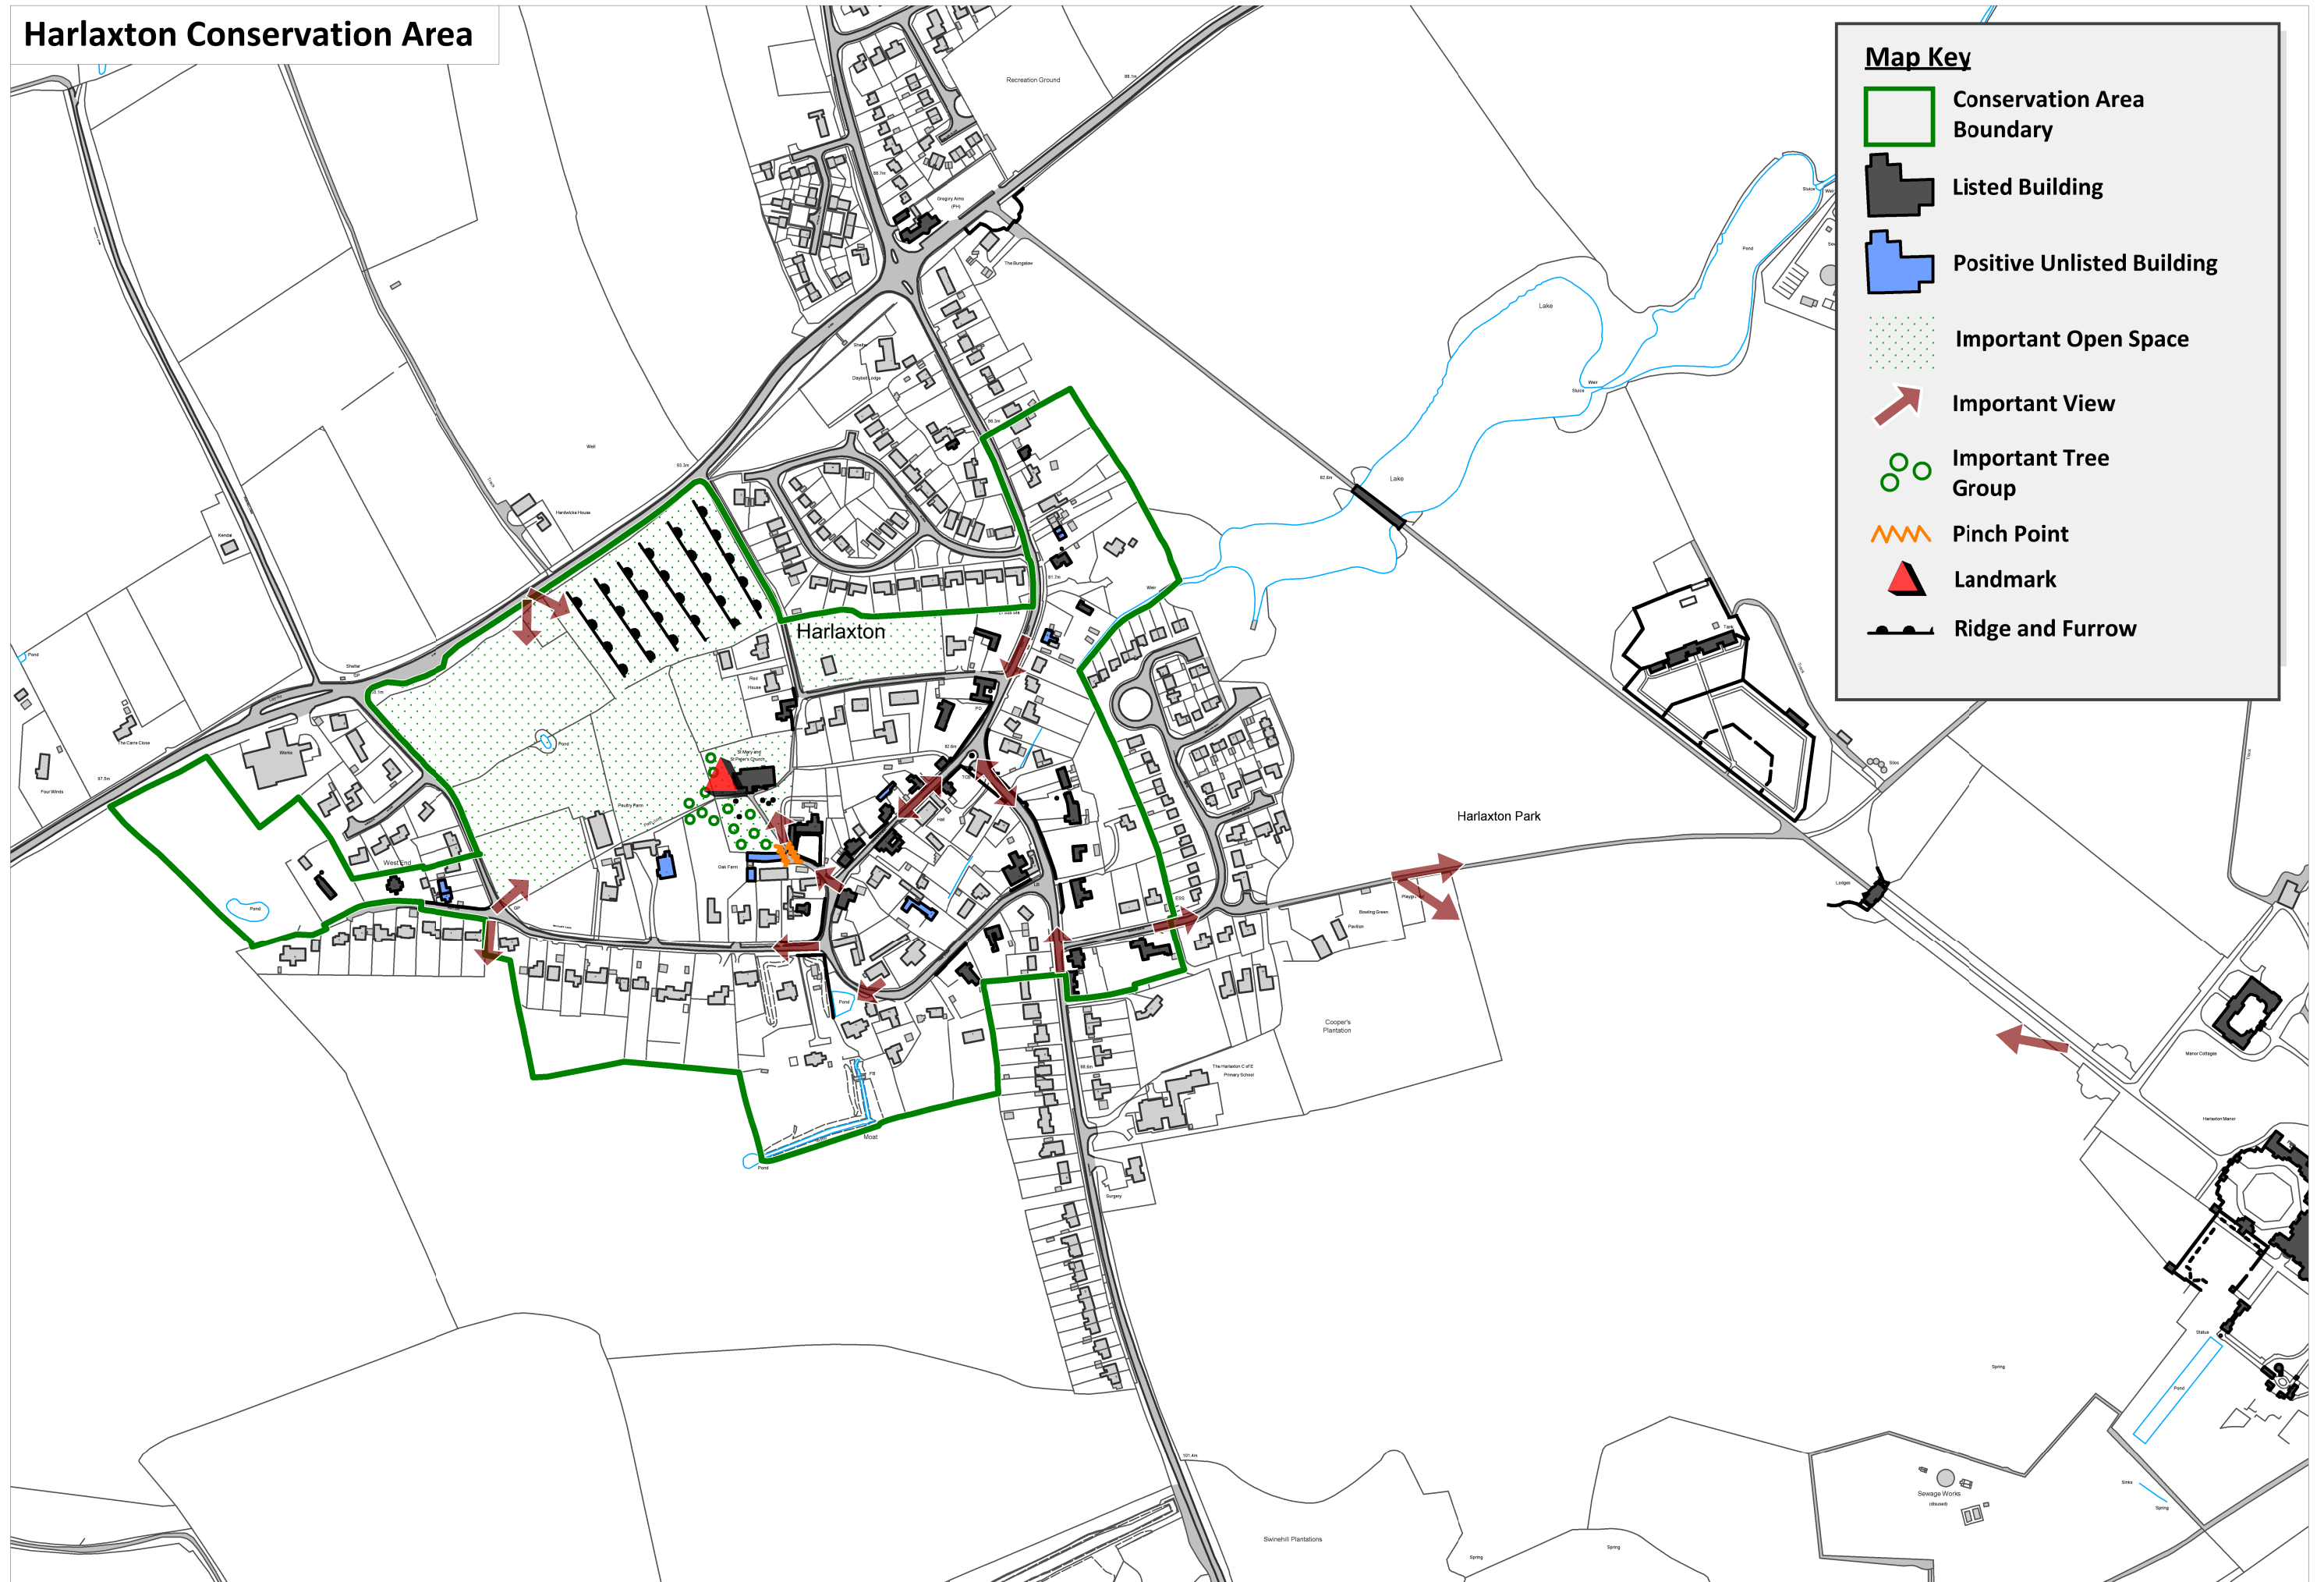

# Harlaxton Conservation Area

**Map Key**

-  Conservation Area Boundary
-  Listed Building
-  Positive Unlisted Building
-  Important Open Space
-  Important View
-  Important Tree Group
-  Pinch Point
-  Landmark
-  Ridge and Furrow