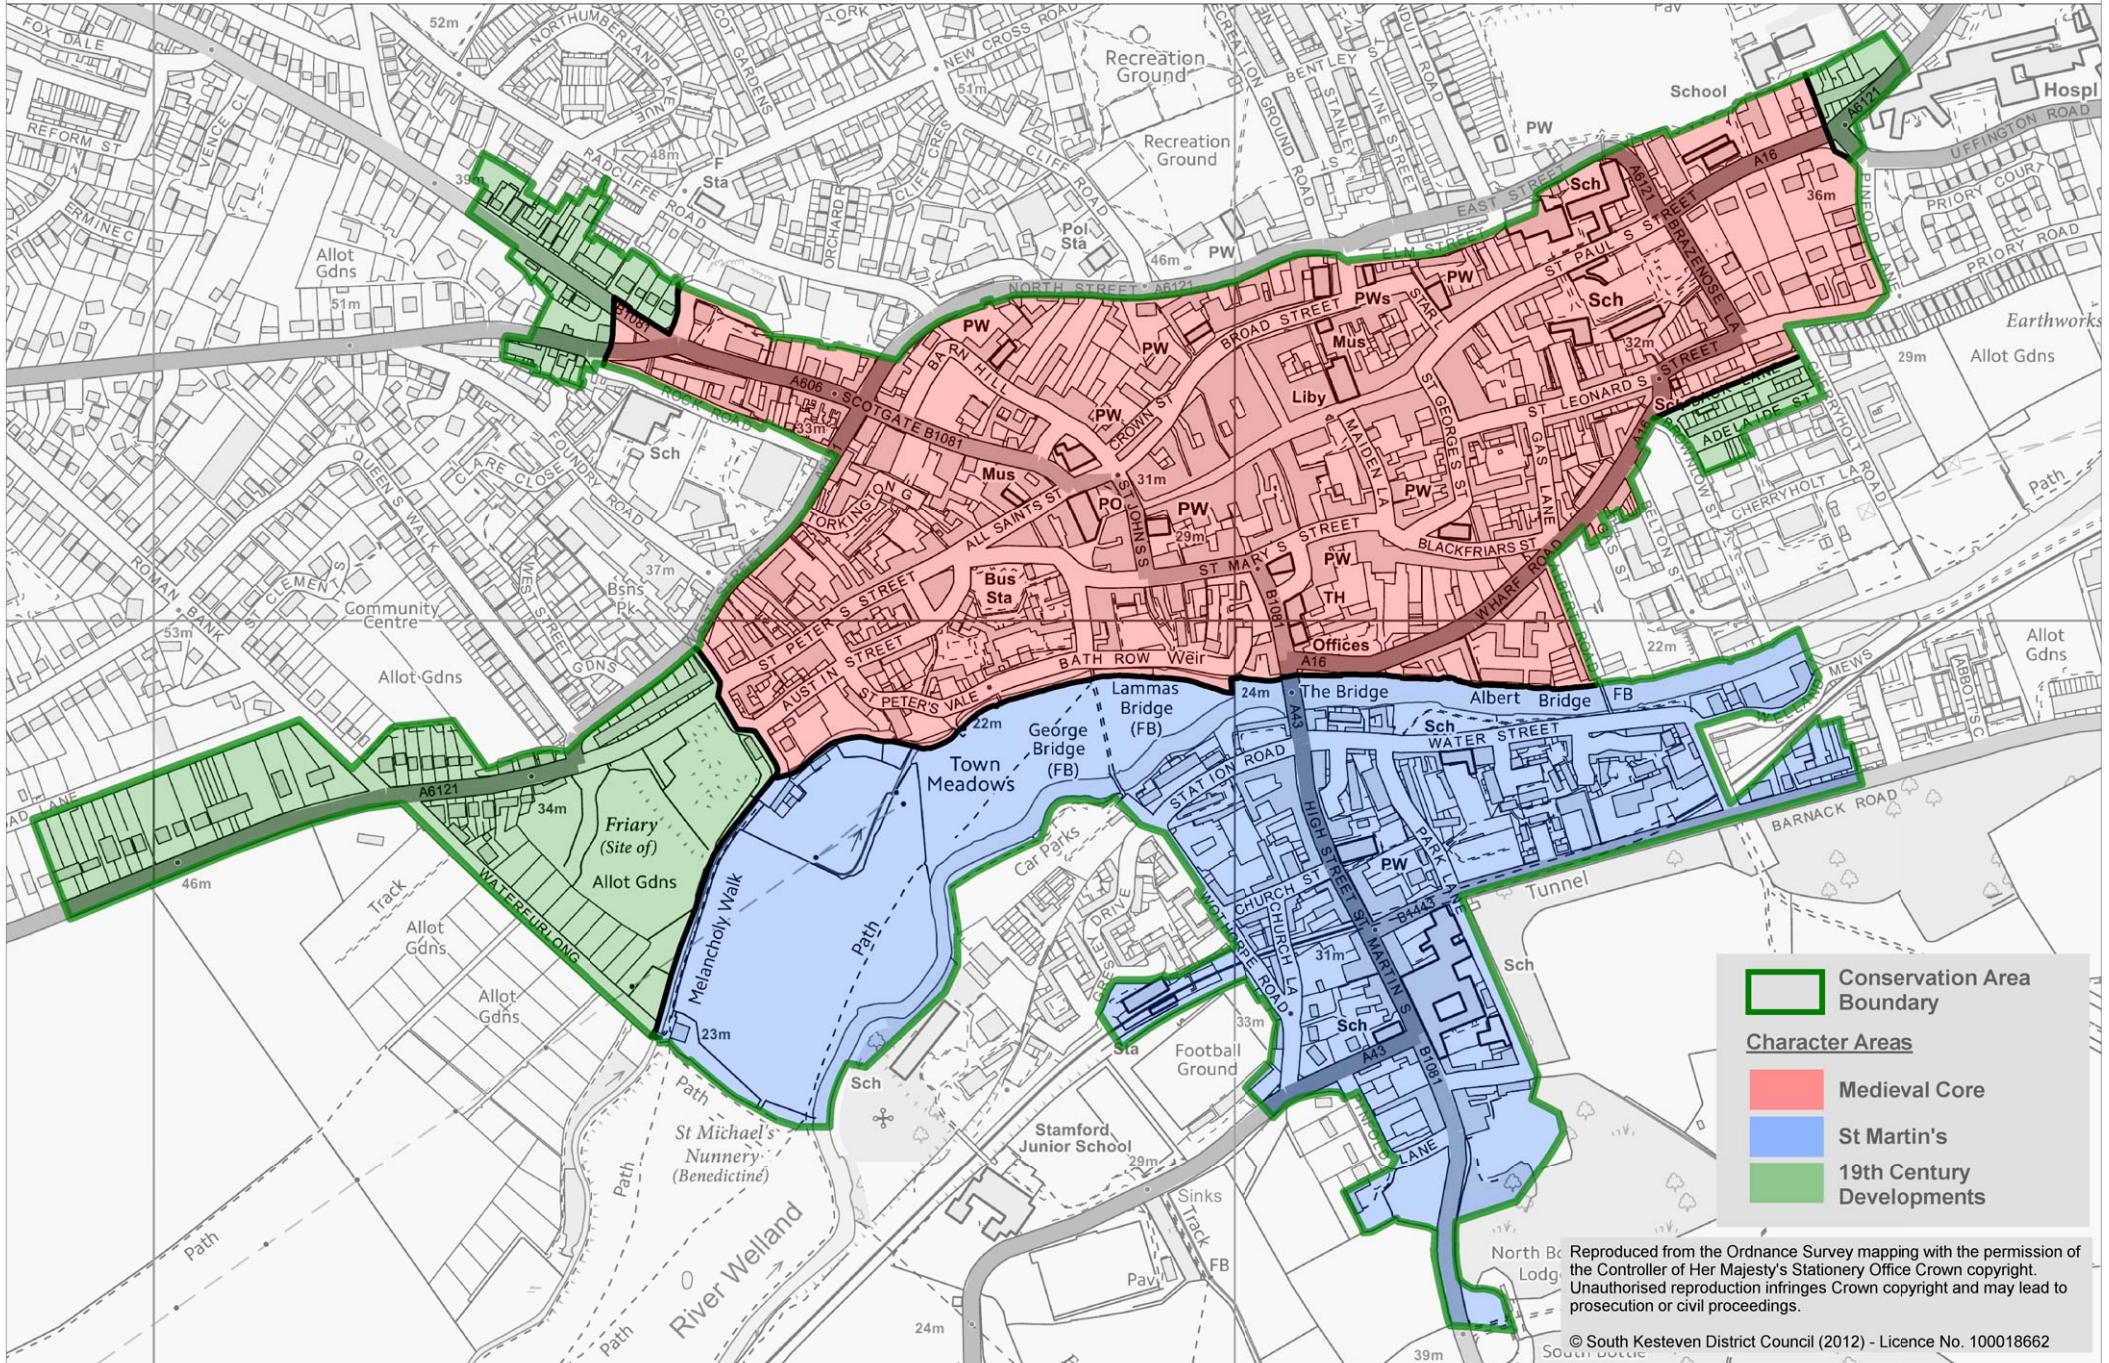

Stamford Conservation Area

Conservation Area Boundary

Character Areas

- Medieval Core
- St Martin's
- 19th Century Developments

Reproduced from the Ordnance Survey mapping with the permission of the Controller of Her Majesty's Stationery Office Crown copyright. Unauthorised reproduction infringes Crown copyright and may lead to prosecution or civil proceedings.