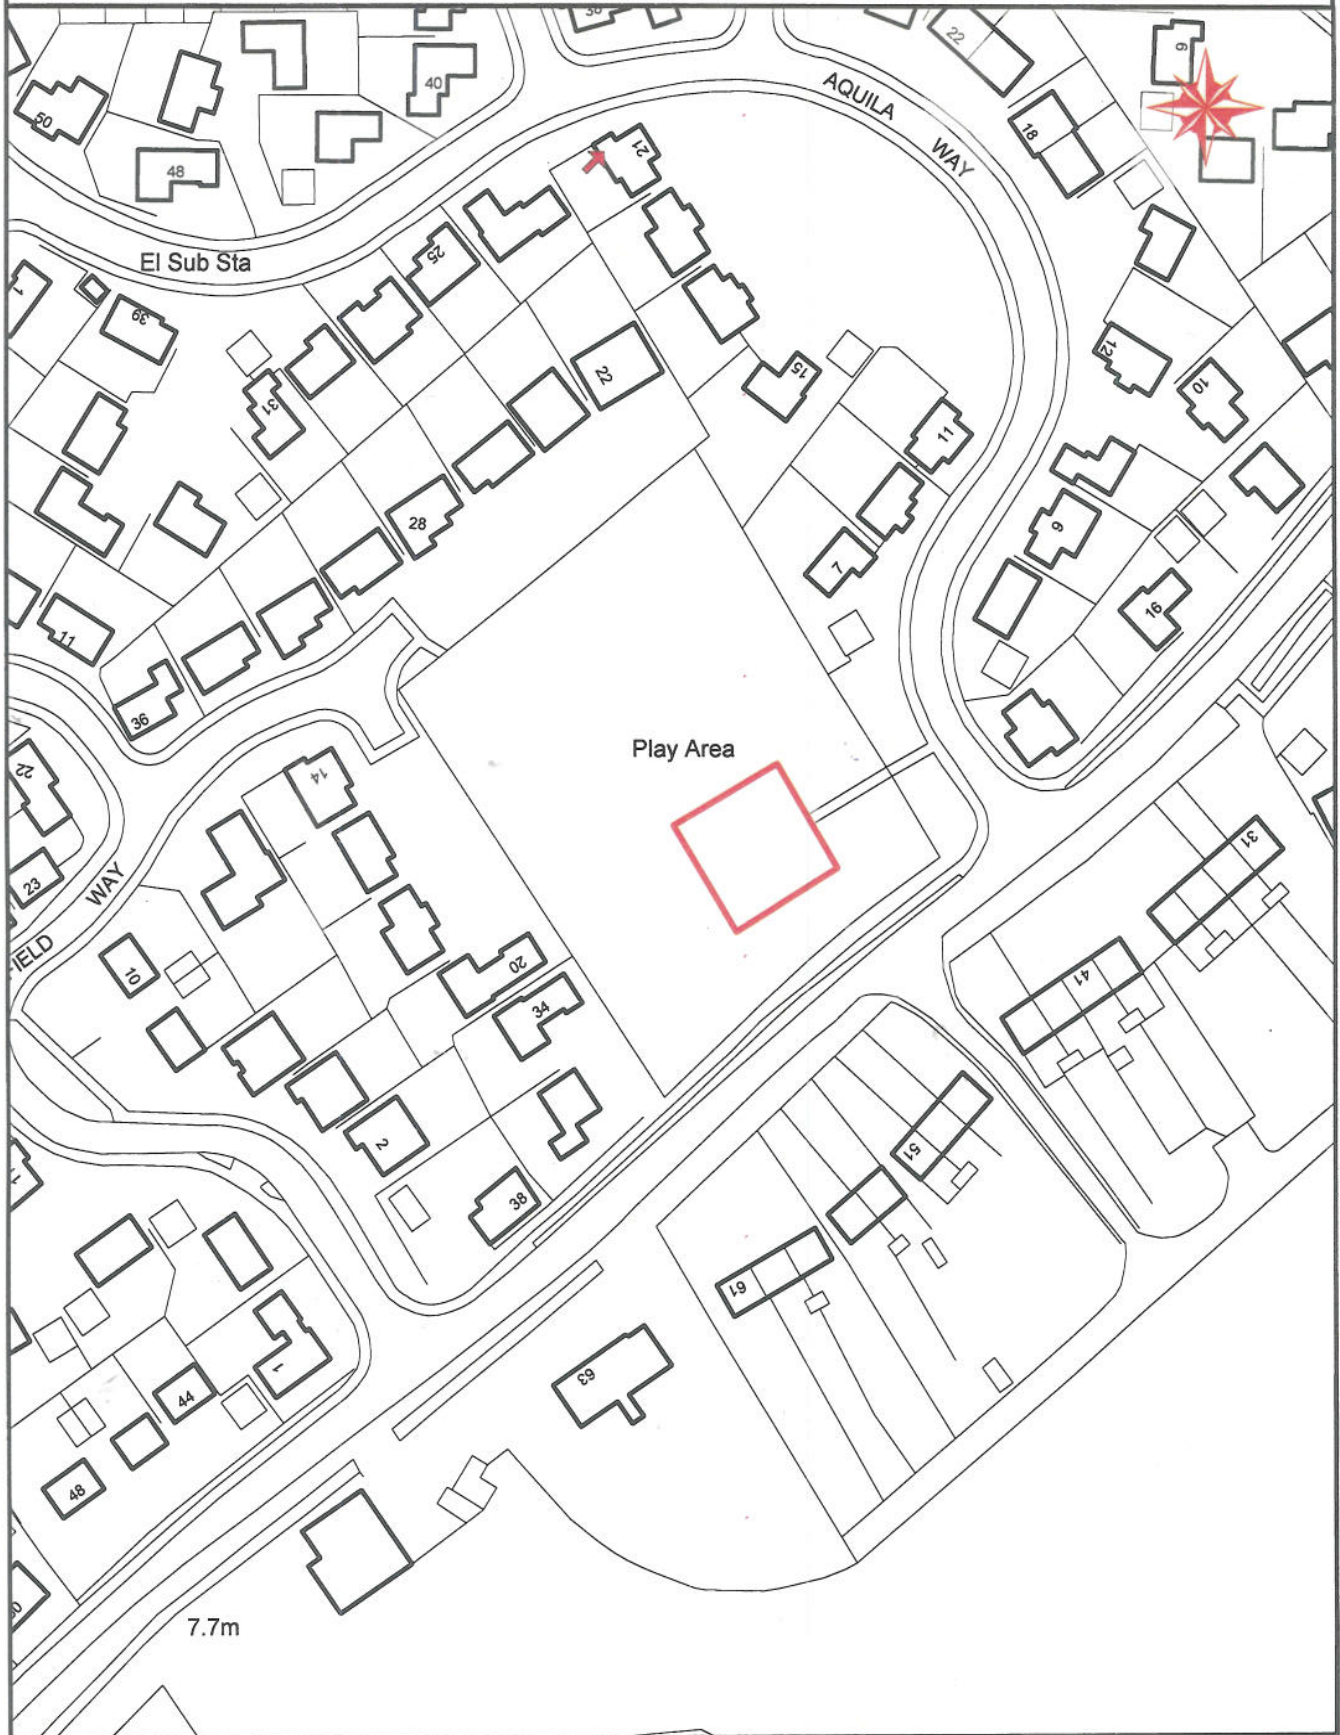

PLAN 12 - ENCLOSED PLAY AREA, BLACKBULL GREEN, STOWE ROAD, LANGTOFT FOR IDENTIFICATION PURPOSES ONLY

	Details Plotting in MapInfo made easier		Rev No.	Based on the Ordnance Survey mapping with the permission of the Controller of Her Majesty's Stationery Office Crown copyright. Unauthorised reproduction infringes Crown copyright and may lead to prosecution or civil proceedings. South Kesteven District Council 100018032 Aligned Assets Limited Links One, Links Business Centre Old Woking Road, Old Woking Surrey, GU22 8BF www.aligned-assets.co.uk
	Drawn by	Scale 1:1250	Date 01/09/10	
	File Pathname / Project / Drawing No.			