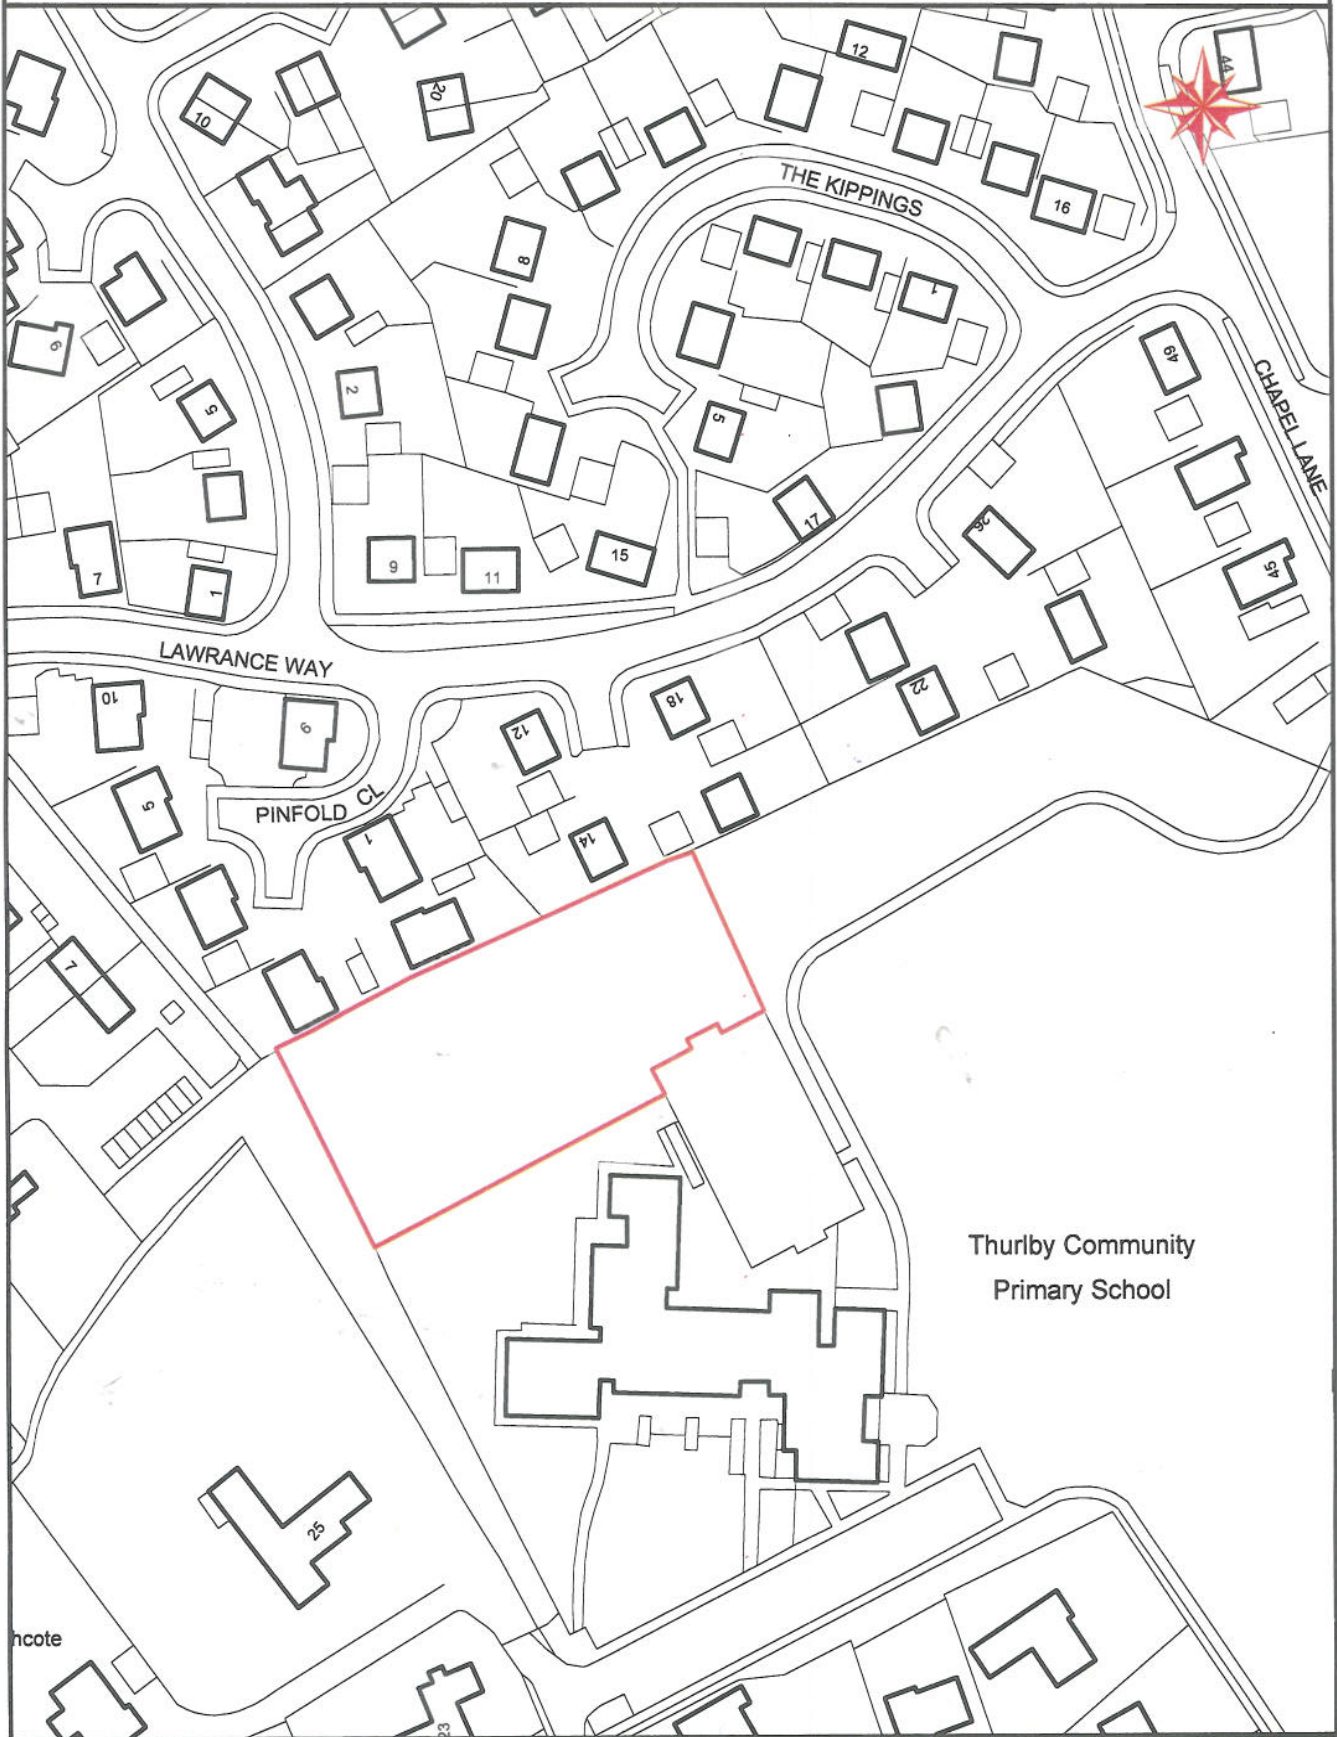

PLAN 50 - ENCLOSED PLAY AREA, LAWRENCE PARK THURLBY FOR IDENTIFICATION PURPOSES ONLY

Thurlby Community
Primary School

ncote

Details			Rev No.	Based on the Ordnance Survey mapping with the permission of the Controller of Her Majesty's Stationery Office Crown copyright. Unauthorised reproduction infringes Crown copyright and may lead to prosecution or civil proceedings.
Plotting in MapInfo made easier				
Drawn by	Scale	Date		South Kesteven District Council 100018652 Aligned Assets Limited Links One, Links Business Centre Old Woking Road, Old Woking Surrey, GU22 8BF www.aligned-assets.co.uk
	1:1250	01/09/10		
File Pathname / Project / Drawing No.				