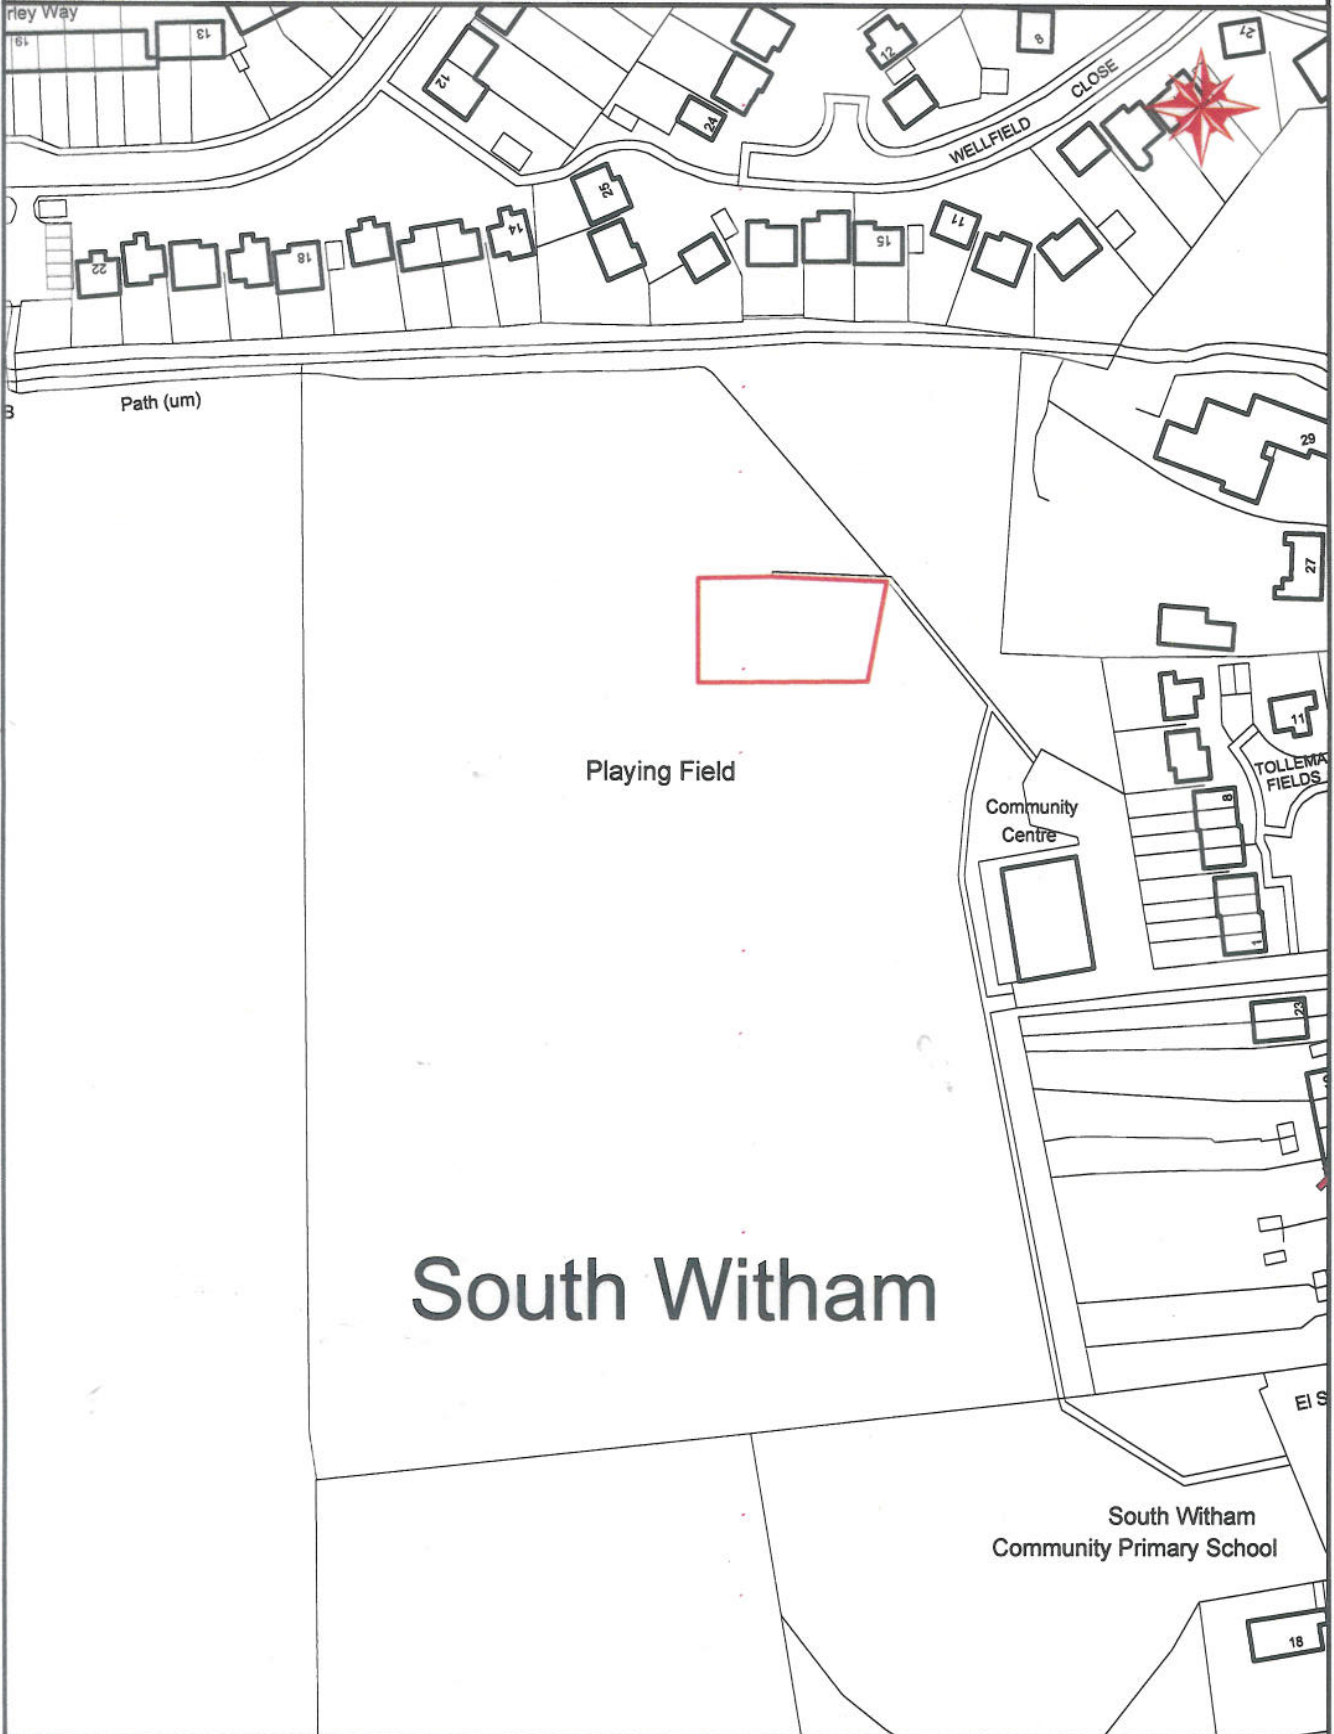

PLAN 40 - ENCLOSED PLAY AREA WATER LANE SOUTH WITHAM FOR IDENTIFICATION PURPOSES ONLY

South Witham

Details			Rev	No.	Based on the Ordnance Survey mapping with the permission of the Controller of Her Majesty's Stationery Office Crown copyright. Unauthorised reproduction infringes Crown copyright and may lead to prosecution or civil proceedings.
Plotting in MapInfo made easier					
Drawn by	Scale	Date			South Kesteven District Council 100018652 Aligned Assets Limited
	1:1500	24/08/10			Links One, Links Business Centre Old Woking Road, Old Woking Surrey, GU22 8BF
File Pathname / Project / Drawing No.					www.aligned-assets.co.uk