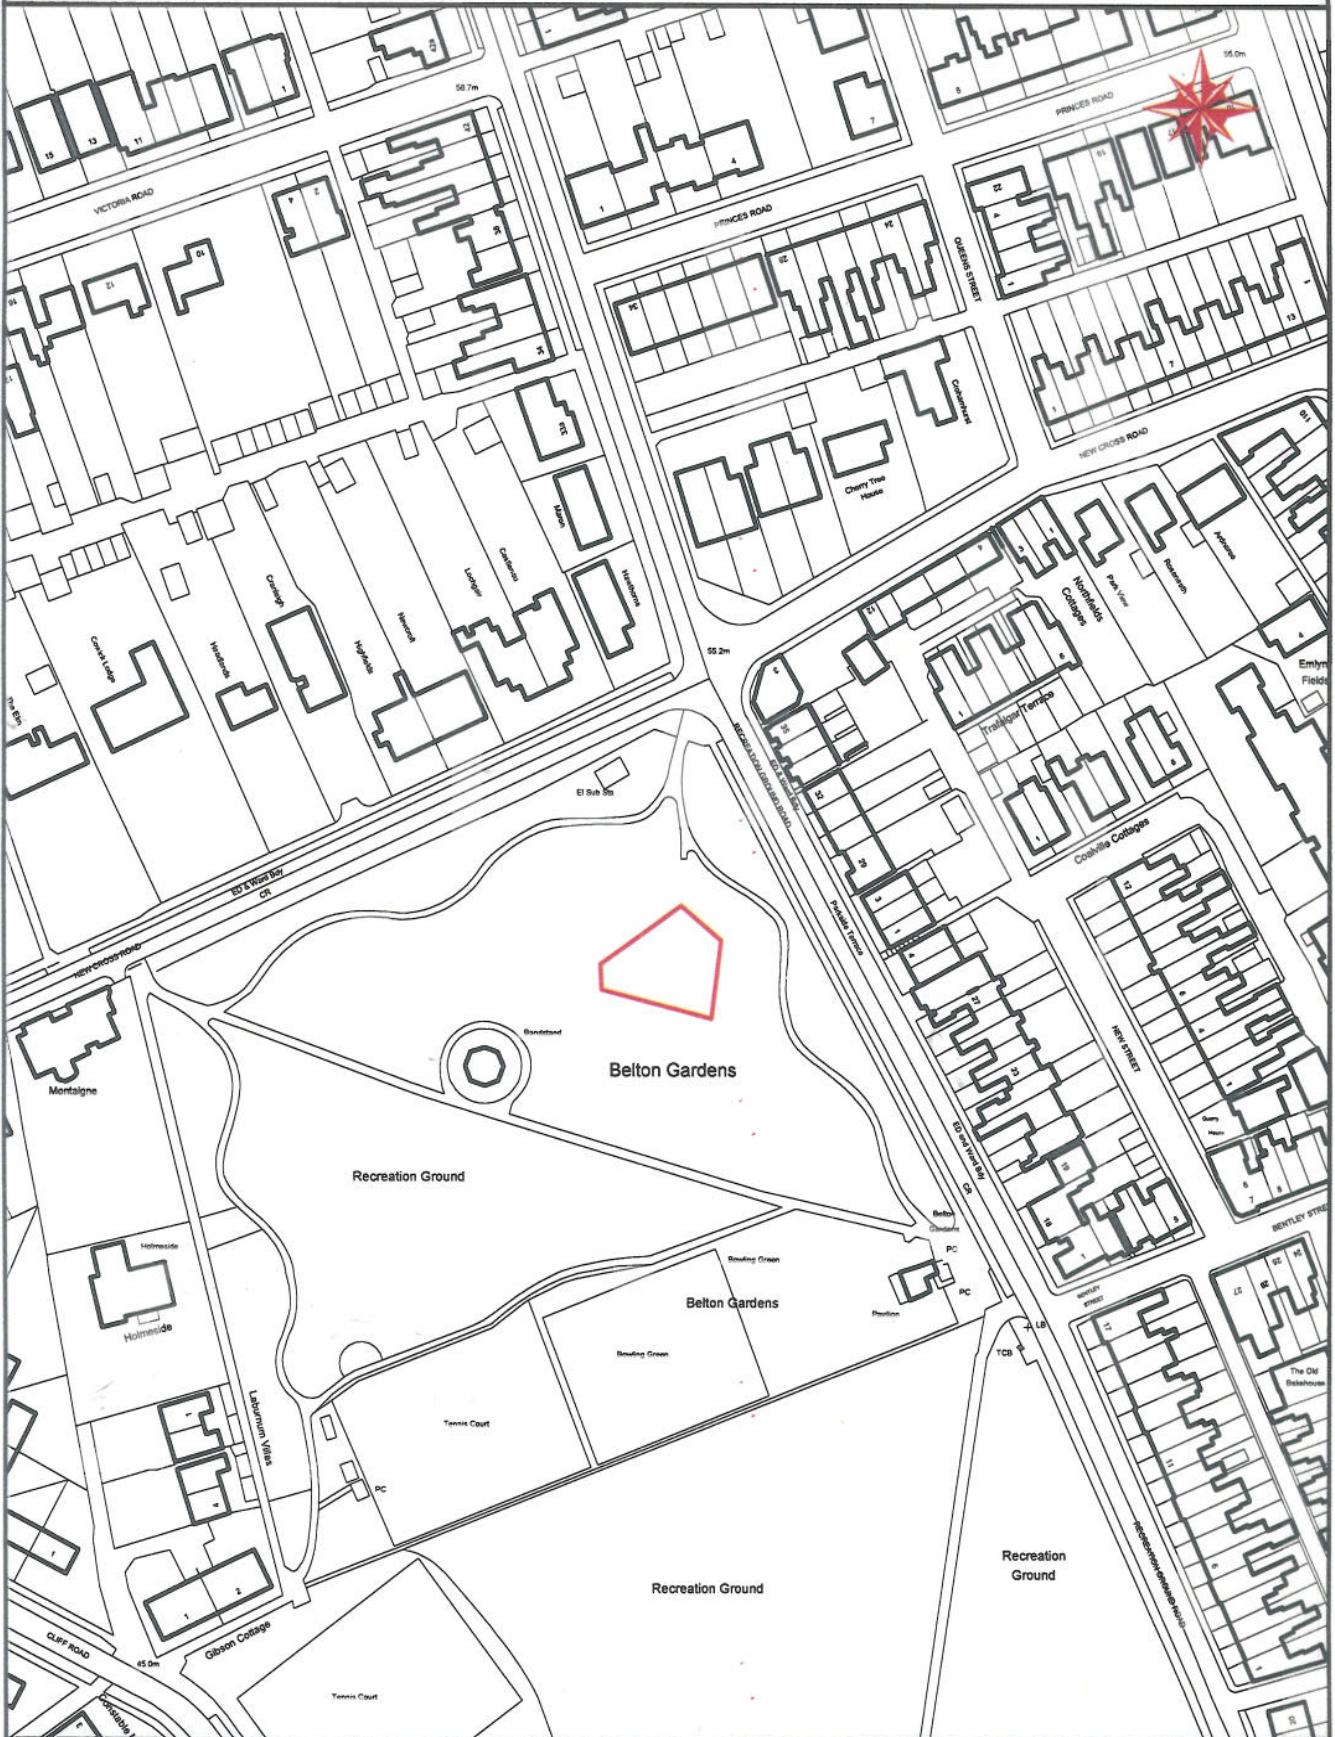

PLAN 37 - ENCLOSED PLAY AREA - RECREATION GROUND STAMFORD - FOR IDENTIFICATION PURPOSES ONLY

	Details Plotting in MapInfo made easier		Rev No.	Based on the Ordnance Survey mapping with the permission of the Controller of Her Majesty's Stationery Office Crown copyright. Unauthorised reproduction infringes Crown copyright and may lead to prosecution or civil proceedings. South Kesteven District Council 100018652 Aligned Assets Limited Links One, Links Business Centre Old Woking Road, Old Woking Surrey, GU22 8BF		
	Drawn by	Scale 1:1500			Date 24/08/10	www.aligned-assets.co.uk
	File Pathname / Project / Drawing No.					