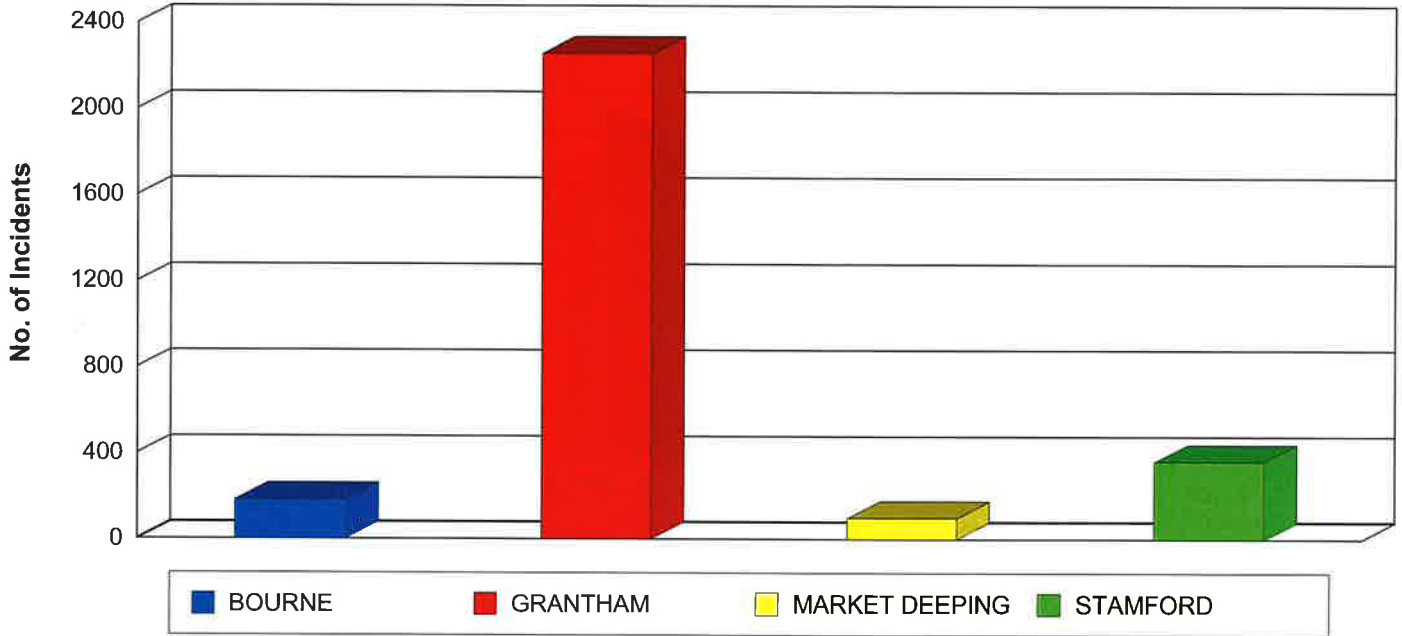

Incidents by Zone/Scheme

01/04/2021 00:00:00 to 31/03/2022 23:59:00

Incidents by Zone

Incidents by Category

Incidents by Zone/Scheme

01/04/2021 00:00:00 to 31/03/2022 23:59:00

Incidents by Time of Day