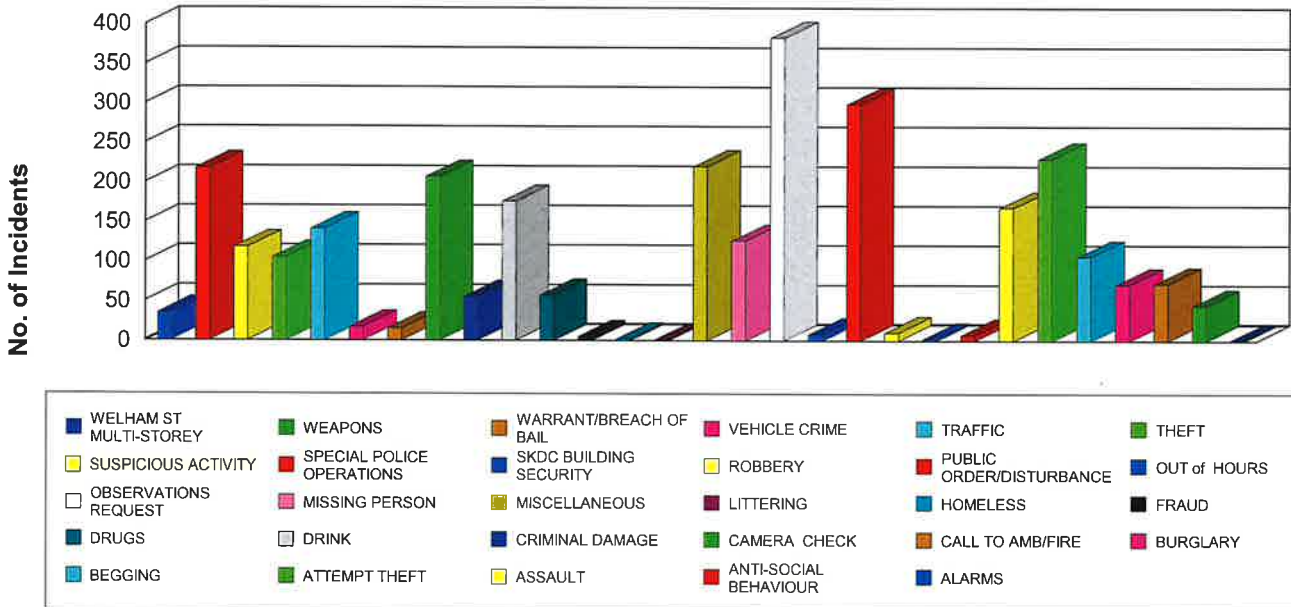

Incidents by Zone/Scheme

01/04/2021 00:00:00 to 31/03/2022 23:59:00

Incidents by Zone

Incidents by Category

Incidents by Zone/Scheme

01/04/2021 00:00:00 to 31/03/2022 23:59:00

Incidents by Time of Day