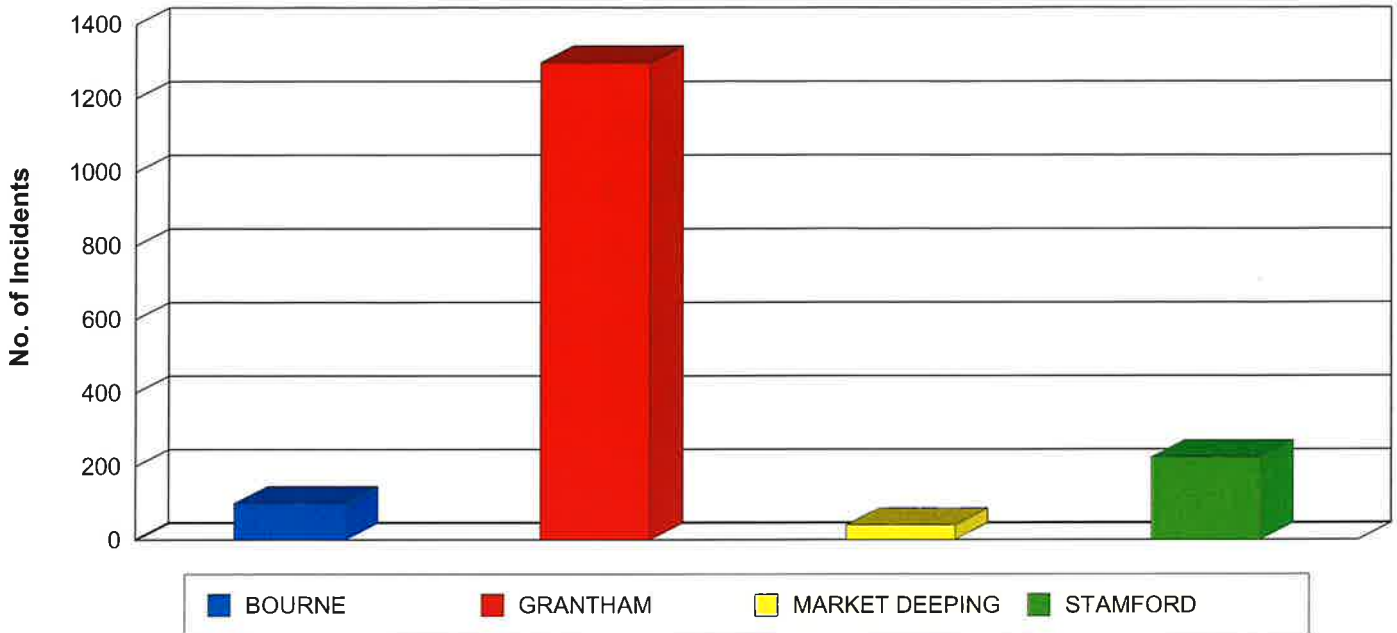

Incidents by Zone/Scheme

19/04/2020 00:00:00 to 31/03/2021 23:59:00

Incidents by Zone

Incidents by Category

Incidents by Zone/Scheme

19/04/2020 00:00:00 to 31/03/2021 23:59:00

Incidents by Time of Day