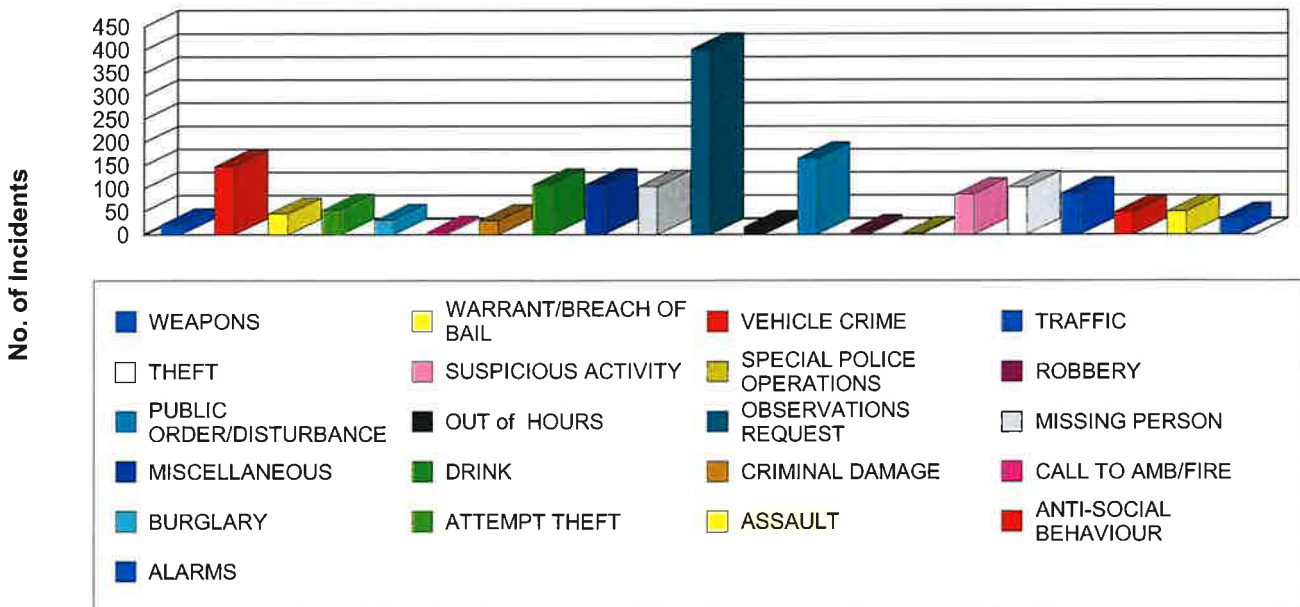

Incidents by Zone/Scheme

19/04/2020 00:00:00 to 31/03/2021 23:59:00

Incidents by Zone

Incidents by Category

Incidents by Zone/Scheme

19/04/2020 00:00:00 to 31/03/2021 23:59:00

Incidents by Time of Day