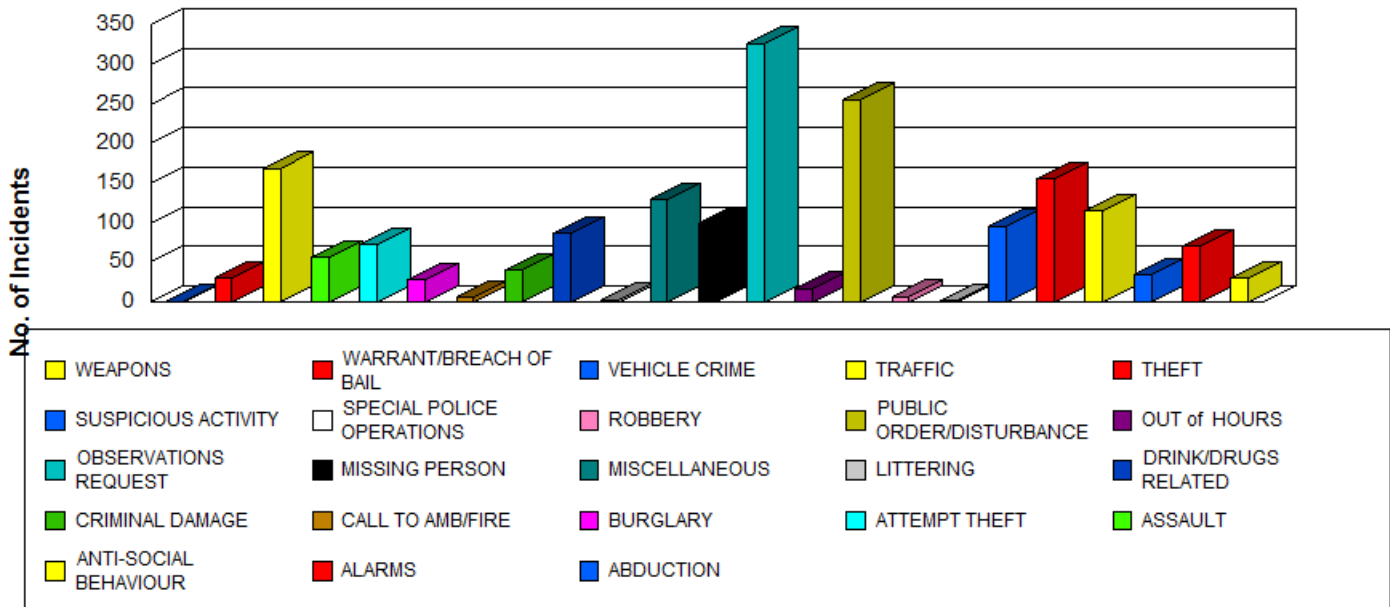

Incidents by Zone/Scheme

01/04/2019 00:01:00 to 31/03/2020 23:59:00

Incidents by Zone

Incidents by Category

Incidents by Zone/Scheme

01/04/2019 00:01:00 to 31/03/2020 23:59:00

Incidents by Time of Day