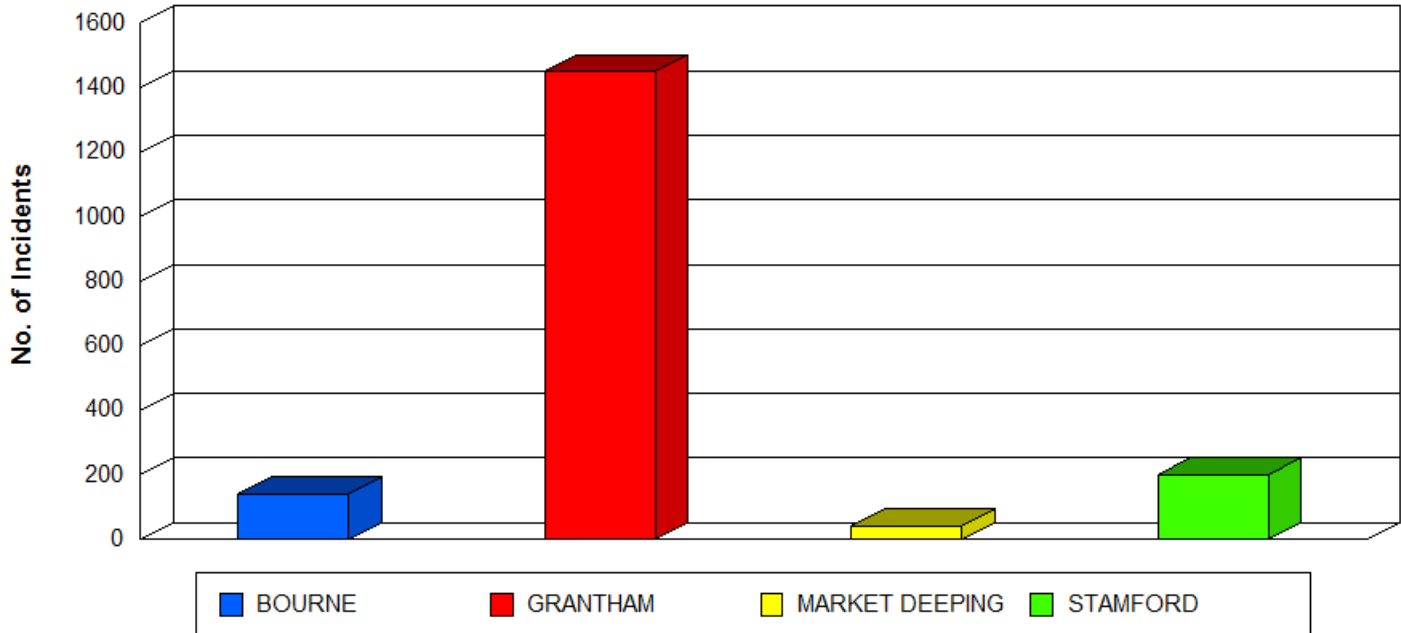

Incidents by Zone/Scheme

01/04/2019 00:01:00 to 31/03/2020 23:59:00

Incidents by Zone

Incidents by Category

Incidents by Zone/Scheme

01/04/2019 00:01:00 to 31/03/2020 23:59:00

Incidents by Time of Day