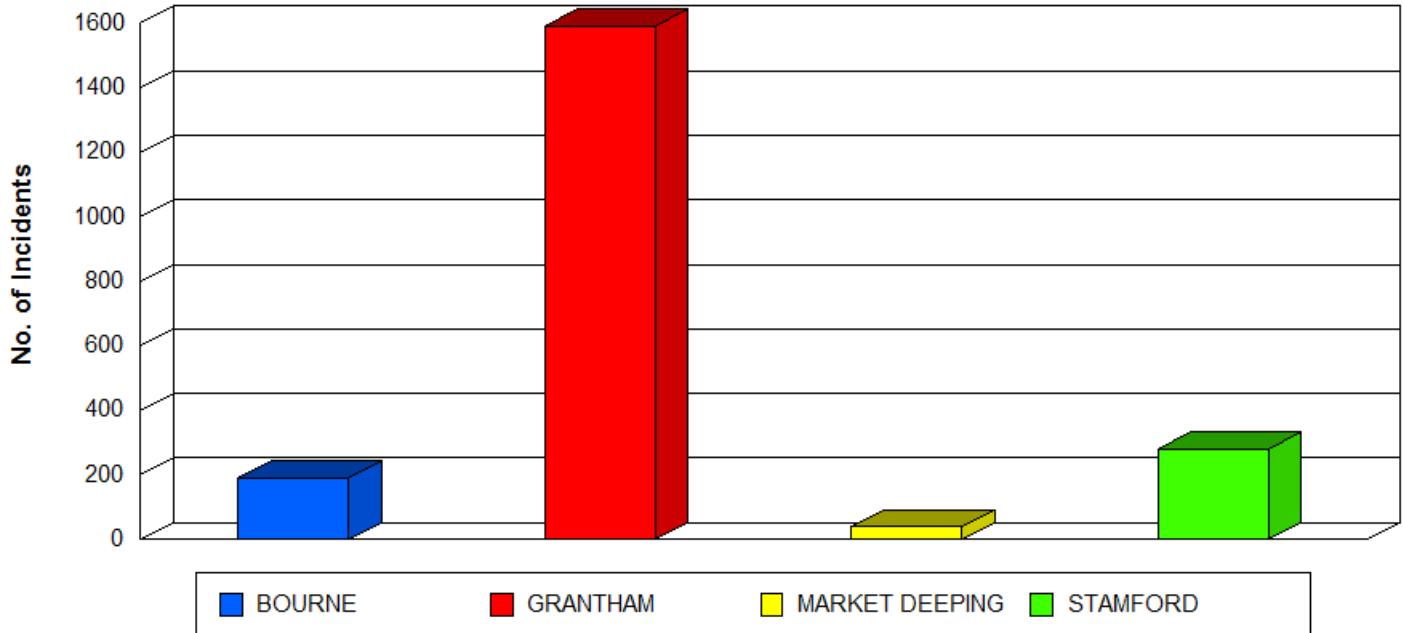

Incidents by Zone/Scheme

01/04/2018 00:01:00 to 31/03/2019 23:59:00

Incidents by Zone

Incidents by Category

Incidents by Zone/Scheme

01/04/2018 00:01:00 to 31/03/2019 23:59:00

Incidents by Time of Day