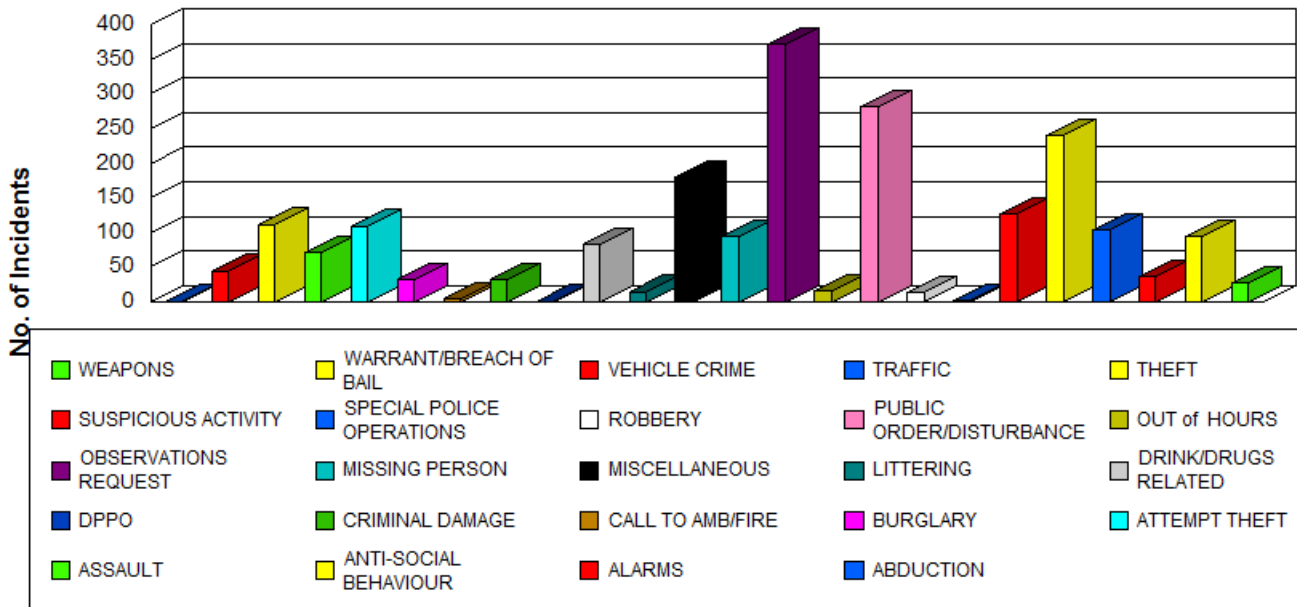

Incidents by Zone/Scheme

01/04/2018 00:01:00 to 31/03/2019 23:59:00

Incidents by Zone

Incidents by Category

Incidents by Zone/Scheme

01/04/2018 00:01:00 to 31/03/2019 23:59:00

Incidents by Time of Day