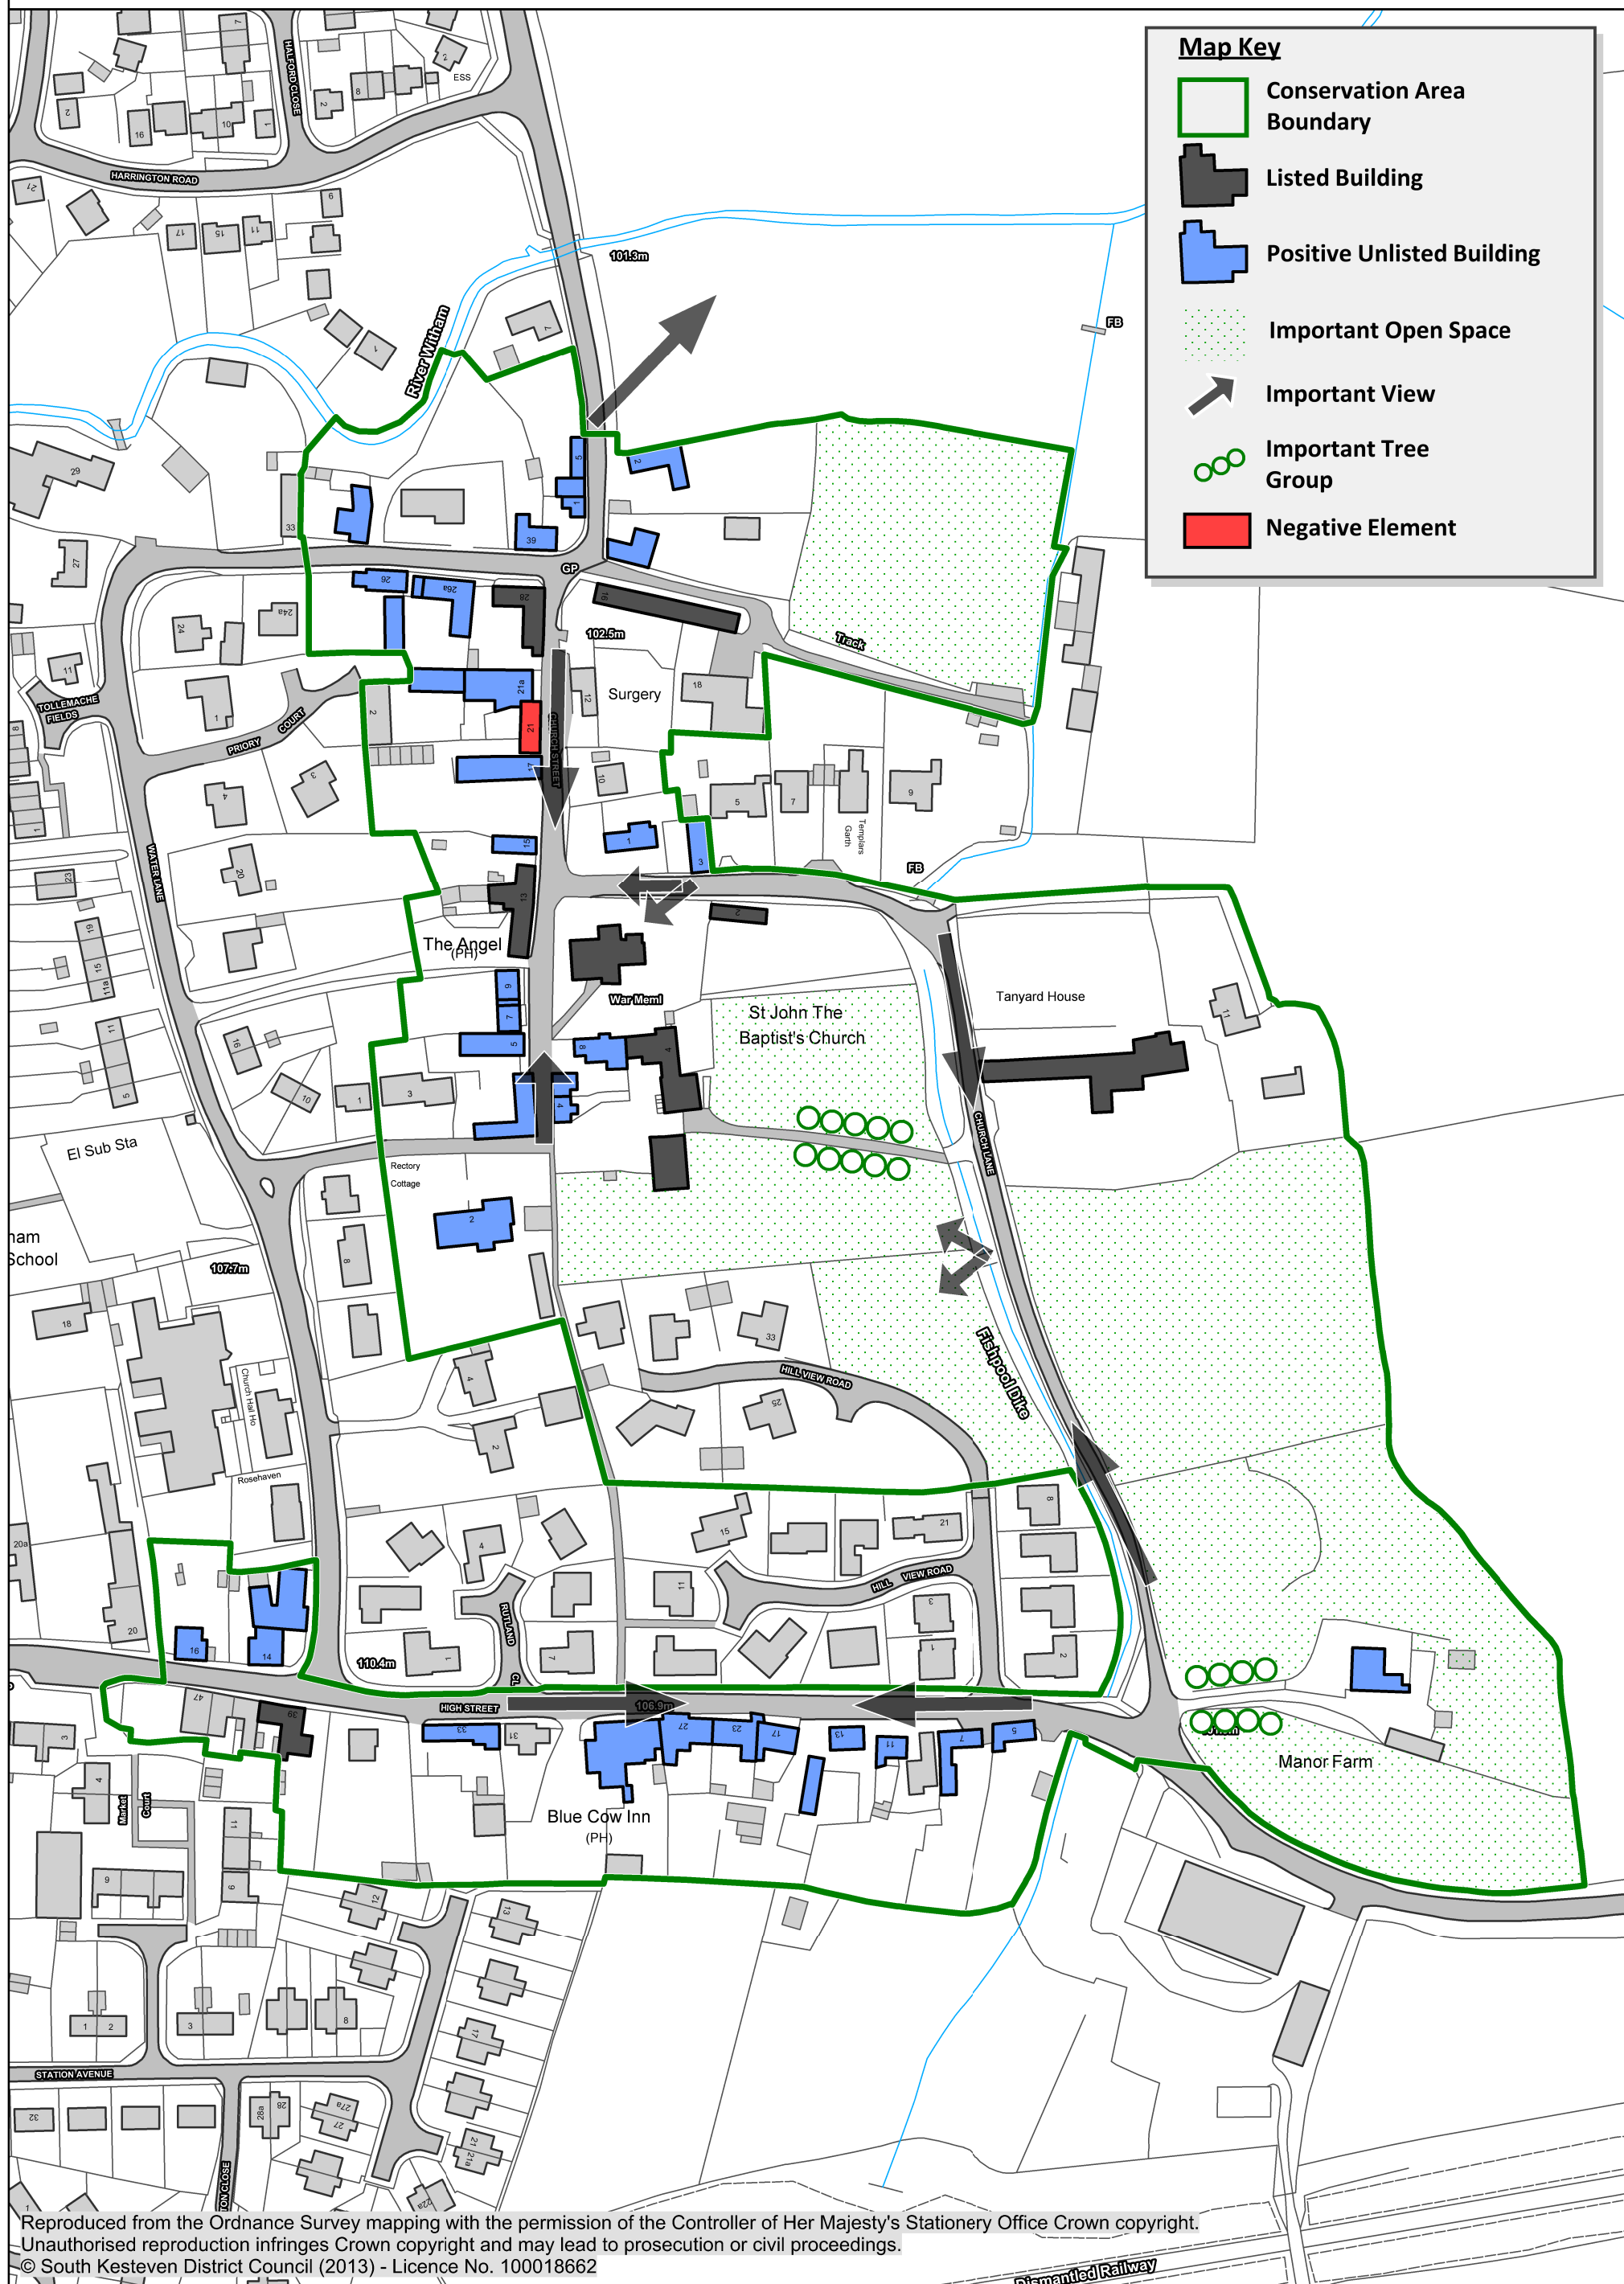

# South Witham Conservation Area

**Map Key**

- Conservation Area Boundary
- Listed Building
- Positive Unlisted Building
- Important Open Space
- Important View
- Important Tree Group
- Negative Element